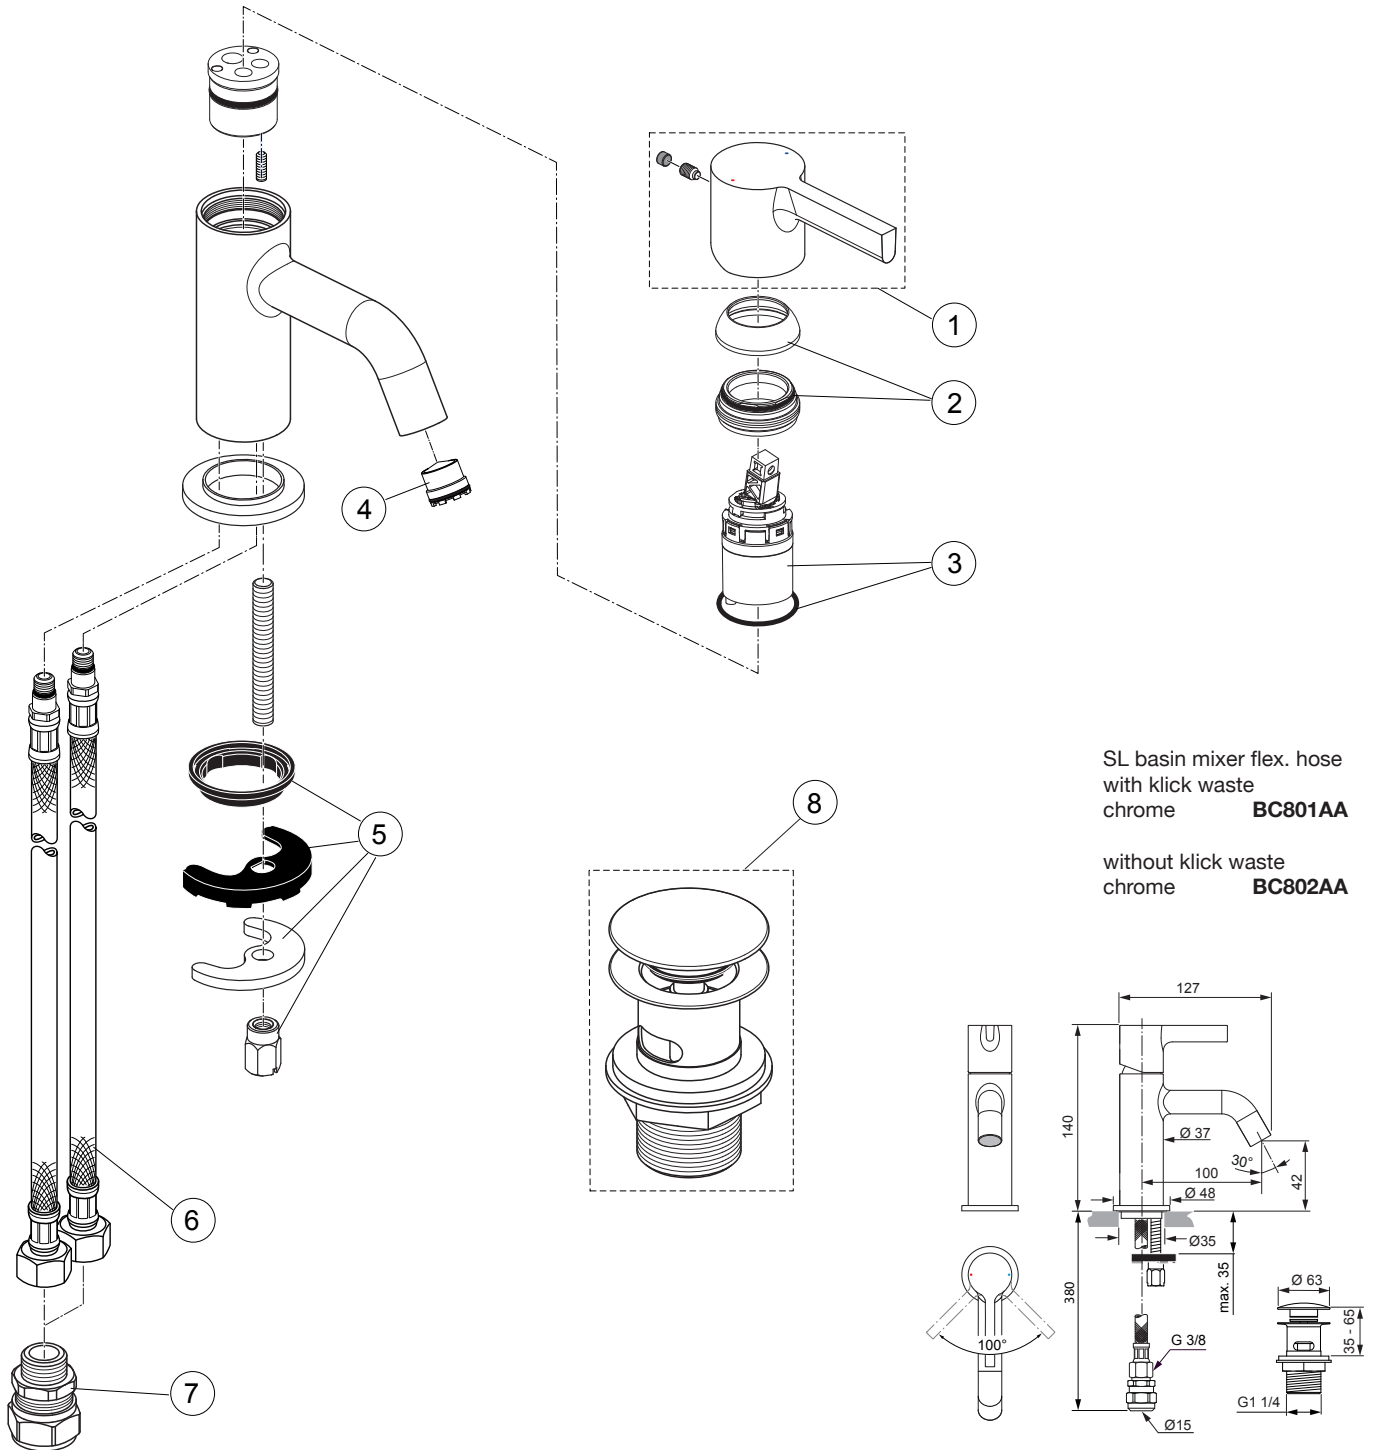

Produced since: **Nov. 2019**

SL basin mixer flex. hose
with click waste
chrome **BC801AA**

without click waste
chrome **BC802AA**

Replace XX with the appropriate finish code

Chrome = AA Silver Storm = GN Gold = A2 Magnetic Grey = A5

Example spare part order:

A 861 451 AA in Chrome

Pos.	Description	Part-Number	Qty.	Pos.	Description	Part-Number	Qty.
1	Lever cpl. with R/B print	A 861 451 XX	1 Set				
2	Cover cap with O-ring	A 861 417 XX	1 pcs				
3	Cartridge Ø28 + O - Ring	A 861 397 NU	1 Set				
4	Aerator M24x1 with Key	A 960 197 NU*	1 pcs				
5	Fixation kit	A 960 486 NU*	1 Set				
6	Flex. hose M8x1-G3/8-425	A 962 370 NU	1 pcs				
7	Connector G3/8 D15	B 960 845 NU	2 pcs				
8	Klick waste complete	E 1482 XX	1 Set				

*Universal set (not all parts needed)