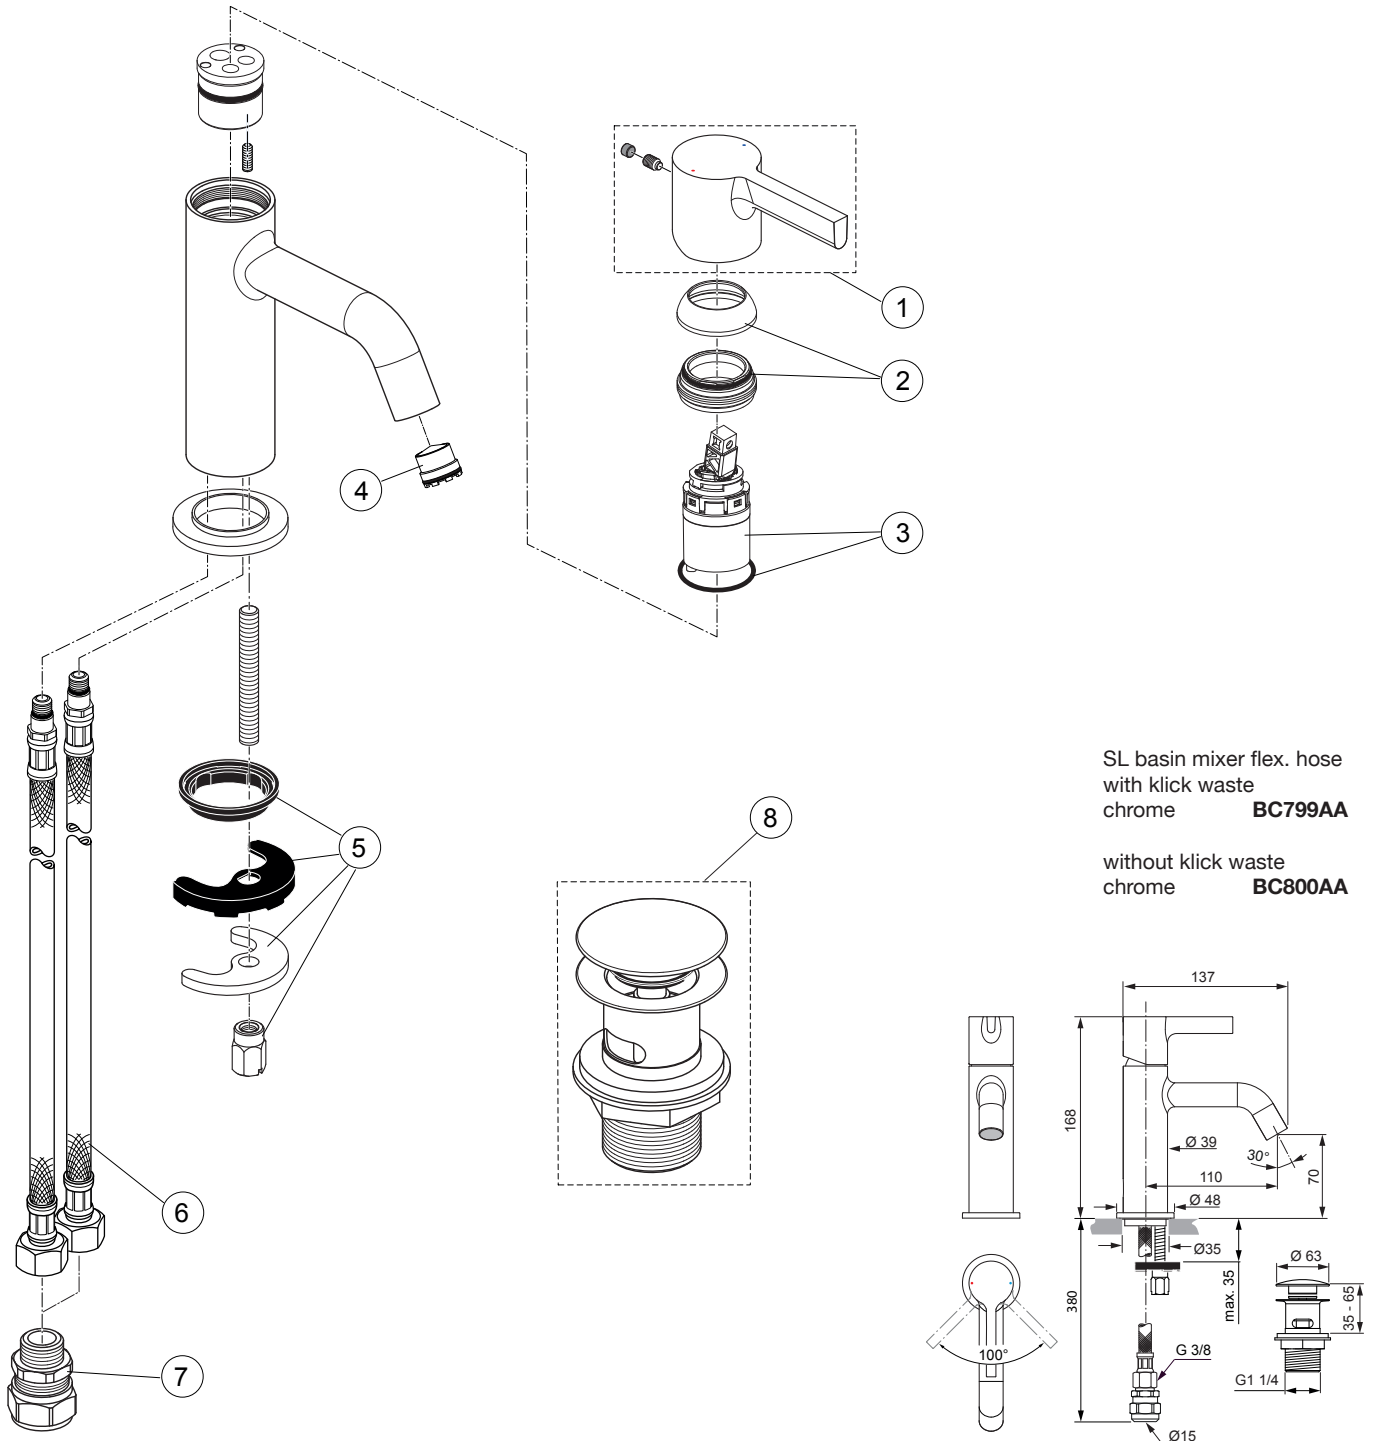

Produced since: **Nov. 2019**

SL basin mixer flex. hose
with klick waste
chrome **BC799AA**

without klick waste
chrome **BC800AA**

Replace XX with the appropriate finish code

Chrome = AA Silver Storm = GN Gold = A2 Magnetic Grey = A5

Example spare part order:

A 861 451 AA in Chrome

| Pos. | Description | Part-Number | Qty. | Pos. | Description | Part-Number | Qty. |
|------|---------------------------|----------------------|-------|------|-------------|-------------|------|
| 1 | Lever cpl. with R/B print | A 861 451 XX | 1 Set | | | | |
| 2 | Cover cap with O-ring | A 861 417 XX | 1 pcs | | | | |
| 3 | Cartridge Ø28 + O - Ring | A 861 397 NU | 1 Set | | | | |
| 4 | Aerator M24x1 with Key | A 960 197 NU* | 1 pcs | | | | |
| 5 | Fixation kit | A 960 486 NU* | 1 Set | | | | |
| 6 | Flex. hose M8x1-G3/8-425 | A 962 370 NU | 1 pcs | | | | |
| 7 | Connector G3/8 D15 | B 960 845 NU | 2 pcs | | | | |
| 8 | Klick waste complete | E 1482 XX | 1 Set | | | | |

*Universal set (not all parts needed)