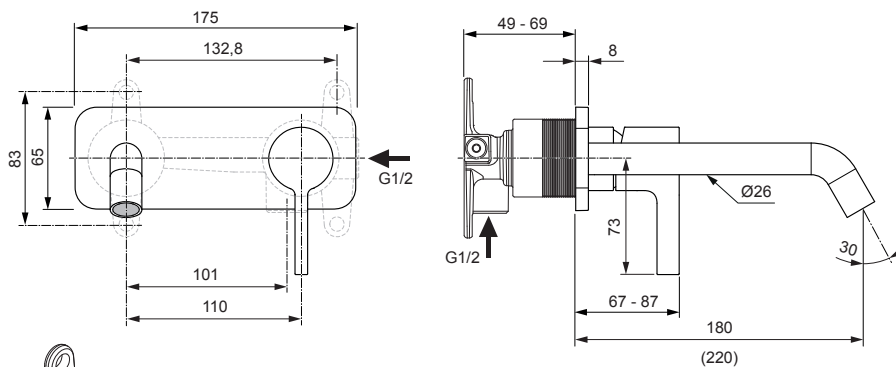

Joy

A7380.. A7381..

Ideal Standard

Produced since: **Nov. 2019**

Pre-installation kit 1

A1313NU

Spout lenght 180 mm

A7380..

Spout lenght 220 mm

A7381..

Replace XX with the appropriate finish code

Chrome = AA Silver Storm = GN Gold = A2 Magnetic Grey = A5

Example spare part order:

A 861 430 AA in Chrome

Pos.	Description	Part-Number	Qty.	Pos.	Description	Part-Number	Qty.
1	Cartridge Ø28 + O - ring	A 861 397 NU*	1 Set				
2	O - Ring Ø 32 x 2	A 9617 93 NU	2 pcs				
3	Connector nipple cpl.	A 861 422 NU	1 Set				
4	Escutcheon with O-ring	A 861 430 XX	1 Set				
5	Cover cap with O-ring	A 861 424 XX	1 Set				
6	Lever cpl.	A 861 429 XX	1 Set				
7	Spout cpl. 180mm	A 861 431 XX	1 Set				
	Spout cpl. 220mm	A 861 432 XX	1 Set				
8	Aerator M16,5x1 - 5ltr/min	A 962 708 NU	1 pcs				
9	Extension kit 20mm longer	A 861 428 NU	1 Set				