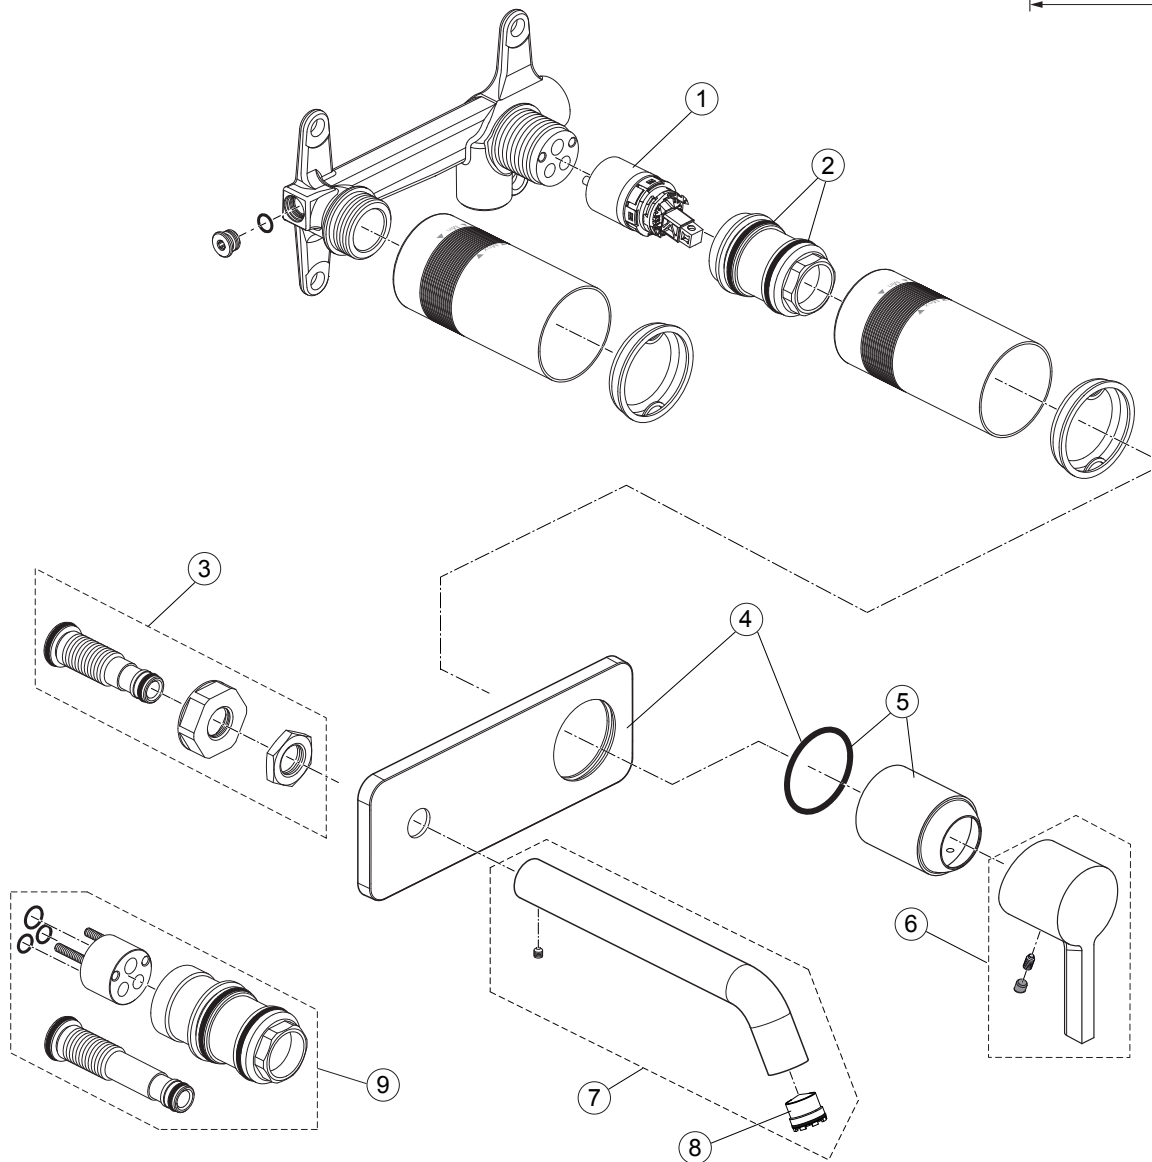

Joy

A7380.. A7381..

Ideal Standard

Produced since: **Nov. 2019**

Pre-installation kit 1

A1313NU

Spout lenght 180 mm

A7380..

Spout lenght 220 mm

A7381..

Replace XX with the appropriate finish code

Chrome = AA Silver Storm = GN Gold = A2 Magnetic Grey = A5

Example spare part order:

A 861 430 AA in Chrome

Pos.	Description	Part-Number	Qty.	Pos.	Description	Part-Number	Qty.
1	Cartridge Ø28 + O - ring	A 861 397 NU*	1 Set				
2	O - Ring Ø 32 x 2	A 9617 93 NU	2 pcs				
3	Connector nipple cpl.	A 861 422 NU	1 Set				
4	Escutcheon with O-ring	A 861 430 XX	1 Set				
5	Cover cap with O-ring	A 861 424 XX	1 Set				
6	Lever cpl.	A 861 429 XX	1 Set				
7	Spout cpl. 180mm	A 861 431 XX	1 Set				
	Spout cpl. 220mm	A 861 432 XX	1 Set				
8	Aerator M16,5x1 - 5ltr/min	A 962 708 NU	1 pcs				
9	Extension kit 20mm longer	A 861 428 NU	1 Set				

**Universal set (not all parts needed)*