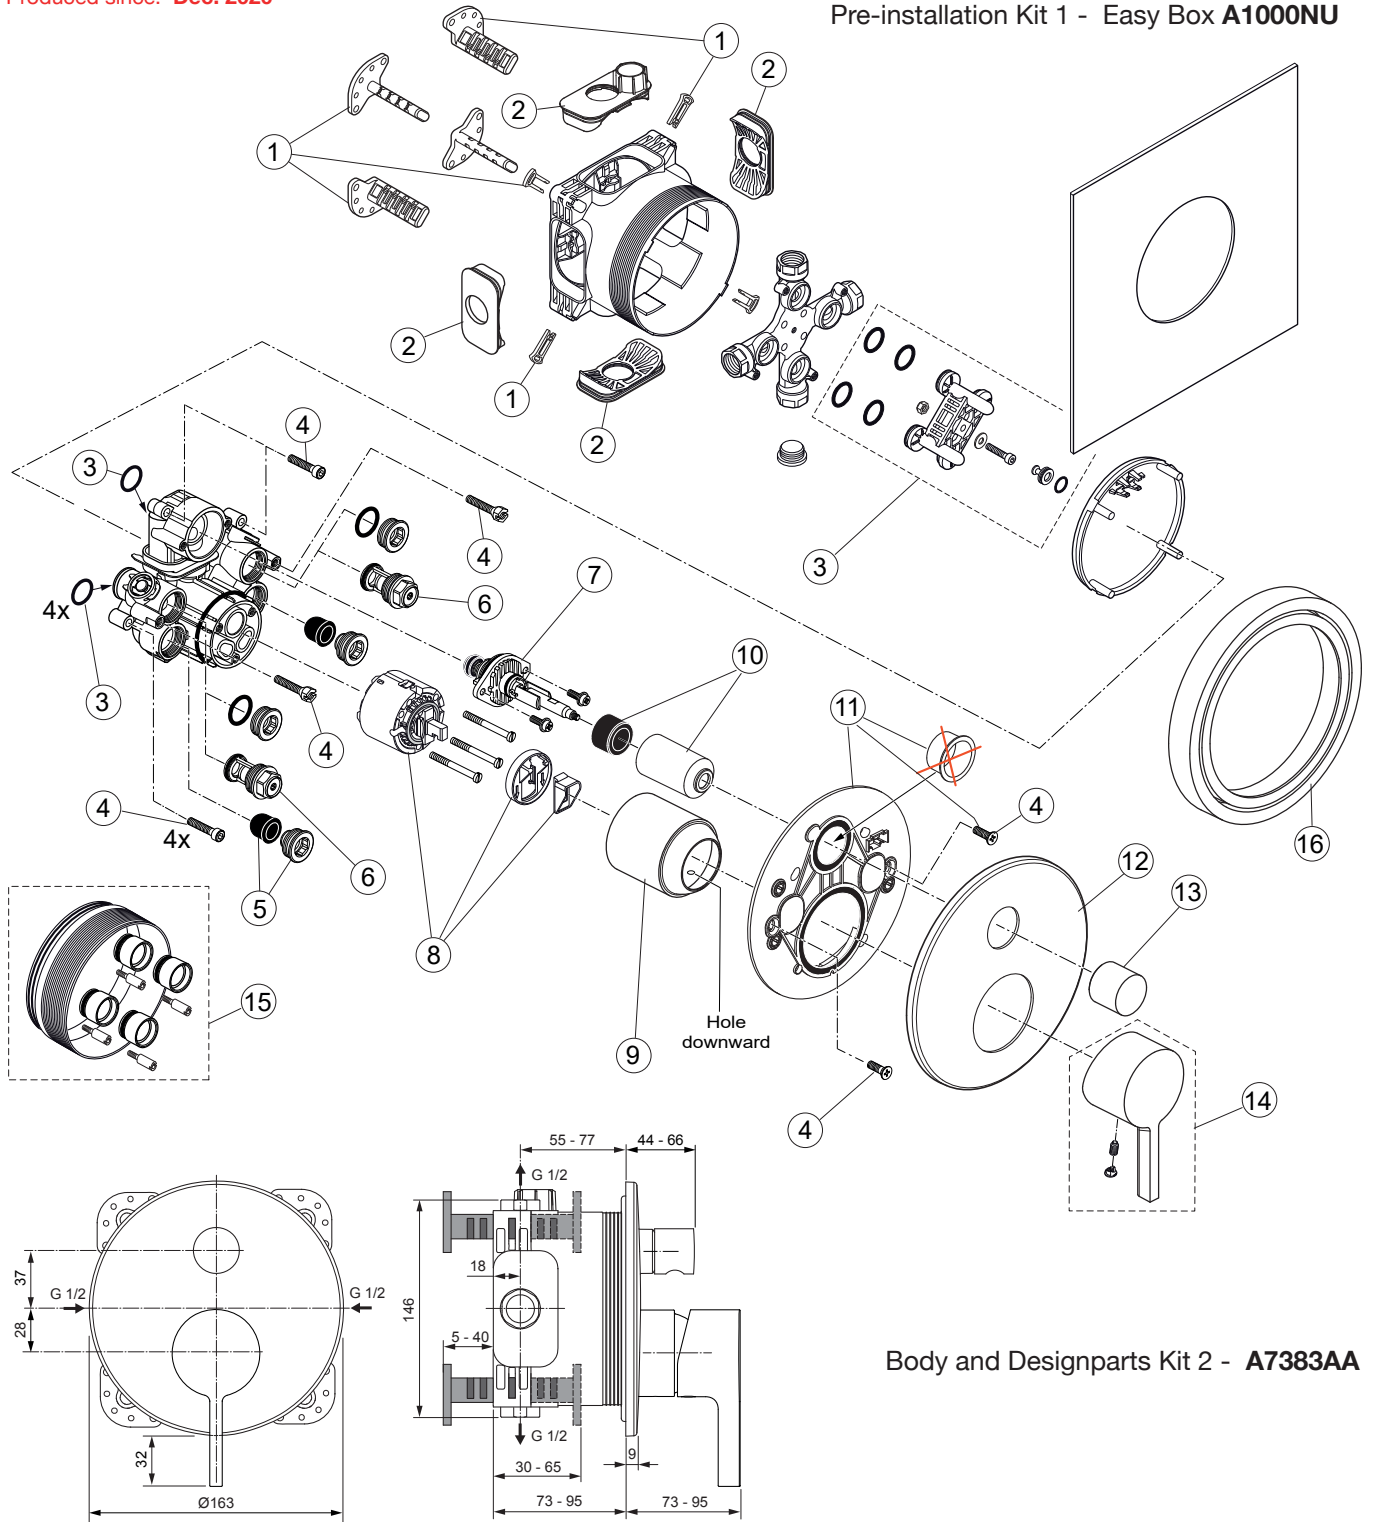

Produced since: Dec. 2020

Pre-installation Kit 1 - Easy Box A1000NU

Body and Designparts Kit 2 - A7383AA

Replace XX with the appropriate finish code

Chrome = AA Silver Storm = GN Gold = A2 Magnetic Grey = A5

Example spare part order:

A 861 441 AA in Chrome

Pos.	Description	Part-Number	Qty.	Pos.	Description	Part-Number	Qty.
1	Install. depth adjust.	A 963 131 NU	1 Set	12	Escutcheon w Logo	A 861 449 XX	1 pcs
2	Side sealing	A 963 132 NU	1 Set	13	Pull knob	A 860 901 XX	1 pcs
3	Flushing device cpl.	A 963 146 NU	1 Set	14	Lever cpl.	A 861 448 XX	1 Set
4	Screw set complete	A 960 890 NU*	1 Set	15	Extension kit 20mm	A 960 704 NU	1 Set
5	Low noise insert	A 960 891 NU	1 pcs		Extension kit 40mm	A 962 476 NU	1 Set
6	Stop valve	A 960 706 NU	2 pcs	16	Distanzframe 20mm	A 6677 XX	1 Set
7	Diverter complete	A 963 443 NU	1 pcs				
8	Cartridge with ECO-kit	A 960 500 NU	1 Set				
9	Cover cap	A 861 441 XX	1 pcs				
10	Cover / Cap for diverter	A 860 902 XX	1 pcs				
11	Escutcheon holder cpl.	A 860 897 NU	1 Set				

Example spare part order:

A 861 441 AA in Chrome

Pos.	Description	Part-Number	Qty.	Pos.	Description	Part-Number	Qty.
1	Install. depth adjust.	A 963 131 NU	1 Set	11	Cover / Cap for diverter	A 860 902 XX	1 pcs
2	Side sealing	A 963 132 NU	1 Set	12	Escutcheon holder cpl.	A 860 897 NU	1 Set
3	O-ring Ø 17 x 2,5	A 963 143 NU	1 Set	13	Escutcheon w Logo	A 861 449 XX	1 pcs
4	Flushing device cpl.	A 963 146 NU	1 Set	14	Pull knob	A 860 901 XX	1 pcs
5	Screw set complete	A 960 890 NU*	1 Set	15	Lever cpl.	A 861 448 XX	1 Set
6	Low noise insert	A 960 891 NU	1 pcs	16	Extension kit 20mm	A 960 704 NU	1 Set
7	Stop valve	A 960 706 NU	2 pcs		Extension kit 40mm	A 962 476 NU	1 Set
8	Diverter complete	A 963 443 NU	1 pcs	17	Distanzframe 20mm	A 6677 XX	1 Set
9	Cartridge with ECO-kit	A 960 500 NU	1 Set				
10	Cover cap	A 861 441 XX	1 pcs				