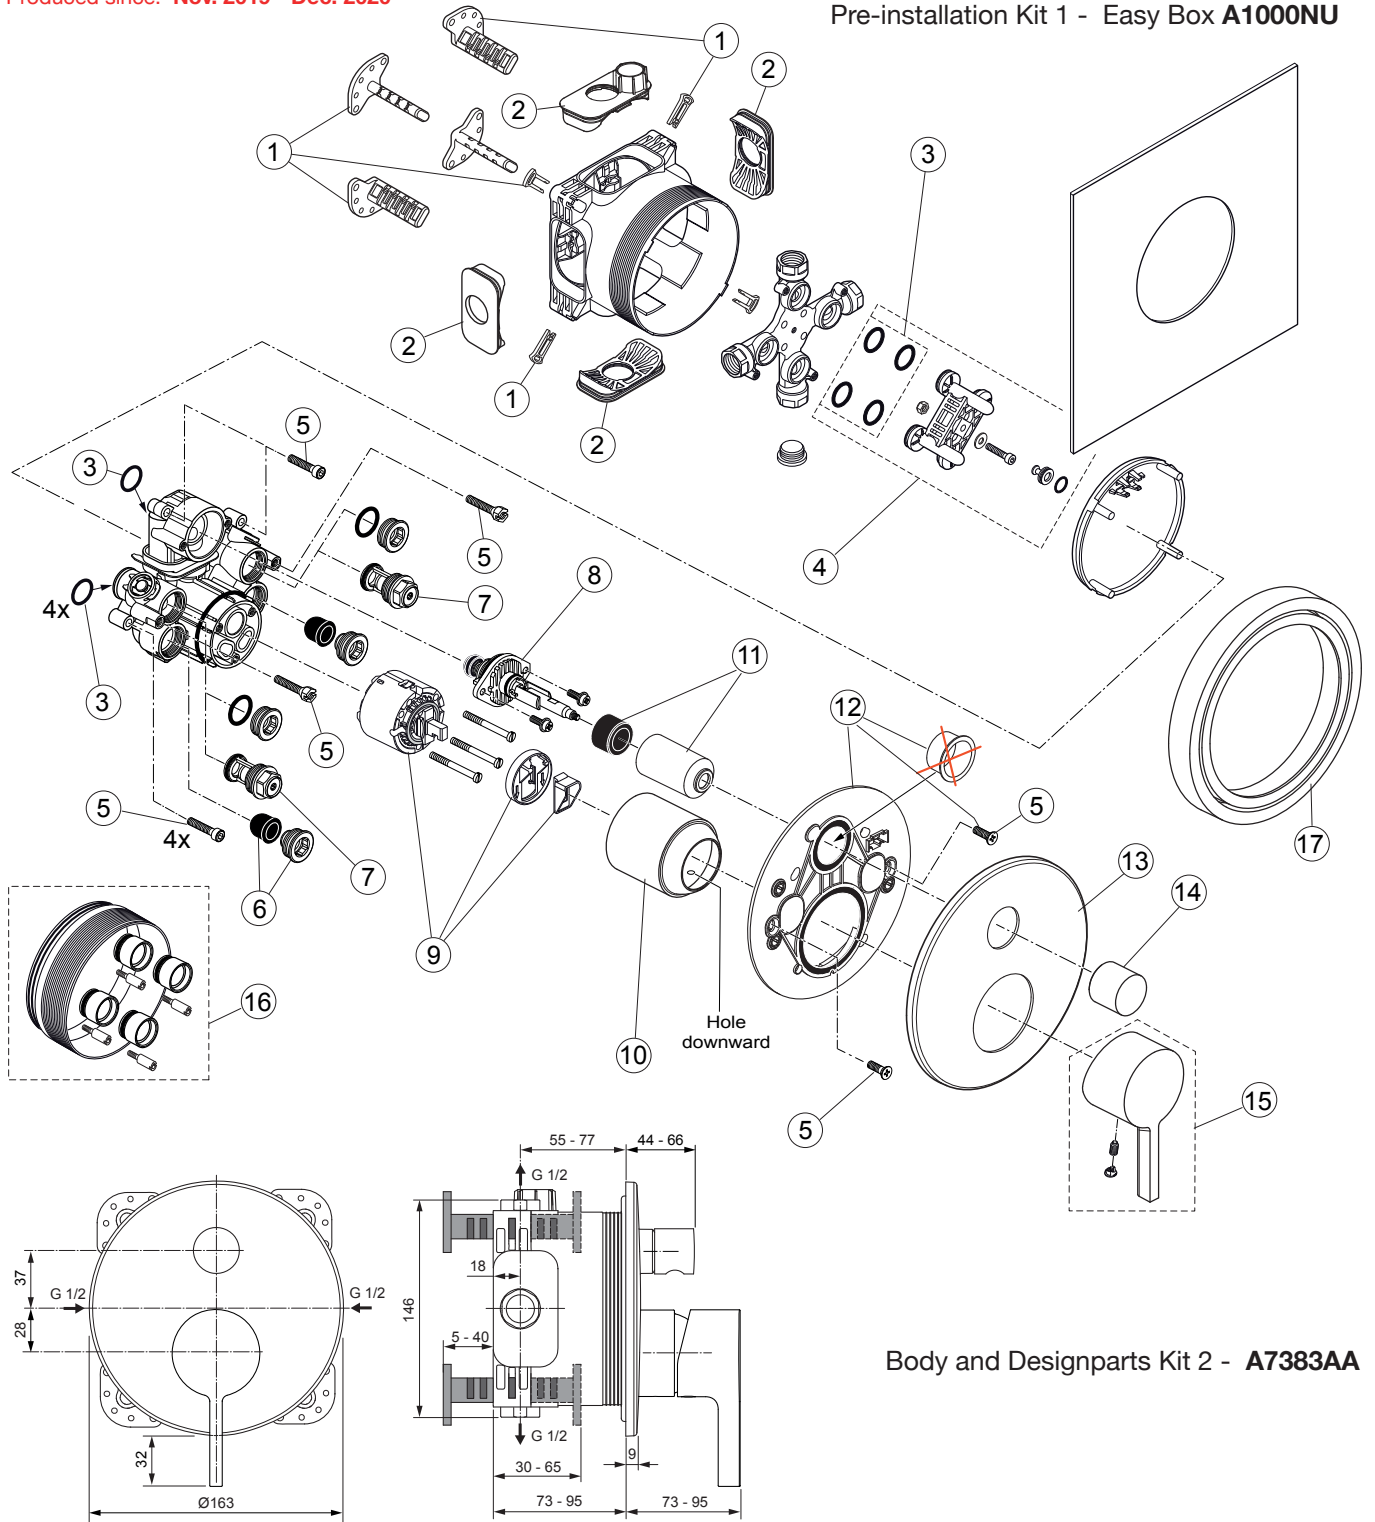

Example spare part order:

A 861 441 AA in Chrome

Pos.	Description	Part-Number	Qty.	Pos.	Description	Part-Number	Qty.
1	Install. depth adjust.	A 963 131 NU	1 Set	12	Escutcheon w Logo	A 861 449 XX	1 pcs
2	Side sealing	A 963 132 NU	1 Set	13	Pull knob	A 860 901 XX	1 pcs
3	Flushing device cpl.	A 963 146 NU	1 Set	14	Lever cpl.	A 861 448 XX	1 Set
4	Screw set complete	A 960 890 NU*	1 Set	15	Extension kit 20mm	A 960 704 NU	1 Set
5	Low noise insert	A 960 891 NU	1 pcs		Extension kit 40mm	A 962 476 NU	1 Set
6	Stop valve	A 960 706 NU	2 pcs	16	Distanzframe 20mm	A 6677 XX	1 Set
7	Diverter complete	A 963 443 NU	1 pcs				
8	Cartridge with ECO-kit	A 960 500 NU	1 Set				
9	Cover cap	A 861 441 XX	1 pcs				
10	Cover / Cap for diverter	A 860 902 XX	1 pcs				
11	Escutcheon holder cpl.	A 860 897 NU	1 Set				

\*Universal set (not all parts needed)

Produced since: Nov. 2019 - Dec. 2020

Pre-installation Kit 1 - Easy Box A1000NU

Body and Designparts Kit 2 - A7383AA

Replace XX with the appropriate finish code

Chrome = AA Silver Storm = GN Gold = A2 Magnetic Grey = A5

Example spare part order:

A 861 441 AA in Chrome

Pos.	Description	Part-Number	Qty.	Pos.	Description	Part-Number	Qty.
1	Install. depth adjust.	A 963 131 NU	1 Set	11	Cover / Cap for diverter	A 860 902 XX	1 pcs
2	Side sealing	A 963 132 NU	1 Set	12	Escutcheon holder cpl.	A 860 897 NU	1 Set
3	O-ring Ø 17 x 2,5	A 963 143 NU	1 Set	13	Escutcheon w Logo	A 861 449 XX	1 pcs
4	Flushing device cpl.	A 963 146 NU	1 Set	14	Pull knob	A 860 901 XX	1 pcs
5	Screw set complete	A 960 890 NU*	1 Set	15	Lever cpl.	A 861 448 XX	1 Set
6	Low noise insert	A 960 891 NU	1 pcs	16	Extension kit 20mm	A 960 704 NU	1 Set
7	Stop valve	A 960 706 NU	2 pcs		Extension kit 40mm	A 962 476 NU	1 Set
8	Diverter complete	A 963 443 NU	1 pcs	17	Distanzframe 20mm	A 6677 XX	1 Set
9	Cartridge with ECO-kit	A 960 500 NU	1 Set				
10	Cover cap	A 861 441 XX	1 pcs				