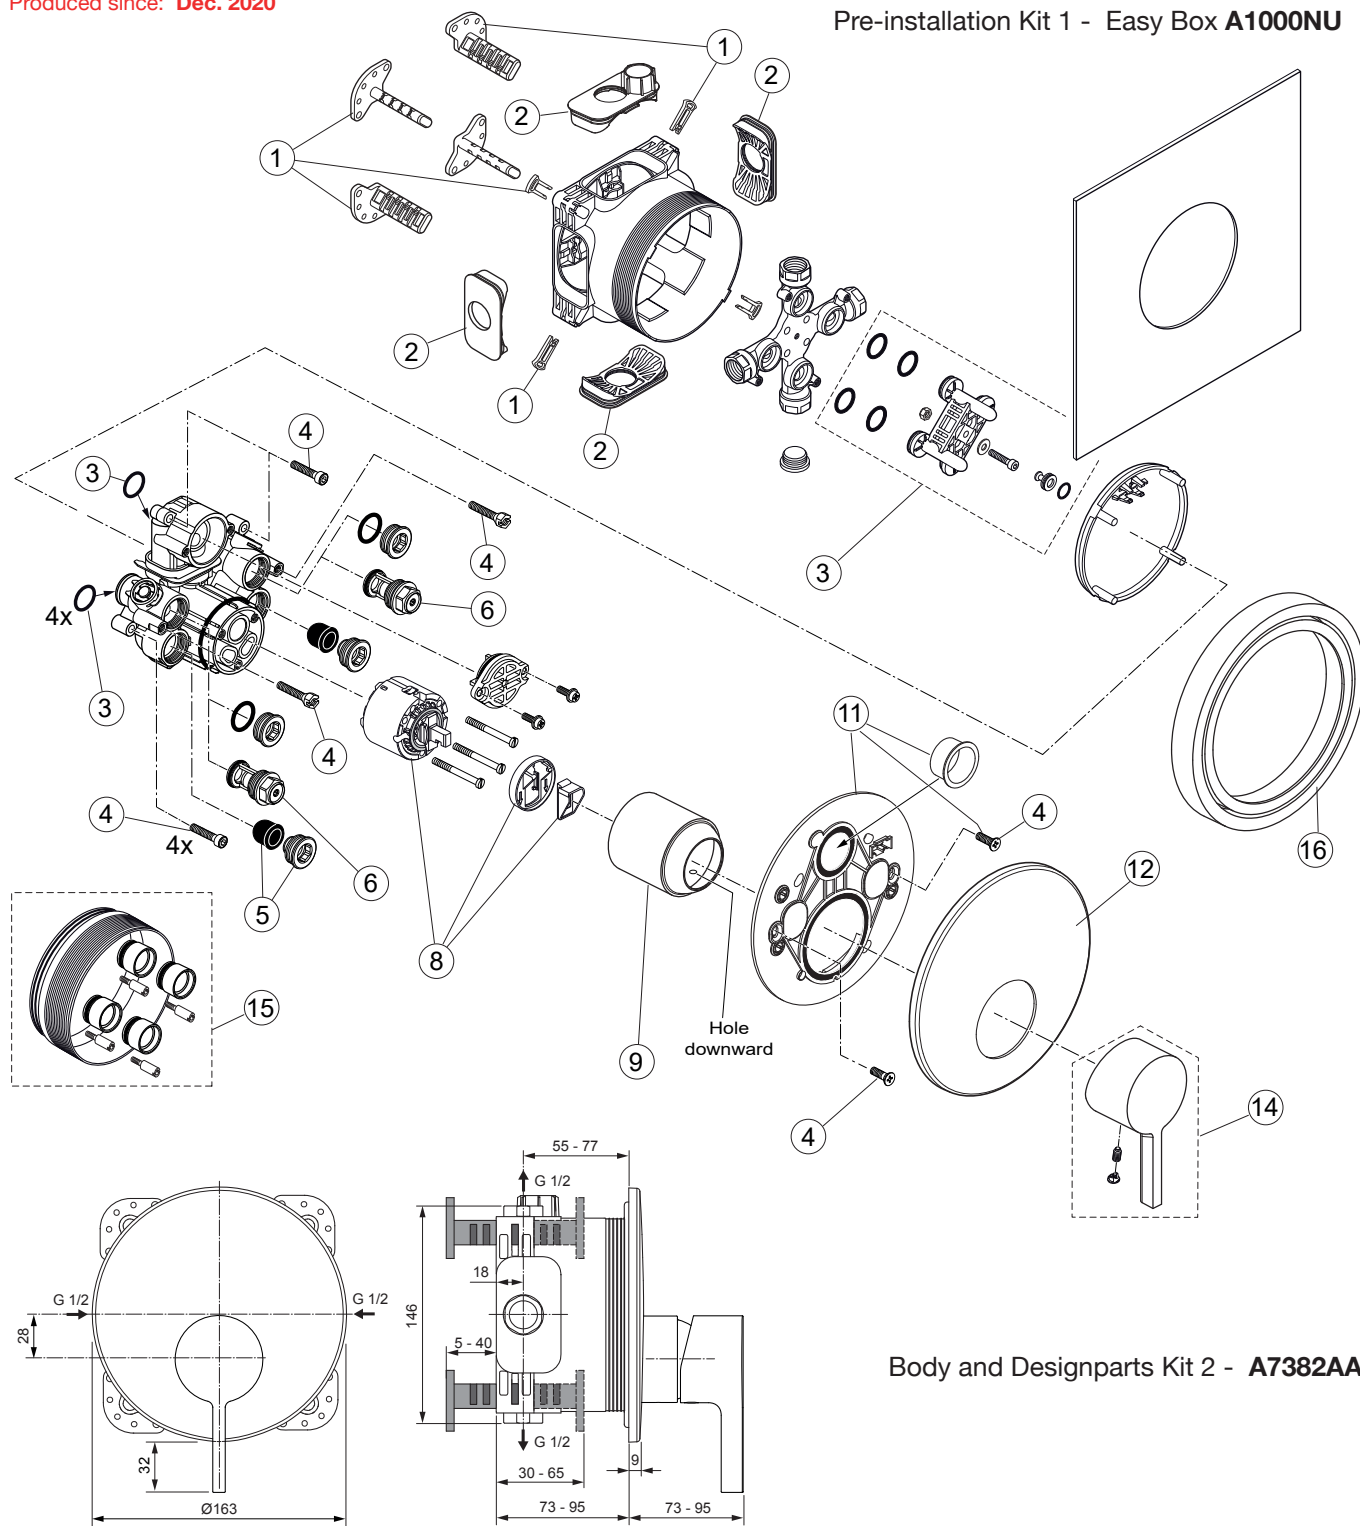

Joy

A7382..

Ideal Standard

Produced since: Dec. 2020

Pre-installation Kit 1 - Easy Box A1000NU

Body and Designparts Kit 2 - A7382AA

Replace XX with the appropriate finish code

Chrome = AA Silver Storm = GN Gold = A2 Magnetic Grey = A5

Example spare part order:

A 861 441 AA in Chrome

Pos.	Description	Part-Number	Qty.	Pos.	Description	Part-Number	Qty.
1	Install. depth adjust.	A 963 131 NU	1 Set	14	Lever cpl.	A 861 448 XX	1 Set
2	Side sealing	A 963 132 NU	1 Set	15	Extension kit 20mm	A 960 704 NU	1 Set
3	Flushing device cpl.	A 963 146 NU	1 Set		Extension kit 40mm	A 962 476 NU	1 Set
4	Screw set complete	A 960 890 NU*	1 Set	16	Distanzframe 20mm	A 6677 XX	1 Set
5	Low noise insert	A 960 891 NU	1 pcs				
6	Stop valve	A 960 706 NU	2 pcs				
8	Cartridge with ECO-kit	A 960 500 NU	1 Set				
9	Cover cap	A 861 441 XX	1 pcs				
11	Escutcheon holder cpl.	A 860 897 NU	1 Set				
12	Escutcheon w Logo	A 861 447 XX	1 pcs				

Example spare part order:

A 861 441 AA in Chrome

Pos.	Description	Part-Number	Qty.	Pos.	Description	Part-Number	Qty.
1	Install. depth adjust.	A 963 131 NU	1 Set	13	Escutcheon w Logo	A 861 447 XX	1 pcs
2	Side sealing	A 963 132 NU	1 Set	15	Lever cpl.	A 861 448 XX	1 Set
3	O-ring Ø 17 x 2,5	A 963 143 NU	1 Set	16	Extension kit 20mm	A 960 704 NU	1 Set
4	Flushing device cpl.	A 963 146 NU	1 Set		Extension kit 40mm	A 962 476 NU	1 Set
5	Screw set complete	A 960 890 NU*	1 Set	17	Distanzframe 20mm	A 6677 XX	1 Set
6	Low noise insert	A 960 891 NU	1 pcs				
7	Stop valve	A 960 706 NU	2 pcs				
9	Cartridge with ECO-kit	A 960 500 NU	1 Set				
10	Cover cap	A 861 441 XX	1 pcs				
12	Escutcheon holder cpl.	A 860 897 NU	1 Set				