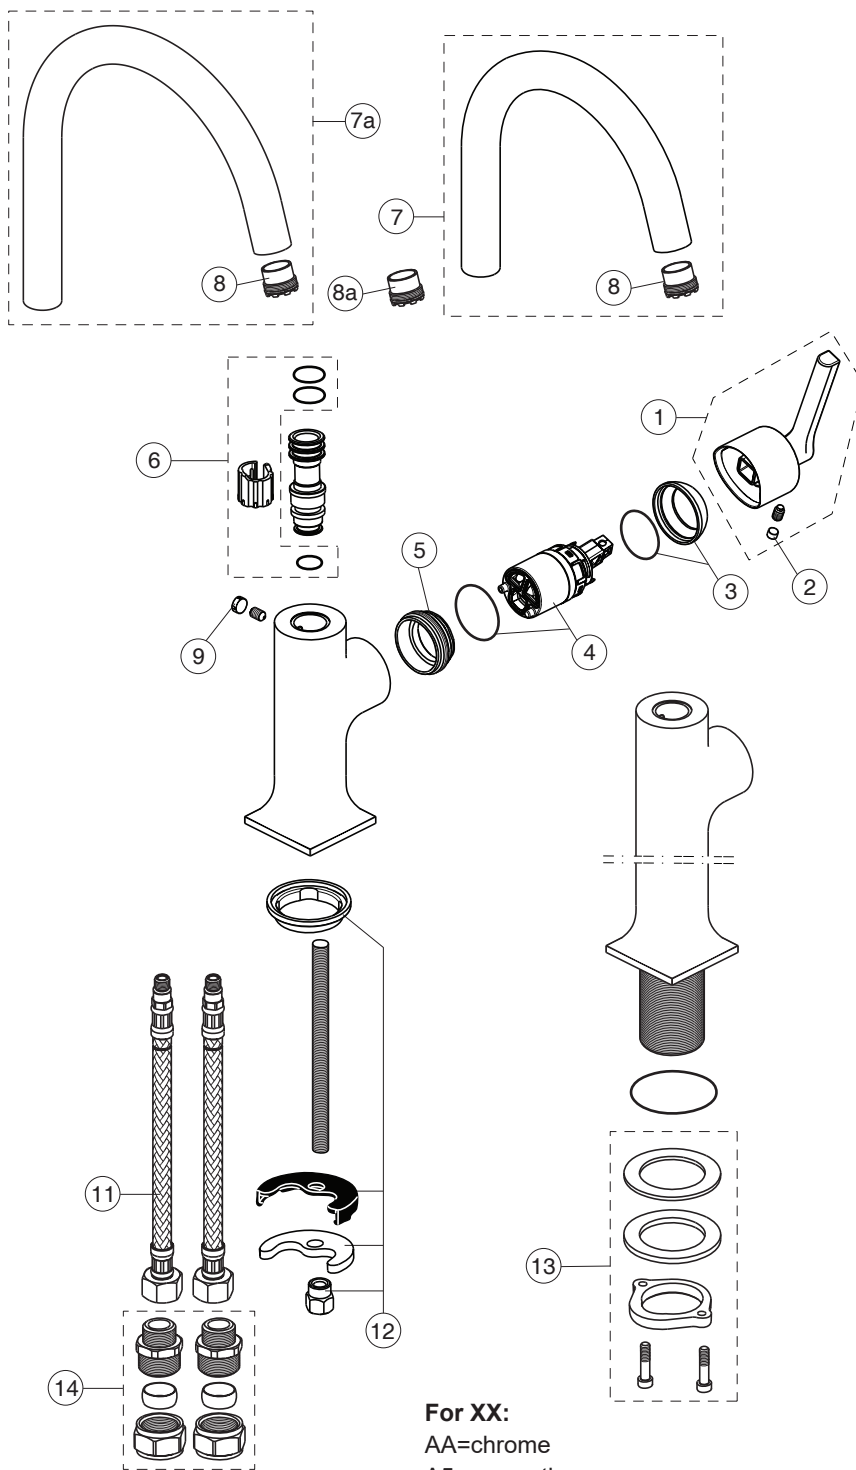

JOY NEO

Ideal Standard

BD173XX

BD174XX

BD175XX

For XX:
AA=chrome
A5=magnetic grey

Pos.	Signify	Spare parts-Nr.	Quantity	Pos.	Signify	Spare parts-Nr.	Quantity
1	Lever-compl.	B961768XX	1 Set	13	Connecting group	B960255NU	1 Set
2	Rubber button	A963751NU	1 Pcs.	14	Connector G3/8, Ø15-set	B960845NU	1 Set
3	Cover cap	A861420XX	1 Set				
4	Cartridge Ø28mm	A861397NU	1 Set				
5+pos.3	Screw M33X1.5	A861417XX	1 Set				
6	Sealing set	B960839NU	1 Set				
7	Tub.spout R140mm	B961767XX*	1 Set				
7a	Tub.spout R170mm	B961765XX**	1 Set				
8	Aerator M16.5x1-5 l/min	A962708NU	1 Pcs.				
8a	Flow straight M16.5x1	B960500NU	1 Pcs.				
9	Rubber cap Ø8.1x3	B960583NU	1 Set				
11	Fl.hose G3/8-L425mm	A962370NU	1 Pcs.				
	Fl.pexhose G3/8-L500mm	A962005NU***	1 Pcs.				
12	Fixation set	A964520NU	1 Set				

* for BD173XX ** for BD174XX; BD175XX *** for BD175XX