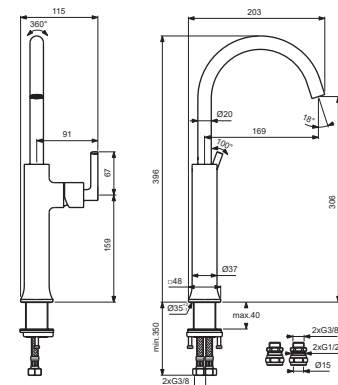

JOY NEO

Ideal Standard

BD173XX

BD174XX

BD175XX

For XX:
AA=chrome
A5=magnetic grey

Pos.	Signify	Spare parts-Nr.	Quantity	Pos.	Signify	Spare parts-Nr.	Quantity
1	Lever-compl.	B961768XX	1 Set	13	Connecting group	B960255NU	1 Set
2	Rubber button	A963751NU	1 Pcs.	14	Connector G3/8, Ø15-set	B960845NU	1 Set
3	Cover cap	A861420XX	1 Set				
4	Cartridge Ø28mm	A861397NU	1 Set				
5+pos.3	Screw M33X1.5	A861417XX	1 Set				
6	Sealing set	B960839NU	1 Set				
7	Tub.spout R140mm	B961767XX*	1 Set				
7a	Tub.spout R170mm	B961765XX**	1 Set				
8	Aerator M16.5x1-5 l/min	A962708NU	1 Pcs.				
8a	Flow straight M16.5x1	B960500NU	1 Pcs.				
9	Rubber cap Ø8.1x3	B960583NU	1 Set				
11	Fl.hose G3/8-L425mm	A962370NU	1 Pcs.				
	Fl.pexhose G3/8-L500mm	A962005NU***	1 Pcs.				
12	Fixation set	A964520NU	1 Set				

* for BD173XX ** for BD174XX; BD175XX *** for BD175XX