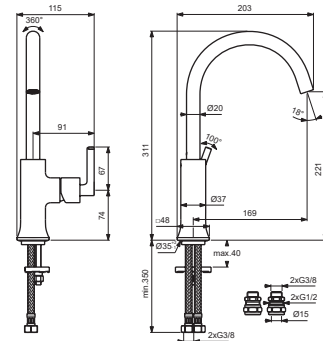

JOY NEO

Ideal Standard

BD173XX

BD174XX

BD175XX

For XX:
AA=chrome
A5=magnetic grey

Pos.	Signify	Spare parts-Nr.	Quantity	Pos.	Signify	Spare parts-Nr.	Quantity
1	Lever-compl.	B961768XX	1 Set	13	Connecting group	B960255NU	1 Set
2	Rubber button	A963751NU	1 Pcs.	14	Connector G3/8, Ø15-set	B960845NU	1 Set
3	Cover cap	A861420XX	1 Set				
4	Cartridge Ø28mm	A861397NU	1 Set				
5+pos.3	Screw M33X1.5	A861417XX	1 Set				
6	Sealing set	B960839NU	1 Set				
7	Tub.spout R140mm	B961767XX*	1 Set				
7a	Tub.spout R170mm	B961765XX**	1 Set				
8	Aerator M16.5x1-5 l/min	A962708NU	1 Pcs.				
8a	Flow straight M16.5x1	B960500NU	1 Pcs.				
9	Rubber cap Ø8.1x3	B960583NU	1 Set				
11	Fl.hose G3/8-L425mm	A962370NU	1 Pcs.				
	Fl.pexhose G3/8-L500mm	A962005NU***	1 Pcs.				
12	Fixation set	A964520NU	1 Set				

* for BD173XX ** for BD174XX; BD175XX *** for BD175XX