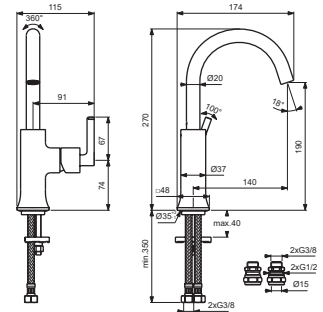

JOY NEO

Ideal Standard

BD173XX

BD174XX

BD175XX

For XX:
AA=chrome
A5=magnetic grey

Pos.	Signify	Spare parts-Nr.	Quantity	Pos.	Signify	Spare parts-Nr.	Quantity
1	Lever-compl.	B961768XX	1 Set	13	Connecting group	B960255NU	1 Set
2	Rubber button	A963751NU	1 Pcs.	14	Connector G3/8, Ø15-set	B960845NU	1 Set
3	Cover cap	A861420XX	1 Set				
4	Cartridge Ø28mm	A861397NU	1 Set				
5+pos.3	Screw M33X1.5	A861417XX	1 Set				
6	Sealing set	B960839NU	1 Set				
7	Tub.spout R140mm	B961767XX*	1 Set				
7a	Tub.spout R170mm	B961765XX**	1 Set				
8	Aerator M16.5x1-5 l/min	A962708NU	1 Pcs.				
8a	Flow straight M16.5x1	B960500NU	1 Pcs.				
9	Rubber cap Ø8.1x3	B960583NU	1 Set				
11	Fl.hose G3/8-L425mm	A962370NU	1 Pcs.				
	Fl.pexhose G3/8-L500mm	A962005NU***	1 Pcs.				
12	Fixation set	A964520NU	1 Set				

* for BD173XX ** for BD174XX; BD175XX *** for BD175XX