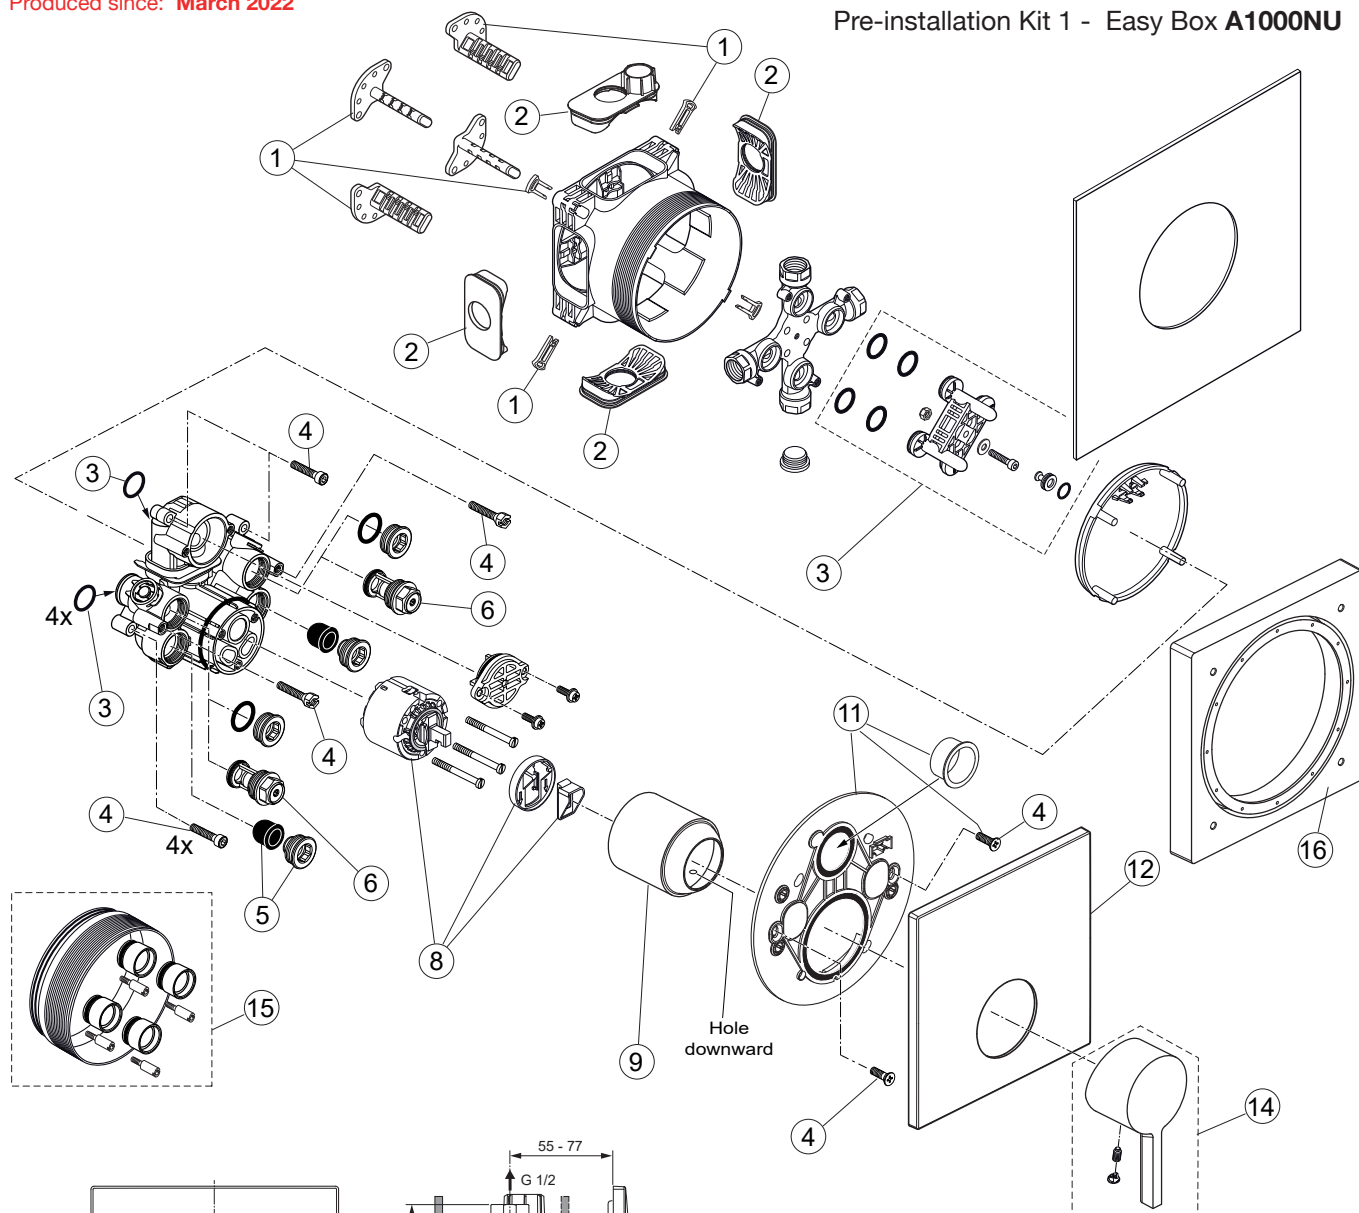

Joy Neo

A7621..

Ideal Standard

Produced since: **March 2022**

Pre-installation Kit 1 - Easy Box A1000NU

Body and Designparts Kit 2 - A7621AA

Replace XX with the appropriate finish code

Chrome = AA Magnetic Grey = A5

Example spare part order:

A 861 441 AA in Chrome

Pos.	Description	Part-Number	Qty.	Pos.	Description	Part-Number	Qty.
1	Install. depth adjust.	A 963 131 NU	1 Set	14	Lever cpl.	A 861 448 XX	1 Set
2	Side sealing	A 963 132 NU	1 Set	15	Extension kit 20mm	A 960 704 NU	1 Set
3	Flushing device cpl.	A 963 146 NU	1 Set		Extension kit 40mm	A 962 476 NU	1 Set
4	Screw set complete	A 960 890 NU*	1 Set	16	Distanzframe 20mm	A 861 444 XX	1 Set
5	Low noise insert	A 960 891 NU	1 pcs				
6	Stop valve	A 960 706 NU	2 pcs				
8	Cartridge with ECO-kit	A 960 500 NU	1 Set				
9	Cover cap	A 861 441 XX	1 pcs				
11	Escutcheon holder cpl.	A 860 897 NU	1 Set				
12	Escutcheon w Logo	A 861 442 XX	1 pcs				

**Universal set (not all parts needed)*