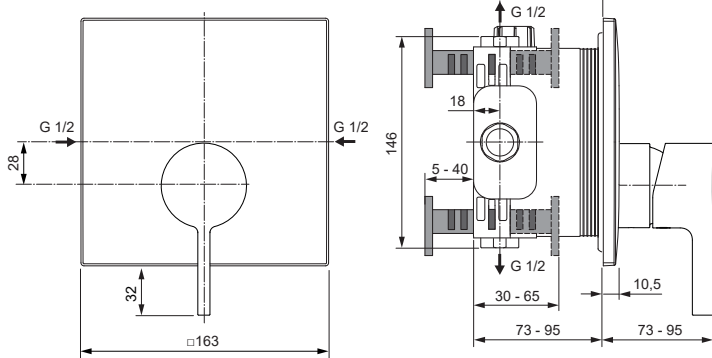

Joy Neo

A7621..

Ideal Standard

Produced since: **March 2022**

Pre-installation Kit 1 - Easy Box A1000NU

Body and Designparts Kit 2 - A7621AA

Replace XX with the appropriate finish code

Chrome = AA Magnetic Grey = A5

Example spare part order:

A 861 441 AA in Chrome

Pos.	Description	Part-Number	Qty.	Pos.	Description	Part-Number	Qty.
1	Install. depth adjust.	A 963 131 NU	1 Set	14	Lever cpl.	A 861 448 XX	1 Set
2	Side sealing	A 963 132 NU	1 Set	15	Extension kit 20mm	A 960 704 NU	1 Set
3	Flushing device cpl.	A 963 146 NU	1 Set		Extension kit 40mm	A 962 476 NU	1 Set
4	Screw set complete	A 960 890 NU*	1 Set	16	Distanzframe 20mm	A 861 444 XX	1 Set
5	Low noise insert	A 960 891 NU	1 pcs				
6	Stop valve	A 960 706 NU	2 pcs				
8	Cartridge with ECO-kit	A 960 500 NU	1 Set				
9	Cover cap	A 861 441 XX	1 pcs				
11	Escutcheon holder cpl.	A 860 897 NU	1 Set				
12	Escutcheon w Logo	A 861 442 XX	1 pcs				