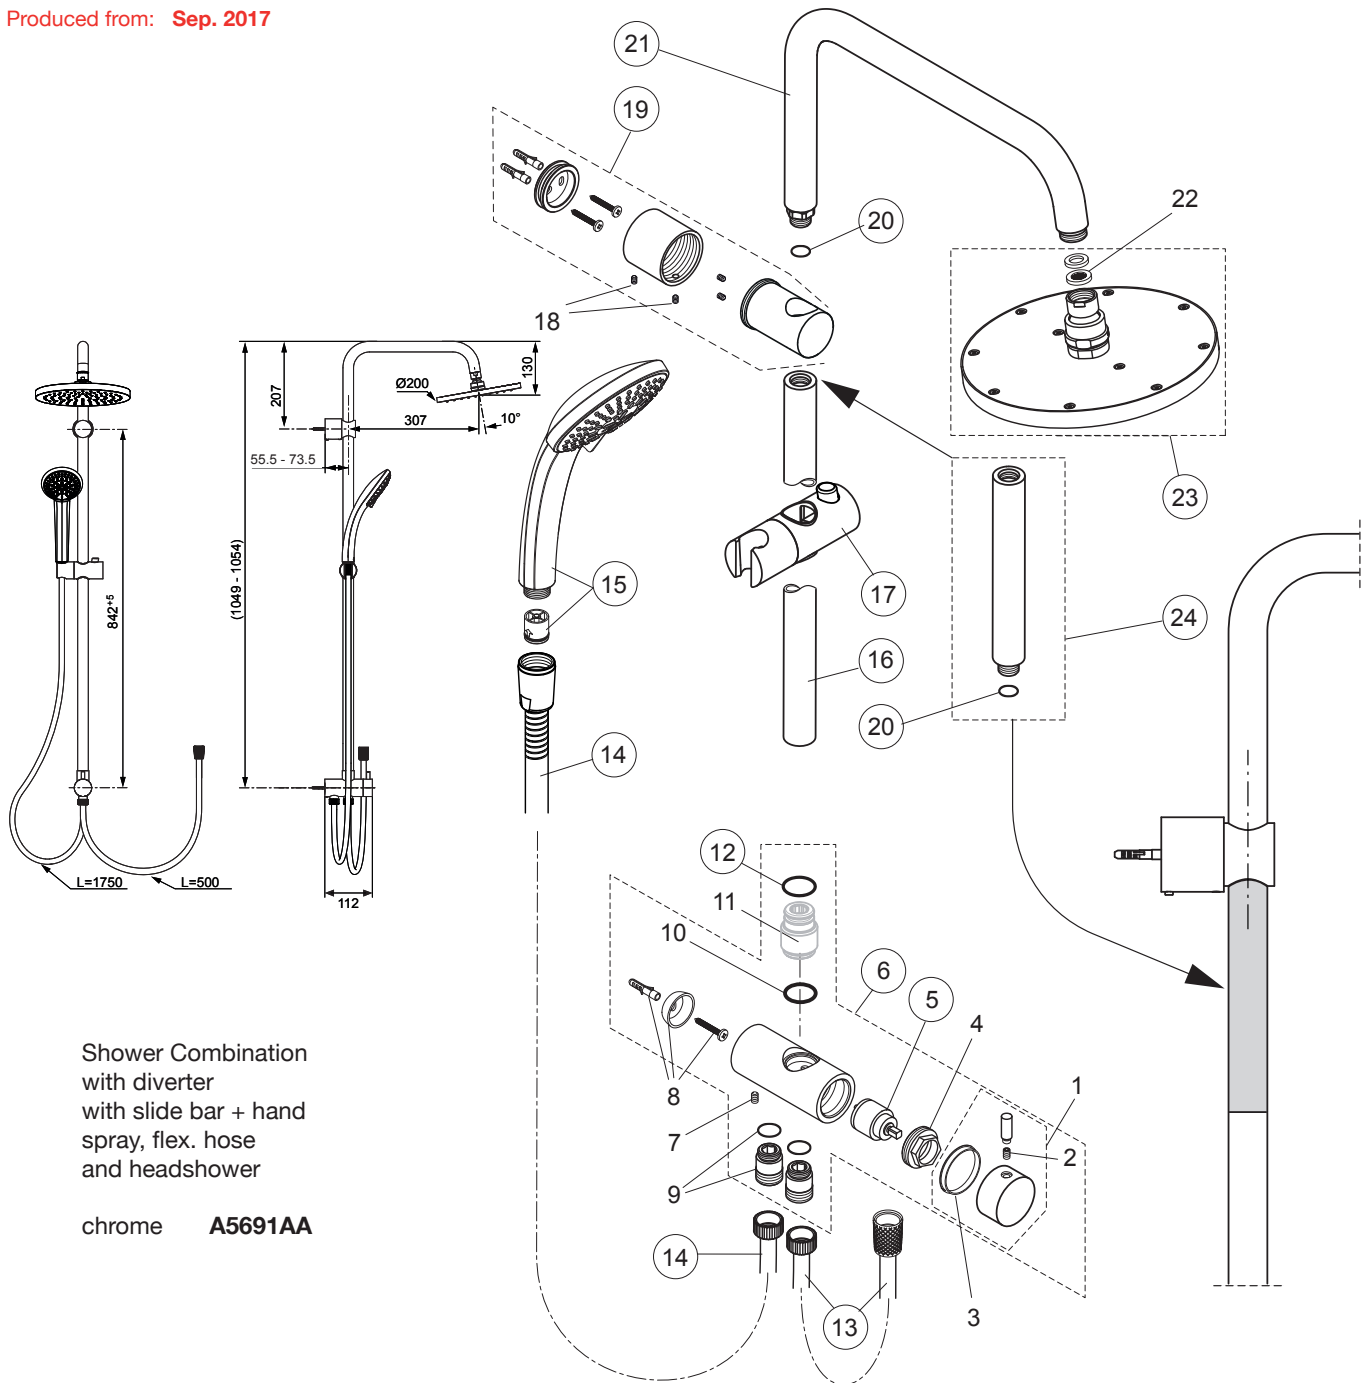

Produced from: **Sep. 2017**

Shower Combination
with diverter
with slide bar + hand
spray, flex. hose
and headshower

chrome **A5691AA**

Pos.	Description	Part-Number	Qty.	Pos.	Description	Part-Number	Qty.
1	Handle f. diverter			15	Handspray 3Func. 100/100	B 9401 AA	1 pcs
2	Thread pin			16	Shower bar	A 861 143 AA	1 pcs
3	Glide ring / spacer			17	Slider & holder f. handshr.	A 860 807 AA	1 Set
4	Clamping nut			18	Thread pin set		
5	Cartridge (diverter)	A 860 971 NU	1 pcs	19	Wall fixation complete	A 860 806 AA	1 Set
6	Wall / Fitting connector cpl.	A 861 231 AA	1 Set	20	O - Ring	A 961 332 NU	2 pcs
7	Thread pin			21	Pipe (bend)	F 961 146 AA	1pcs
8	Fixation set Body			22	Washer set		
9	Nipple for water connection (inlet & outlet)			23	Headshower cpl. 200/200	B 9442 AA	1 pcs
10	O - ring			24	Extension kit shower bar 150mm longer	A 860 873 AA	1 pcs
11	Nipple for shower bar						
12	O - ring	A 962 869 NU	2 pcs				
13	Flex. hose G1/2 - 500mm	A 962 755 AA	1 pcs				
14	Flex. hose G1/2 - 1750mm	A 4109 AA	1 pcs				
	Flow limiter 8ltr/min DW15						