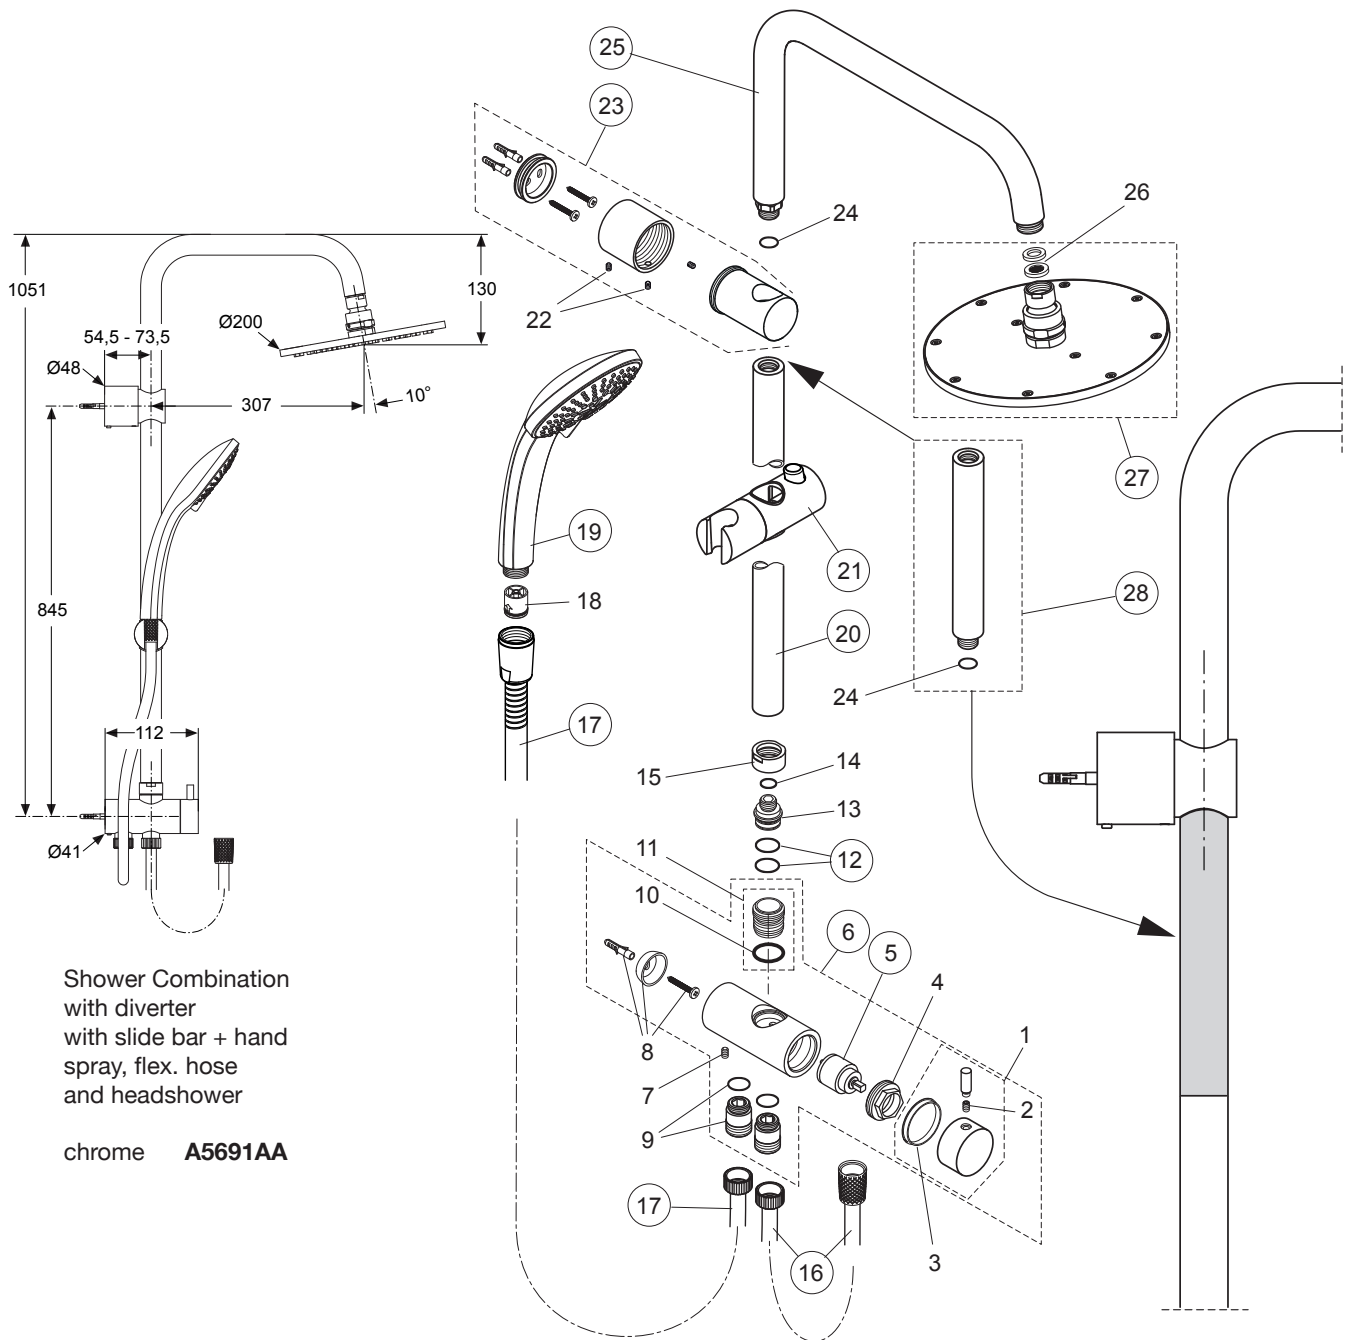

Produced from: Aug. 2010 - Aug.2017

Shower Combination
with diverter
with slide bar + hand
spray, flex. hose
and headshower

chrome **A5691AA**

Pos.	Description	Part-Number	Qty.	Pos.	Description	Part-Number	Qty.
1	Handle f. diverter			16	Flex. hose G1/2 - 500mm	A 962 755 AA	1 pcs
2	Thread pin			17	Flex. hose G1/2 - 1750mm	A 4109 AA	1 pcs
3	Glide ring / spacer			18	Flow limiter 8ltr/min DW15		
4	Clamping nut			19	Handspray 3Func. Ø100	B 9403 AA	1 pcs
5	Cartridge (diverter)	A 860 971 NU	1 pcs	20	Shower bar	A 861 145 AA	1 pcs
6	Wall / Fitting connector cpl.	A 860 802 AA	1 Set	21	Slider & holder f. handshr.	A 860 807 AA	1 Set
7	Thread pin			22	Thread pin set		
8	Fixation set Body			23	Wall fixation complete	A 860 806 AA	1 Set
9	Nipple for water connection (inlet & outlet)			24	O - Ring		
10	O - ring			25	Pipe (bend)	F 961 146 AA	1pcs
11	Nipple for shower bar			26	Washer set		
12	O - ring Ø 18 x 2	A 962 869 NU	2 pcs	27	Headshower cpl. Ø200mm	B 9442 AA	1 pcs
13	Connector nipple			28	Extension kit shower bar 150mm longer	A 860 873 AA	1 pcs
14	O - Ring						
15	Pipe adapter