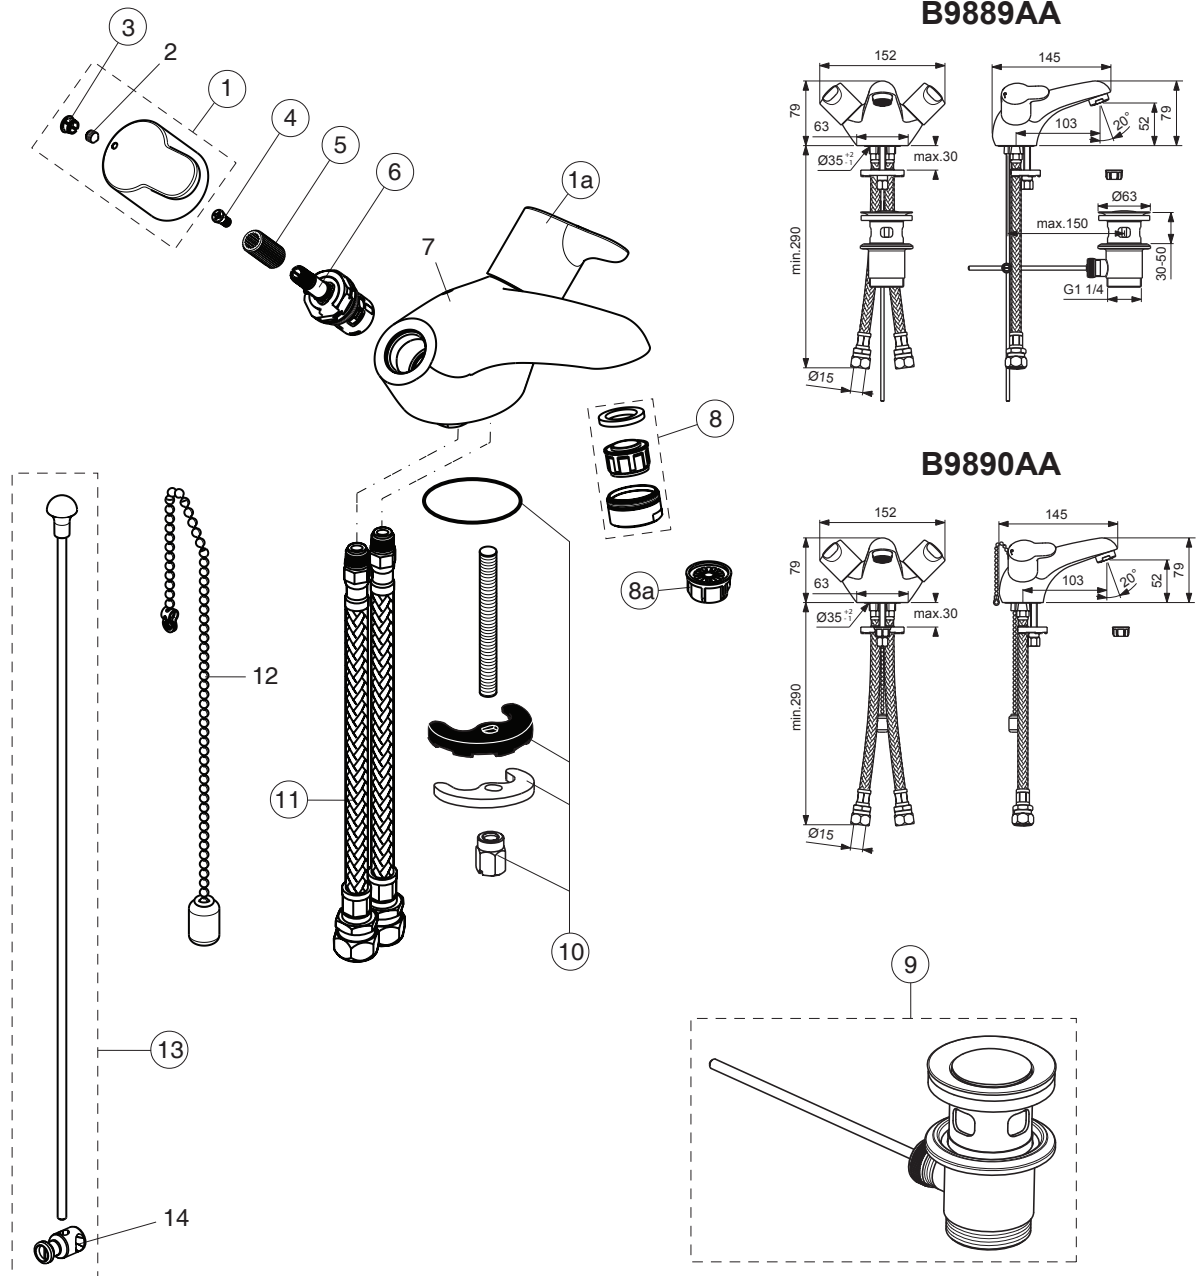

# ELEMENTS

Pos.	Signify	Spare parts-Nr.	Quantity	Pos.	Signify	Spare parts-Nr.	Quantity
1	Handle(Red),w/logo-compl.	B961018AA	1 Set	12	Beaded chain L460mm		1 Pcs.
1a	Handle(Blue),w/logo-compl.	B961017AA	1 Pcs.	13	Pop up rod-compl.	B964561AA	1 Pcs.
2	Screw M5x6		2 Pcs.	14	Pop up waste shackle		1 Pcs.
3	Button	A961157NU	1 Pcs.				
4	Screw M4	A961337NU	1 Pcs.				
5	Griff-insert	A963196NU	1 Pcs.				
6	Cer.disc 90°,s/w open	A963004NU	1 Pcs.				
	Cer.disc 90°,a-sw open	A963003NU	1 Pcs.				
7	Body basin		1 Pcs.				
8	Aerator M24x1- 5 l/min	B960754AA	1 Pcs.				
8a	Flow straightener M22/M24	A962713NU	1 Pcs.				
9	Pop-up drain ass.	A962991AA	1 Pcs.				
10	Connecting set	B960414NU	1 Set				
11	Flex.hose M12/L300mm	S960172NU	2 Pcs.				