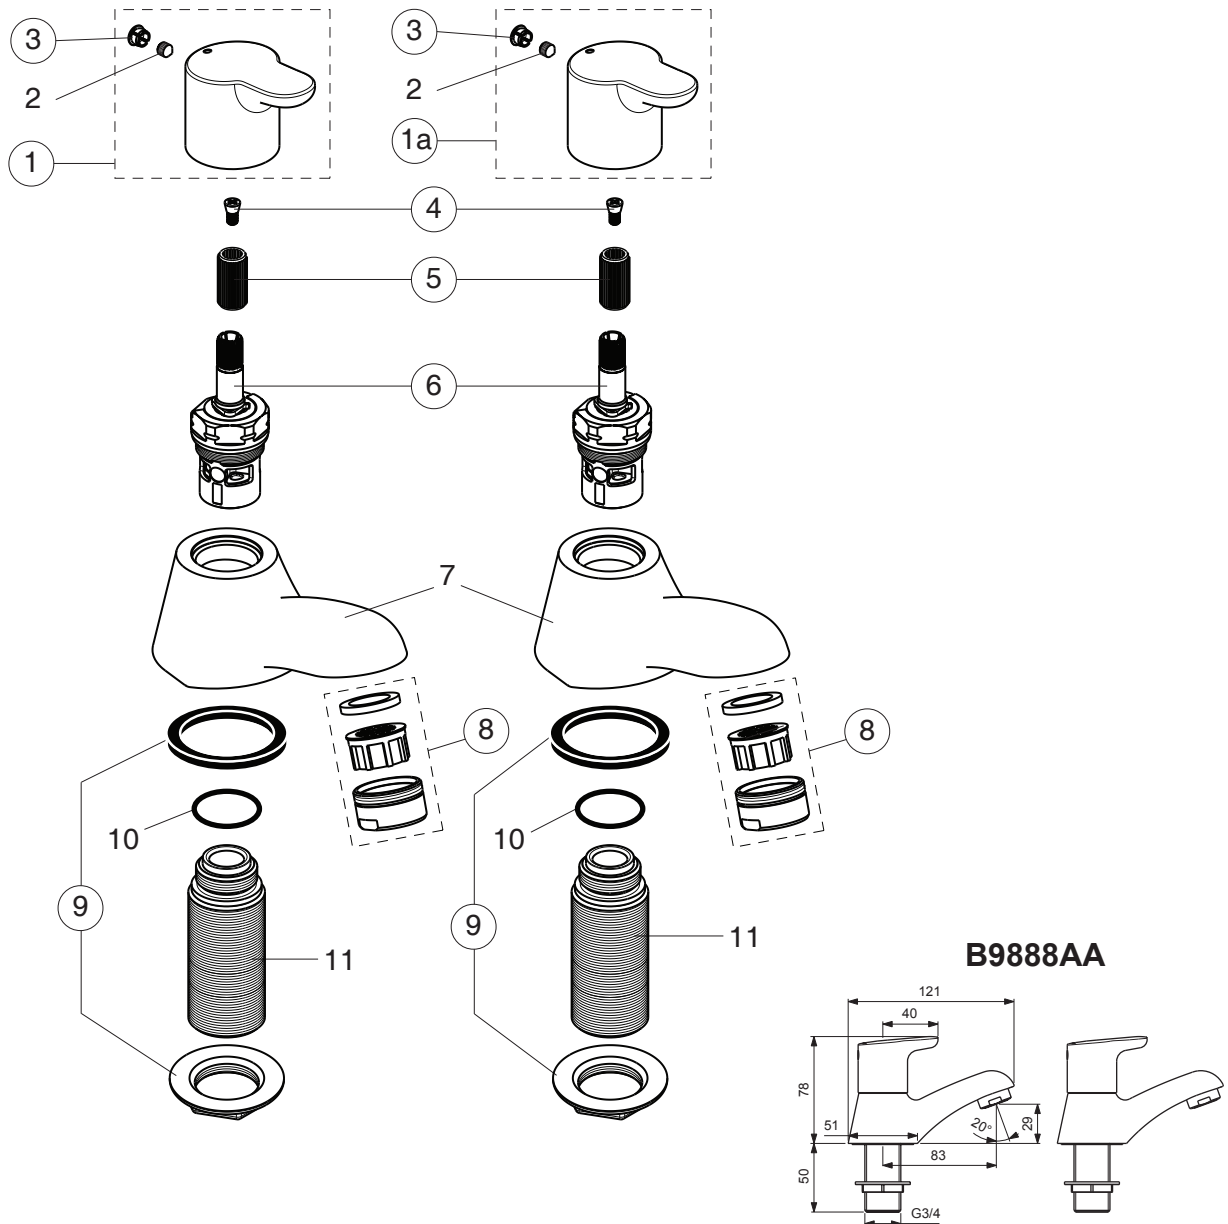

ELEMENTS

Pos.	Signify	Spare parts-Nr.	Quantity	Pos.	Signify	Spare parts-Nr.	Quantity
1	Handle(Red),w/logo-compl.	B961018AA	1 Set				
1a	Handle(Blue),w/logo-compl.	B961017AA	1 Pcs.				
2	Screw M5x6		2 Pcs.				
3	Button	A961157NU	1 Pcs.				
4	Screw M4	A961337NU	1 Pcs.				
5	Griff-insert	A963196NU	1 Pcs.				
6	Cer.disc 90°,s/w open	A963004NU	1 Pcs.				
6a	Cer.disc 90°,a-sw open	A963003NU	1 Pcs.				
7	Body pillar tap G3/4		2 Pcs.				
8	Nozzle	A961625AA	1 Pcs.				
9	Connecting group	B960471NU	1 Set				
10	O-Ring Ø18.2x1.7		2 Pcs.				
11	Connector G3/4		2 Pcs.				