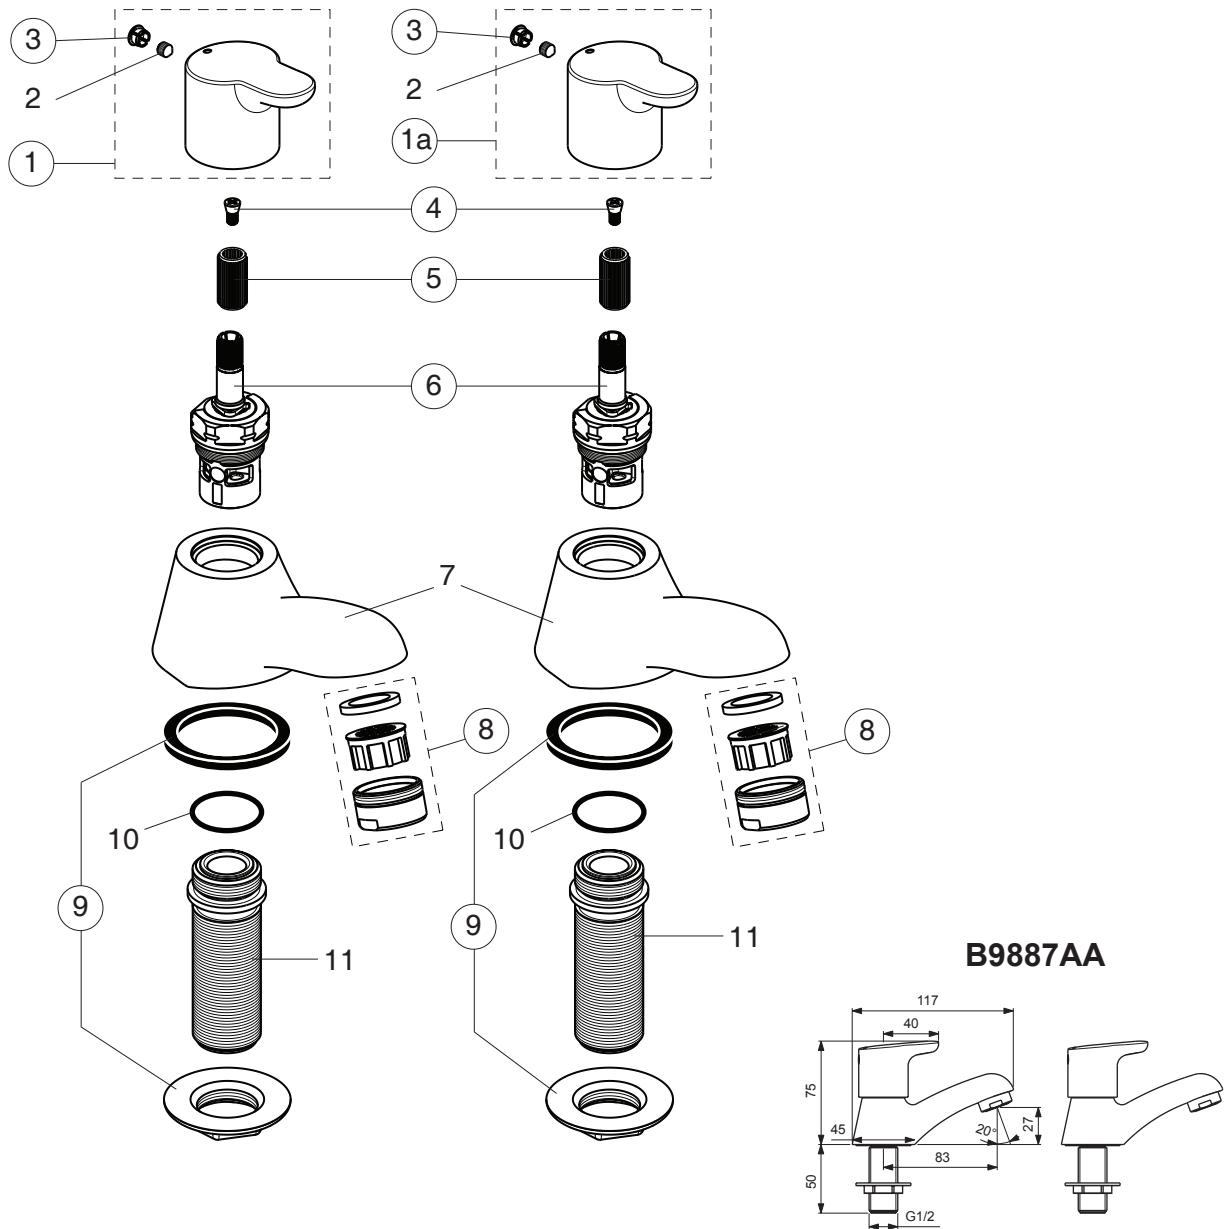

# ELEMENTS

Pos.	Signify	Spare parts-Nr.	Quantity	Pos.	Signify	Spare parts-Nr.	Quantity
1	Handle(Red),w/logo-compl.	B961018AA	1 Set				
1a	Handle(Blue),w/logo-compl.	B961017AA	1 Pcs.				
2	Screw M5x6		2 Pcs.				
3	Button	A961157NU	1 Pcs.				
4	Screw M4	A961337NU	1 Pcs.				
5	Griff-insert	A963196NU	1 Pcs.				
6	Cer.disc 90°,s/w open	A963004NU	1 Pcs.				
6a	Cer.disc 90°,a-sw open	A963003NU	1 Pcs.				
7	Body pillar tap G1/2		2 Pcs.				
8	Nozzle	A961625AA	1 Pcs.				
9	Connecting group	B960480NU	1 Set				
10	O-Ring Ø18.2x1.7		2 Pcs.				
11	Connector G1/2xG1/2		2 Pcs.				