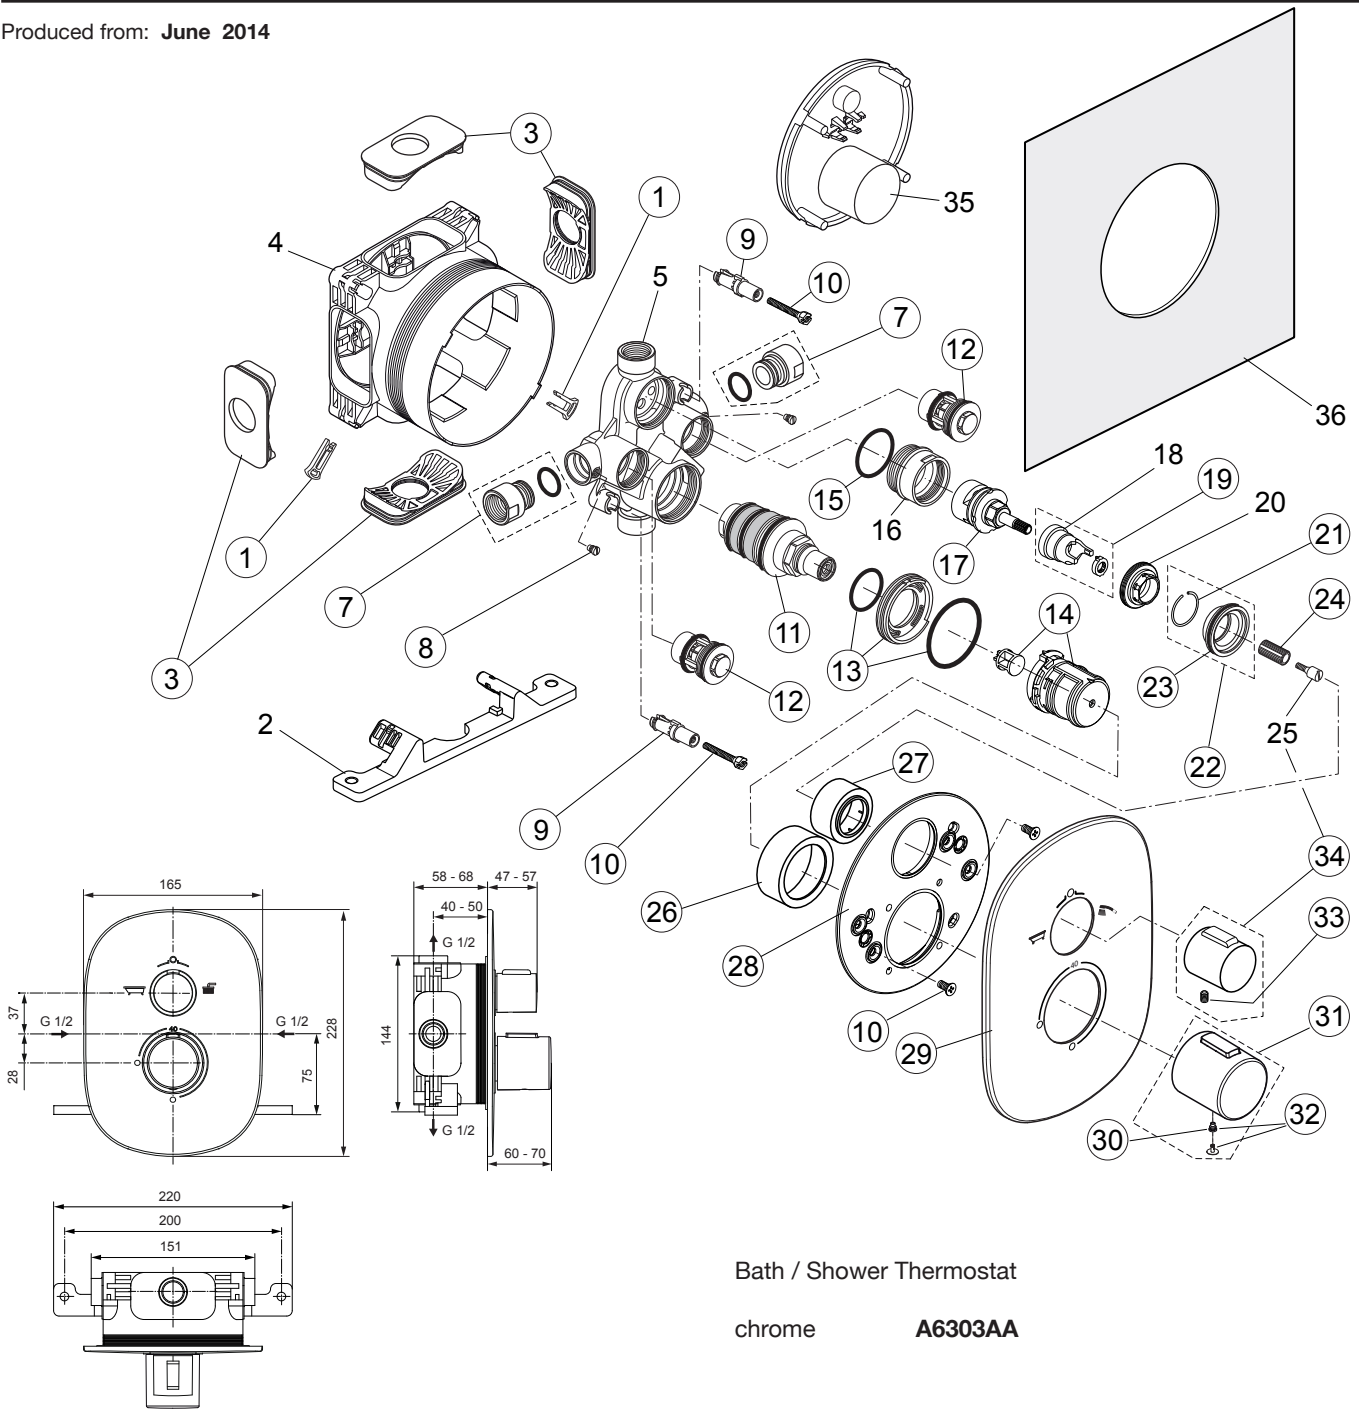

Easy-Box Slim A6303..

Produced from: June 2014

Bath / Shower Thermostat

chrome **A6303AA**

Pos.	Description	Part-Number	Qty.	Pos.	Description	Part-Number	Qty.
1	Adjustment lock	A 963 131 NU*	1 Set	21	Snap ring	A 962 368 NU	1 pcs
2	Fixation Built-in Box			22	Holder f. escutcheon Vol.	F 960 909 NU	1 Set
3	Side sealing	A 963 132 NU	1 Set	23	O - ring Ø 34 x 2	A 960 183 NU	2 pcs
4	Built-in box			24	Handle insert	A 963 196 NU	2 pcs
5	Body Thermostat with Volume control			25	Fixation screw M4 / Ø8 / 22,5		
7	Connection nipple cpl.	F 960 889 NU	1 pcs	26	Cover / Cap Temperature	F 960 910 AA	1 pcs
8	Thread pin M5 x 5,5	A 961 183 NU	1 pcs	27	Cover / Cap Volume Contr.	F 960 911 AA	1 pcs
9	Adapter screw	F 960 903 NU	2 pcs	28	Escutcheon holder compl.	F 961 108 NU	1 pcs
10	Screw set complete	F 960 904 NU*	1 Set	29	Escutcheon with symbols	A 860 958 AA	1 pcs
11	Thermostat cartridge	F 960 905 NU	1 pcs	30	Handle screw M5x5	A 961 095 NU	1 pcs
12	None return-valve DN20	F 960 906 NU	1 pcs	31	Handle Therm w/o print	F 960 952 AA*	1 pcs
13	Holder f. escut. Temp.	F 960 907 NU	1 Set	32	Cap with screw	A 962 149 AA	1 Set
14	Temp.-adjustment compl.	F 960 908 NU	1 pcs	33	Thread pin M5 x 8 DIN913	A 960 229 NU	1 pcs
15	O - ring Ø 34,65 x 1,78	A 962 848 NU	2 pcs	34	Volume handle + pos. 25	F 961 137 AA	1 pcs
16	Thread ring M40 x 1,5			35	Cover for built-in box		
17	Stop valve with diverter	A 962 480 NU	1 pcs	36	Sealing fleece		
18	Clamp cover				Extension kit 22mm	A 6134 AA	1 pcs
19	Clamp cover with washer	A 962 481 NU	1 Set				
20	Clamping nut M36 x 1						

* Universal-Set - not all parts are needed

Slim

Slim