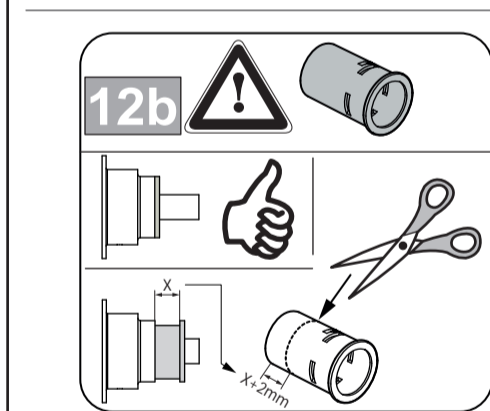

T STOP	P 0,3 MPa 3 bar	65°C	13°C	65	48	45	44	42	40	0	1	2	3	4
										°C	°C	°C	°C	°C