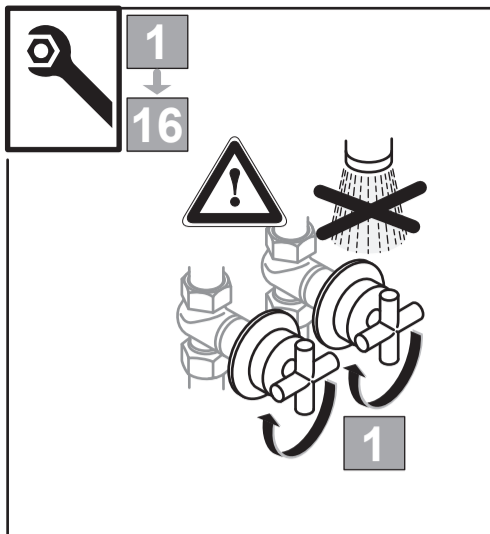

T STOP	P 0,3 MPa 3 bar	65°C	13°C	65	48	45	44	42	40	0	1	2	3	4
										°C	°C	°C	°C	°C