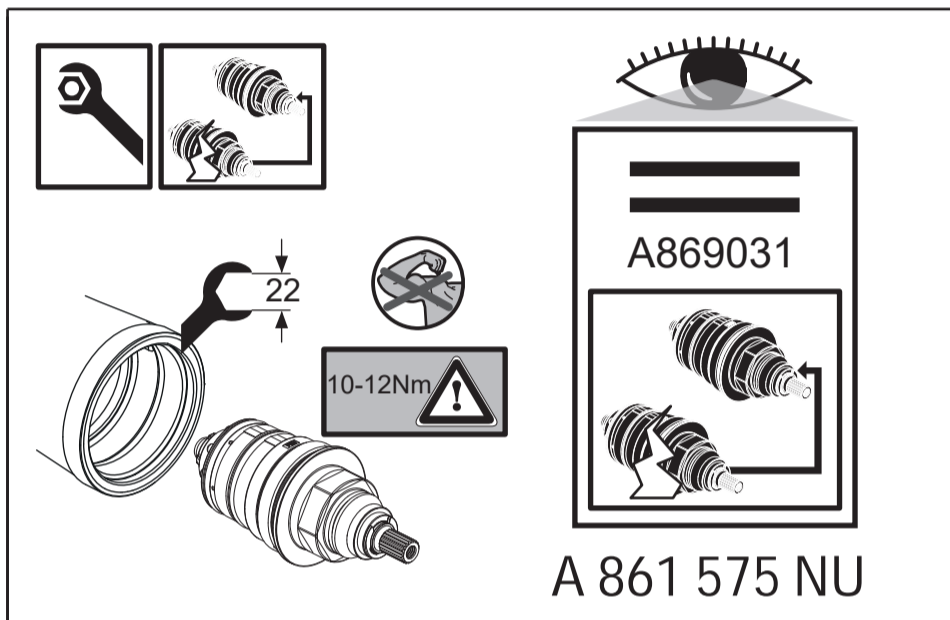

T STOP	P 0,3 MPa 3 bar	65°C	13°C	65	48	45	44	42	40	0	1	2	3	4
										°C	°C	°C	°C	°C