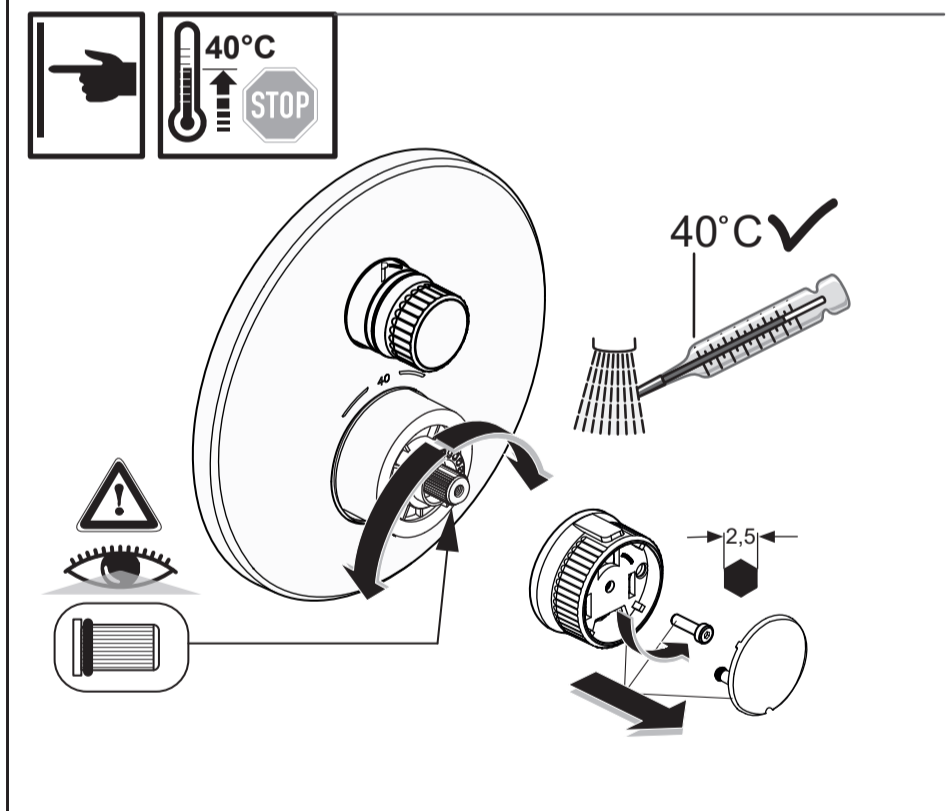

T STOP	P 0,3 MPa 3 bar	65°C	13°C	65	48	45	44	42	40	0	1	2	3	4
										°C	°C	°C	°C	°C