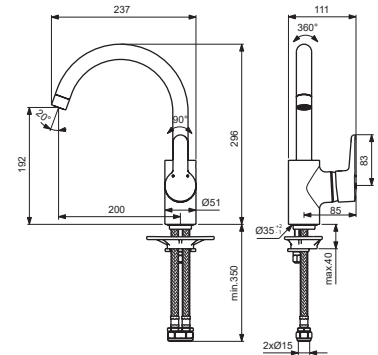

# CONCEPT BLUE

Produced from: April 2022

for article:  
**B9994AA**

Pos.	Signify	Spare parts-Nr.	Quantity	Pos.	Signify	Spare parts-Nr.	Quantity
1	Lever, w/logo-compl.	B961012AA	1 Set				
2	Cap decorative	B960473AA	1 Pcs.				
3	Rosette-compl.	B961113AA	1 Set				
4	Hot limit stop	A861181NU	1 Pcs.				
5	Cartridge Ø38mm	B961491NU*	1 Set				
6	Tub.spout R200mm	B961019AA	1 Set				
6a	Tub.spout R145mm	B961020AA	1 Set				
7	Aerator M22x1/ 5l/m	B961021AA	1 Set				
7a	Flow straightener M22/M24	A962713NU	1 Pcs.				
8	Sealing set for tub.spout	B960295NU	1 Set				
9	Rubber cap Ø8.1x3	B960583NU	1 Pcs.				
10	Connecting set	B960608NU	1 Pcs.				
11	Flex pexhose G1/2 M10x1/ Ø15/L380mm	B960511NU	1 Pcs.				

## B9994AA

Pos.	Signify	Spare parts-Nr.	Quantity	Pos.	Signify	Spare parts-Nr.	Quantity
1	Lever,w/logo ISI-compl.	B961012AA	1 Pcs.	13	Screw M5x5.5	B960297AA	1 Pcs.
2	Screw M5x10	B960473AA	1 Pcs.	14	Screw and cap-compl.	B960608NU	1 Pcs.
3	Cap decorative	B961113AA	1 Pcs.	15	Connecting set	B960511NU	1 Pcs.
4+pos.6	Rosette-compl.	B960477NU	1 Pcs.	16	U plate support bracket fixing kit		1 Pcs.
5	Eco click set ØD40	A963785NU	1 Pcs.	17	Flex pexhose G1/2 M10x1/ Ø15/L380mm		1 Pcs.
6	Screw M41x1.5/M46x1.5		1 Pcs.				
7	Cartridge Ø40mm		1 Pcs.				
8	Pin		1 Pcs.				
9	Body		1 Pcs.				
10	Tub.spout R200mm	B961019AA	1 Pcs.				
10a	Tub.spout R145mm	B961020AA	1 Pcs.				
11	Aerator M22x1/ 5l/m	B961021AA	1 Pcs.				
11a	Flow straightener M22/M24	A962713NU	1 Pcs.				
12	Sealing set for tub.spout	B960295NU	1 Pcs.				