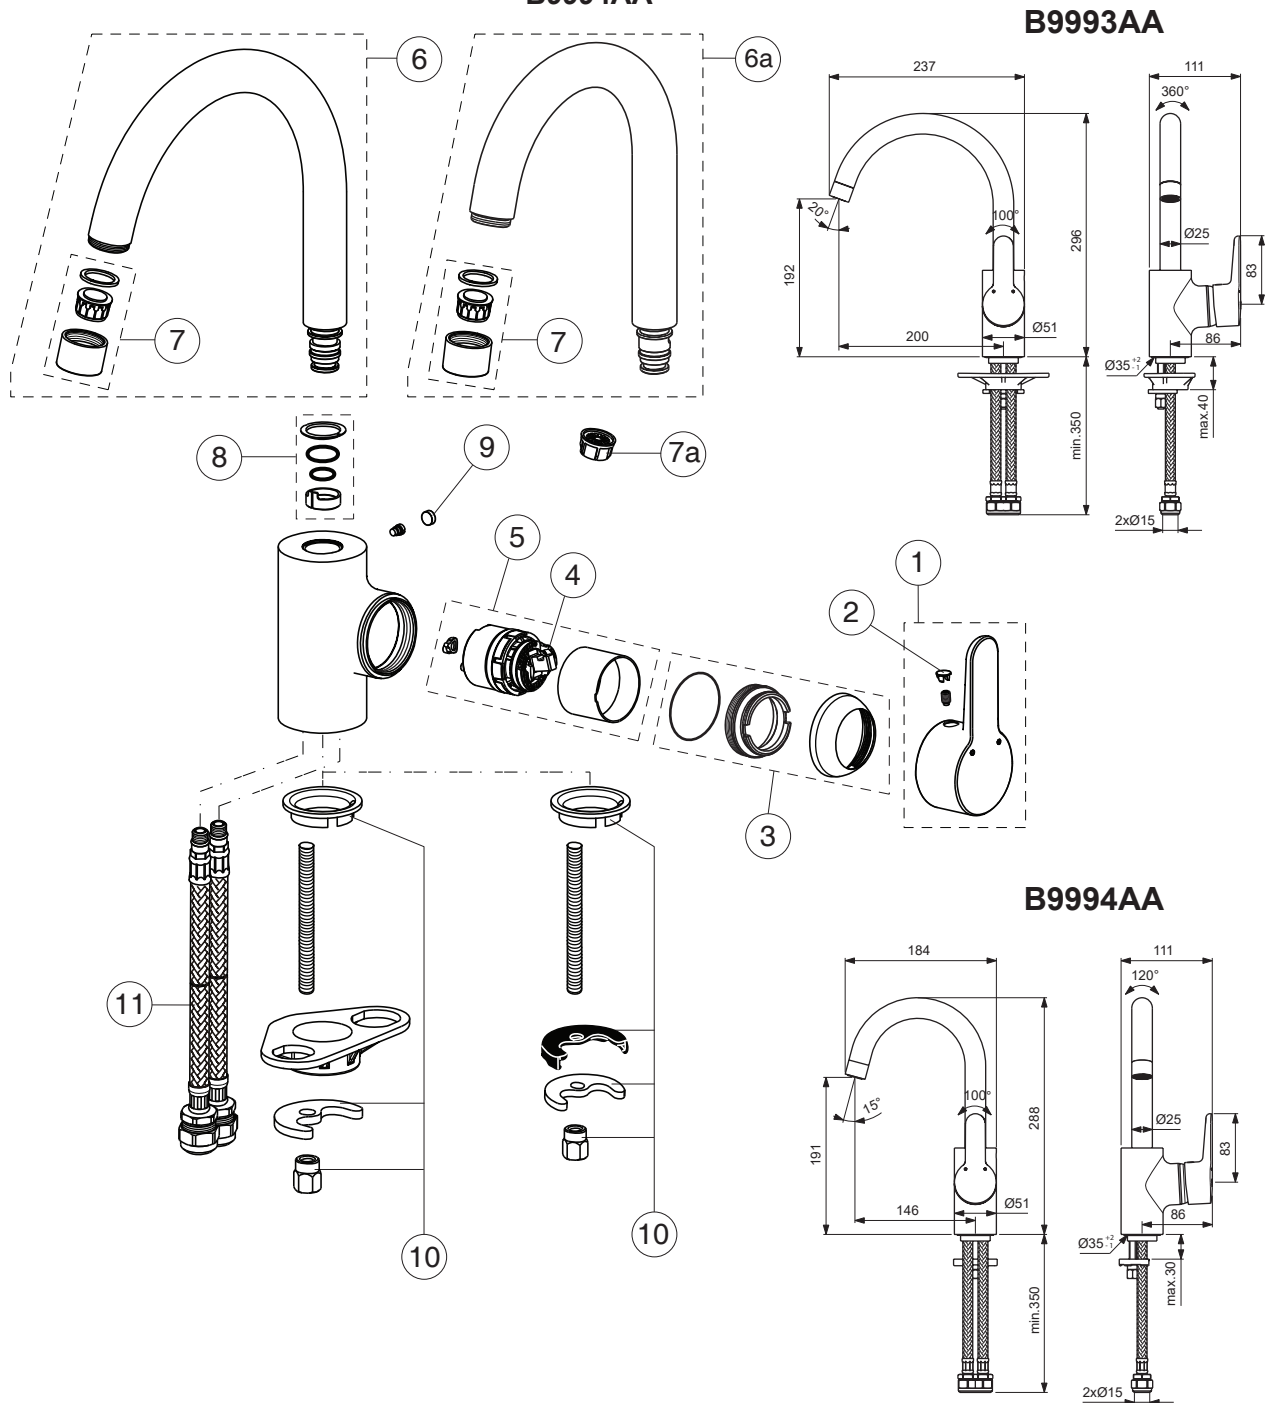

# CONCEPT BLUE

Produced from: April 2022

for article:  
**B9994AA**

Pos.	Signify	Spare parts-Nr.	Quantity	Pos.	Signify	Spare parts-Nr.	Quantity
1	Lever, w/logo-compl.	B961012AA	1 Set				
2	Cap decorative	B960473AA	1 Pcs.				
3	Rosette-compl.	B961113AA	1 Set				
4	Hot limit stop	A861181NU	1 Pcs.				
5	Cartridge Ø38mm	B961491NU*	1 Set				
6	Tub.spout R200mm	B961019AA	1 Set				
6a	Tub.spout R145mm	B961020AA	1 Set				
7	Aerator M22x1/ 5l/m	B961021AA	1 Set				
7a	Flow straightener M22/M24	A962713NU	1 Pcs.				
8	Sealing set for tub.spout	B960295NU	1 Set				
9	Rubber cap Ø8.1x3	B960583NU	1 Pcs.				
10	Connecting set	B960608NU	1 Pcs.				
11	Flex pexhose G1/2 M10x1/ Ø15/L380mm	B960511NU	1 Pcs.				

\*Universal set (not all parts needed)

## B9994AA

Pos.	Signify	Spare parts-Nr.	Quantity	Pos.	Signify	Spare parts-Nr.	Quantity
1	Lever,w/logo ISI-compl.	B961012AA	1 Pcs.	13	Screw M5x5.5	B960297AA	1 Pcs.
2	Screw M5x10	B960473AA	1 Pcs.	14	Screw and cap-compl.	B960608NU	1 Pcs.
3	Cap decorative	B961113AA	1 Pcs.	15	Connecting set	B960511NU	1 Pcs.
4+pos.6	Rosette-compl.	B960477NU	1 Pcs.	16	U plate support bracket fixing kit		1 Pcs.
5	Eco click set ØD40	A963785NU	1 Pcs.	17	Flex pexhose G1/2 M10x1/ Ø15/L380mm		1 Pcs.
6	Screw M41x1.5/M46x1.5		1 Pcs.				
7	Cartridge Ø40mm		1 Pcs.				
8	Pin		1 Pcs.				
9	Body		1 Pcs.				
10	Tub.spout R200mm	B961019AA	1 Pcs.				
10a	Tub.spout R145mm	B961020AA	1 Pcs.				
11	Aerator M22x1/ 5l/m	B961021AA	1 Pcs.				
11a	Flow straightener M22/M24	A962713NU	1 Pcs.				
12	Sealing set for tub.spout	B960295NU	1 Pcs.				