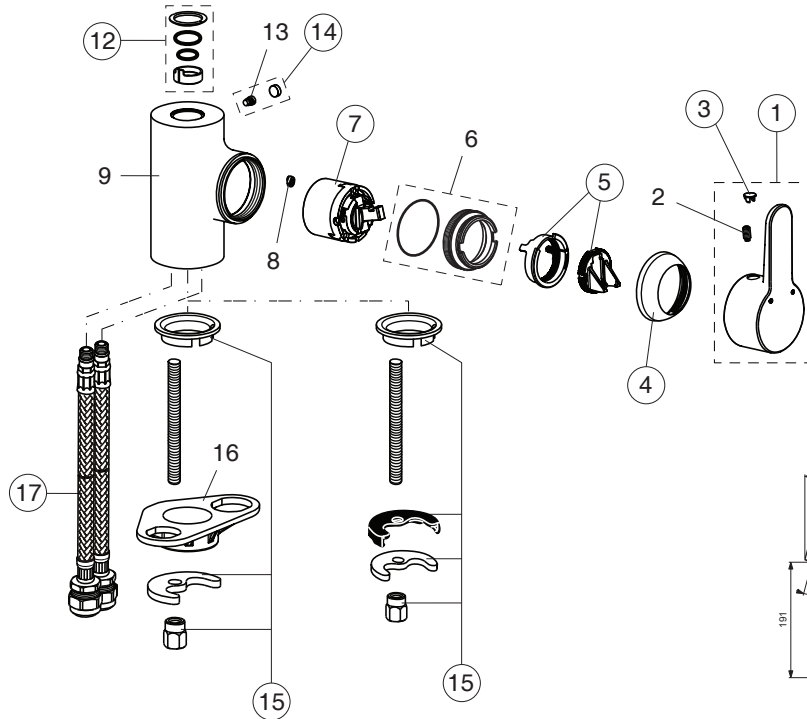

# CONCEPT BLUE

Produced from: April 2022

for article:  
**B9994AA**

Pos.	Signify	Spare parts-Nr.	Quantity	Pos.	Signify	Spare parts-Nr.	Quantity
1	Lever, w/logo-compl.	B961012AA	1 Set				
2	Cap decorative	B960473AA	1 Pcs.				
3	Rosette-compl.	B961113AA	1 Set				
4	Hot limit stop	A861181NU	1 Pcs.				
5	Cartridge Ø38mm	B961491NU*	1 Set				
6	Tub.spout R200mm	B961019AA	1 Set				
6a	Tub.spout R145mm	B961020AA	1 Set				
7	Aerator M22x1/ 5l/m	B961021AA	1 Set				
7a	Flow straightener M22/M24	A962713NU	1 Pcs.				
8	Sealing set for tub.spout	B960295NU	1 Set				
9	Rubber cap Ø8.1x3	B960583NU	1 Pcs.				
10	Connecting set	B960608NU	1 Pcs.				
11	Flex pexhose G1/2 M10x1/ Ø15/L380mm	B960511NU	1 Pcs.				

\*Universal set (not all parts needed)

## B9994AA

Pos.	Signify	Spare parts-Nr.	Quantity	Pos.	Signify	Spare parts-Nr.	Quantity
1	Lever,w/logo ISI-compl.	B961012AA	1 Pcs.	13	Screw M5x5.5	B960297AA	1 Pcs.
2	Screw M5x10	B960473AA	1 Pcs.	14	Screw and cap-compl.	B960608NU	1 Pcs.
3	Cap decorative	B961113AA	1 Pcs.	15	Connecting set	B960511NU	1 Pcs.
4+pos.6	Rosette-compl.	B960477NU	1 Pcs.	16	U plate support bracket fixing kit		1 Pcs.
5	Eco click set ØD40	A963785NU	1 Pcs.	17	Flex pexhose G1/2 M10x1/ Ø15/L380mm		1 Pcs.
6	Screw M41x1.5/M46x1.5		1 Pcs.				
7	Cartridge Ø40mm		1 Pcs.				
8	Pin		1 Pcs.				
9	Body		1 Pcs.				
10	Tub.spout R200mm	B961019AA	1 Pcs.				
10a	Tub.spout R145mm	B961020AA	1 Pcs.				
11	Aerator M22x1/ 5l/m	B961021AA	1 Pcs.				
11a	Flow straightener M22/M24	A962713NU	1 Pcs.				
12	Sealing set for tub.spout	B960295NU	1 Pcs.				