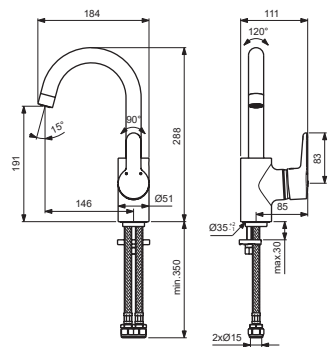

# CONCEPT BLUE

Produced from: April 2022

for article:  
**B9994AA**

Pos.	Signify	Spare parts-Nr.	Quantity	Pos.	Signify	Spare parts-Nr.	Quantity
1	Lever, w/logo-compl.	B961012AA	1 Set				
2	Cap decorative	B960473AA	1 Pcs.				
3	Rosette-compl.	B961113AA	1 Set				
4	Hot limit stop	A861181NU	1 Pcs.				
5	Cartridge Ø38mm	B961491NU*	1 Set				
6	Tub.spout R200mm	B961019AA	1 Set				
6a	Tub.spout R145mm	B961020AA	1 Set				
7	Aerator M22x1/ 5l/m	B961021AA	1 Set				
7a	Flow straightener M22/M24	A962713NU	1 Pcs.				
8	Sealing set for tub.spout	B960295NU	1 Set				
9	Rubber cap Ø8.1x3	B960583NU	1 Pcs.				
10	Connecting set	B960608NU	1 Pcs.				
11	Flex pexhose G1/2 M10x1/ Ø15/L380mm	B960511NU	1 Pcs.				

## B9994AA

Pos.	Signify	Spare parts-Nr.	Quantity	Pos.	Signify	Spare parts-Nr.	Quantity
1	Lever,w/logo ISI-compl.	B961012AA	1 Pcs.	13	Screw M5x5.5	B960297AA	1 Pcs.
2	Screw M5x10	B960473AA	1 Pcs.	14	Screw and cap-compl.	B960608NU	1 Pcs.
3	Cap decorative	B961113AA	1 Pcs.	15	Connecting set	B960511NU	1 Pcs.
4+pos.6	Rosette-compl.	B960477NU	1 Pcs.	16	U plate support bracket fixing kit		1 Pcs.
5	Eco click set ØD40	A963785NU	1 Pcs.	17	Flex pexhose G1/2 M10x1/ Ø15/L380mm		1 Pcs.
6	Screw M41x1.5/M46x1.5		1 Pcs.				
7	Cartridge Ø40mm		1 Pcs.				
8	Pin		1 Pcs.				
9	Body		1 Pcs.				
10	Tub.spout R200mm	B961019AA	1 Pcs.				
10a	Tub.spout R145mm	B961020AA	1 Pcs.				
11	Aerator M22x1/ 5l/m	B961021AA	1 Pcs.				
11a	Flow straightener M22/M24	A962713NU	1 Pcs.				
12	Sealing set for tub.spout	B960295NU	1 Pcs.				