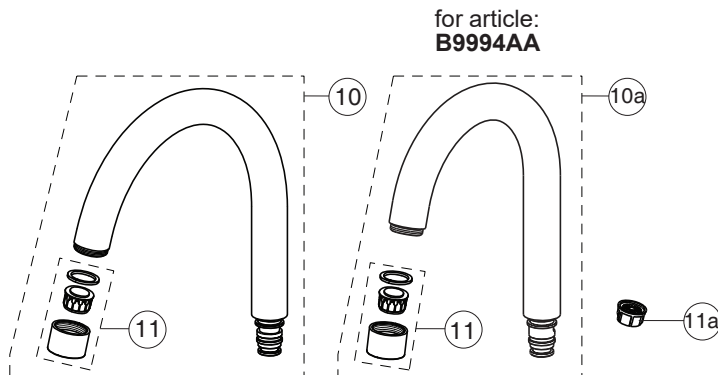

# CONCEPT BLUE

Produced from: April 2022

for article:  
**B9994AA**

Pos.	Signify	Spare parts-Nr.	Quantity	Pos.	Signify	Spare parts-Nr.	Quantity
1	Lever, w/logo-compl.	B961012AA	1 Set				
2	Cap decorative	B960473AA	1 Pcs.				
3	Rosette-compl.	B961113AA	1 Set				
4	Hot limit stop	A861181NU	1 Pcs.				
5	Cartridge Ø38mm	B961491NU*	1 Set				
6	Tub.spout R200mm	B961019AA	1 Set				
6a	Tub.spout R145mm	B961020AA	1 Set				
7	Aerator M22x1/ 5l/m	B961021AA	1 Set				
7a	Flow straightener M22/M24	A962713NU	1 Pcs.				
8	Sealing set for tub.spout	B960295NU	1 Set				
9	Rubber cap Ø8.1x3	B960583NU	1 Pcs.				
10	Connecting set	B960608NU	1 Pcs.				
11	Flex pexhose G1/2 M10x1/ Ø15/L380mm	B960511NU	1 Pcs.				

\*Universal set (not all parts needed)

## B9994AA

Pos.	Signify	Spare parts-Nr.	Quantity	Pos.	Signify	Spare parts-Nr.	Quantity
1	Lever,w/logo ISI-compl.	B961012AA	1 Pcs.	13	Screw M5x5.5	B960297AA	1 Pcs.
2	Screw M5x10	B960473AA	1 Pcs.	14	Screw and cap-compl.	B960608NU	1 Pcs.
3	Cap decorative	B961113AA	1 Pcs.	15	Connecting set	B960511NU	1 Pcs.
4+pos.6	Rosette-compl.	B960477NU	1 Pcs.	16	U plate support bracket fixing kit		1 Pcs.
5	Eco click set ØD40	A963785NU	1 Pcs.	17	Flex pexhose G1/2 M10x1/ Ø15/L380mm		1 Pcs.
6	Screw M41x1.5/M46x1.5		1 Pcs.				
7	Cartridge Ø40mm		1 Pcs.				
8	Pin		1 Pcs.				
9	Body		1 Pcs.				
10	Tub.spout R200mm	B961019AA	1 Pcs.				
10a	Tub.spout R145mm	B961020AA	1 Pcs.				
11	Aerator M22x1/ 5l/m	B961021AA	1 Pcs.				
11a	Flow straightener M22/M24	A962713NU	1 Pcs.				
12	Sealing set for tub.spout	B960295NU	1 Pcs.				