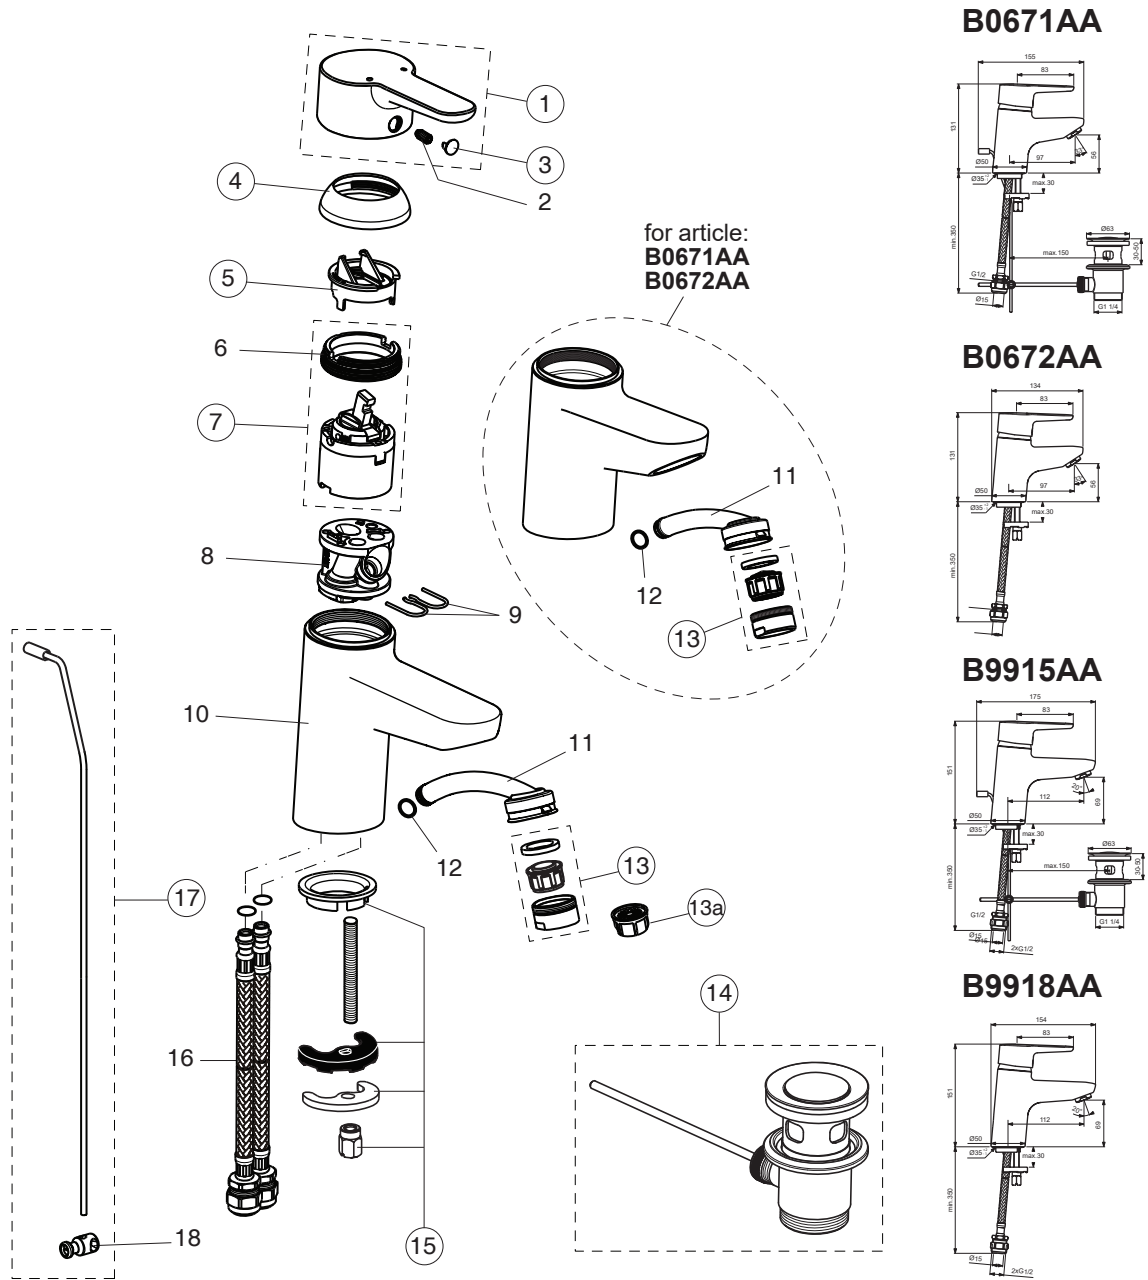

# CONCEPT BLUE

Produced from: April 2022

Pos.	Signify	Spare parts-Nr.	Quantity	Pos.	Signify	Spare parts-Nr.	Quantity
1	Lever,w/logo-compl.	B961010AA	1 Set				
2	Cap decorative	B960473AA	1 Pcs.				
3	Cap	B960862AA	1 Set				
4	Hot limit stop	A861181NU	1 Pcs.				
5	Cartridge Ø38mm	B961491NU*	1 Set				
6	Aerator M24x1	B960754AA	1 Set				
6a	Flow straightener M22/M24	A962713NU	1 Pcs.				
7	Pop-up drain ass.	A962991AA	1 Set				
8	Connecting set	B960608NU	1 Set				
9	Pop up waste-compl.	B961039AA	1 Set				

\*Universal set (not all parts needed)

# CONCEPT BLUE

Produced from: Feb.2016

Pos.	Signify	Spare parts-Nr.	Quantity	Pos.	Signify	Spare parts-Nr.	Quantity
1	Lever,w/logo ISI-compl.	B961010AA	1 Pcs.	14	Pop-up drain ass.	A962991AA	1 Pcs.
2	Screw M5x10		1 Pcs.	15	Connecting set	B960608NU	1 Set
3	Cap decorative	B960473AA	1 Pcs.	16	Flex hose G1/2		2 Pcs.
4+pos.6	Cap	B960862AA	1 Pcs.	17	Pop up waste-compl.	B961039AA	1 Set
5	Eco click set D40	B960477NU	1 Pcs.	18	Pop up waste shackle		1 Pcs.
6	Screw M43x1.5 M41x1.5		1 Pcs.				
7	Cartridge Ø40-high-flow	B960775NU	1 Pcs.				
8	Manifold		1 Pcs.				
9	Clip		2 Pcs.				
10	Body basin		1 Pcs.				
11	Tube M24x1		1 Pcs.				
12	O-Ring Ø7.65x1.78		1 Pcs.				
13	Aerator M24x1	B960754AA	1 Pcs.				
13a	Flow straightener M22/M24	A962713NU	1 Pcs.				