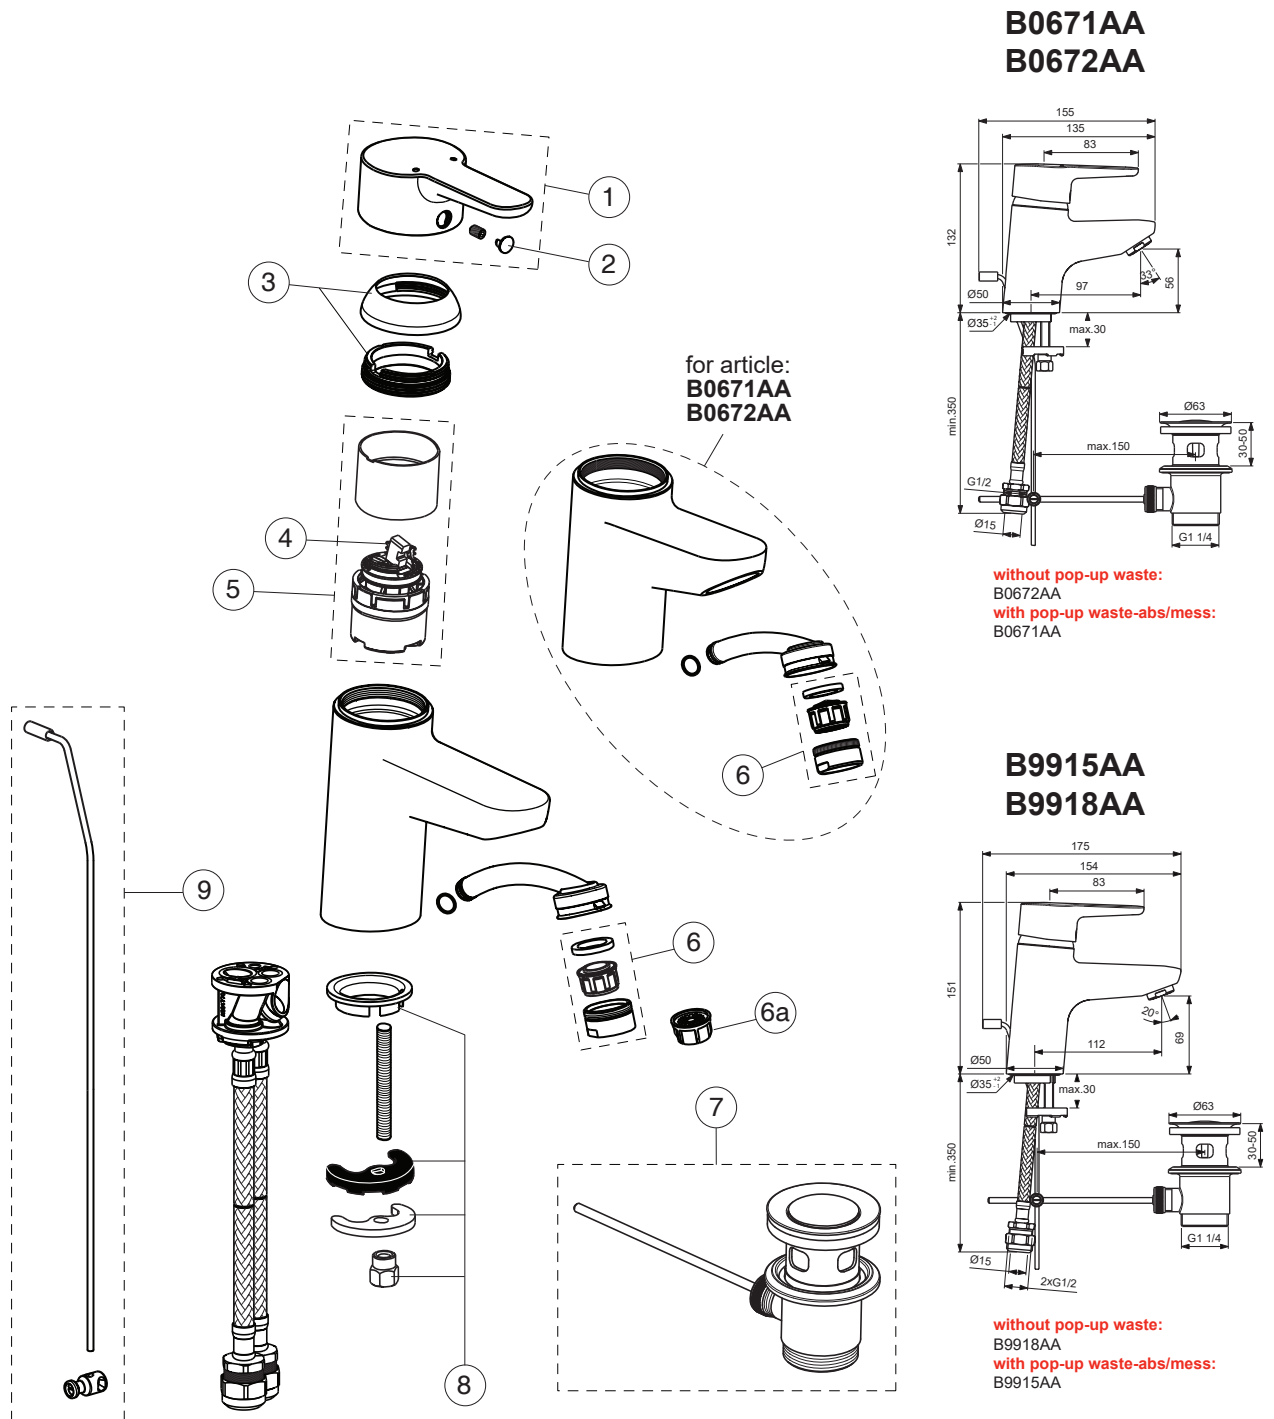

# CONCEPT BLUE

Produced from: April 2022

Pos.	Signify	Spare parts-Nr.	Quantity	Pos.	Signify	Spare parts-Nr.	Quantity
1	Lever,w/logo-compl.	B961010AA	1 Set				
2	Cap decorative	B960473AA	1 Pcs.				
3	Cap	B960862AA	1 Set				
4	Hot limit stop	A861181NU	1 Pcs.				
5	Cartridge Ø38mm	B961491NU*	1 Set				
6	Aerator M24x1	B960754AA	1 Set				
6a	Flow straightener M22/M24	A962713NU	1 Pcs.				
7	Pop-up drain ass.	A962991AA	1 Set				
8	Connecting set	B960608NU	1 Set				
9	Pop up waste-compl.	B961039AA	1 Set				

\*Universal set (not all parts needed)

# CONCEPT BLUE

Produced from: Feb.2016

Pos.	Signify	Spare parts-Nr.	Quantity	Pos.	Signify	Spare parts-Nr.	Quantity
1	Lever,w/logo ISI-compl.	B961010AA	1 Pcs.	14	Pop-up drain ass.	A962991AA	1 Pcs.
2	Screw M5x10		1 Pcs.	15	Connecting set	B960608NU	1 Set
3	Cap decorative	B960473AA	1 Pcs.	16	Flex hose G1/2		2 Pcs.
4+pos.6	Cap	B960862AA	1 Pcs.	17	Pop up waste-compl.	B961039AA	1 Set
5	Eco click set D40	B960477NU	1 Pcs.	18	Pop up waste shackle		1 Pcs.
6	Screw M43x1.5 M41x1.5		1 Pcs.				
7	Cartridge Ø40-high-flow	B960775NU	1 Pcs.				
8	Manifold		1 Pcs.				
9	Clip		2 Pcs.				
10	Body basin		1 Pcs.				
11	Tube M24x1		1 Pcs.				
12	O-Ring Ø7.65x1.78		1 Pcs.				
13	Aerator M24x1	B960754AA	1 Pcs.				
13a	Flow straightener M22/M24	A962713NU	1 Pcs.				