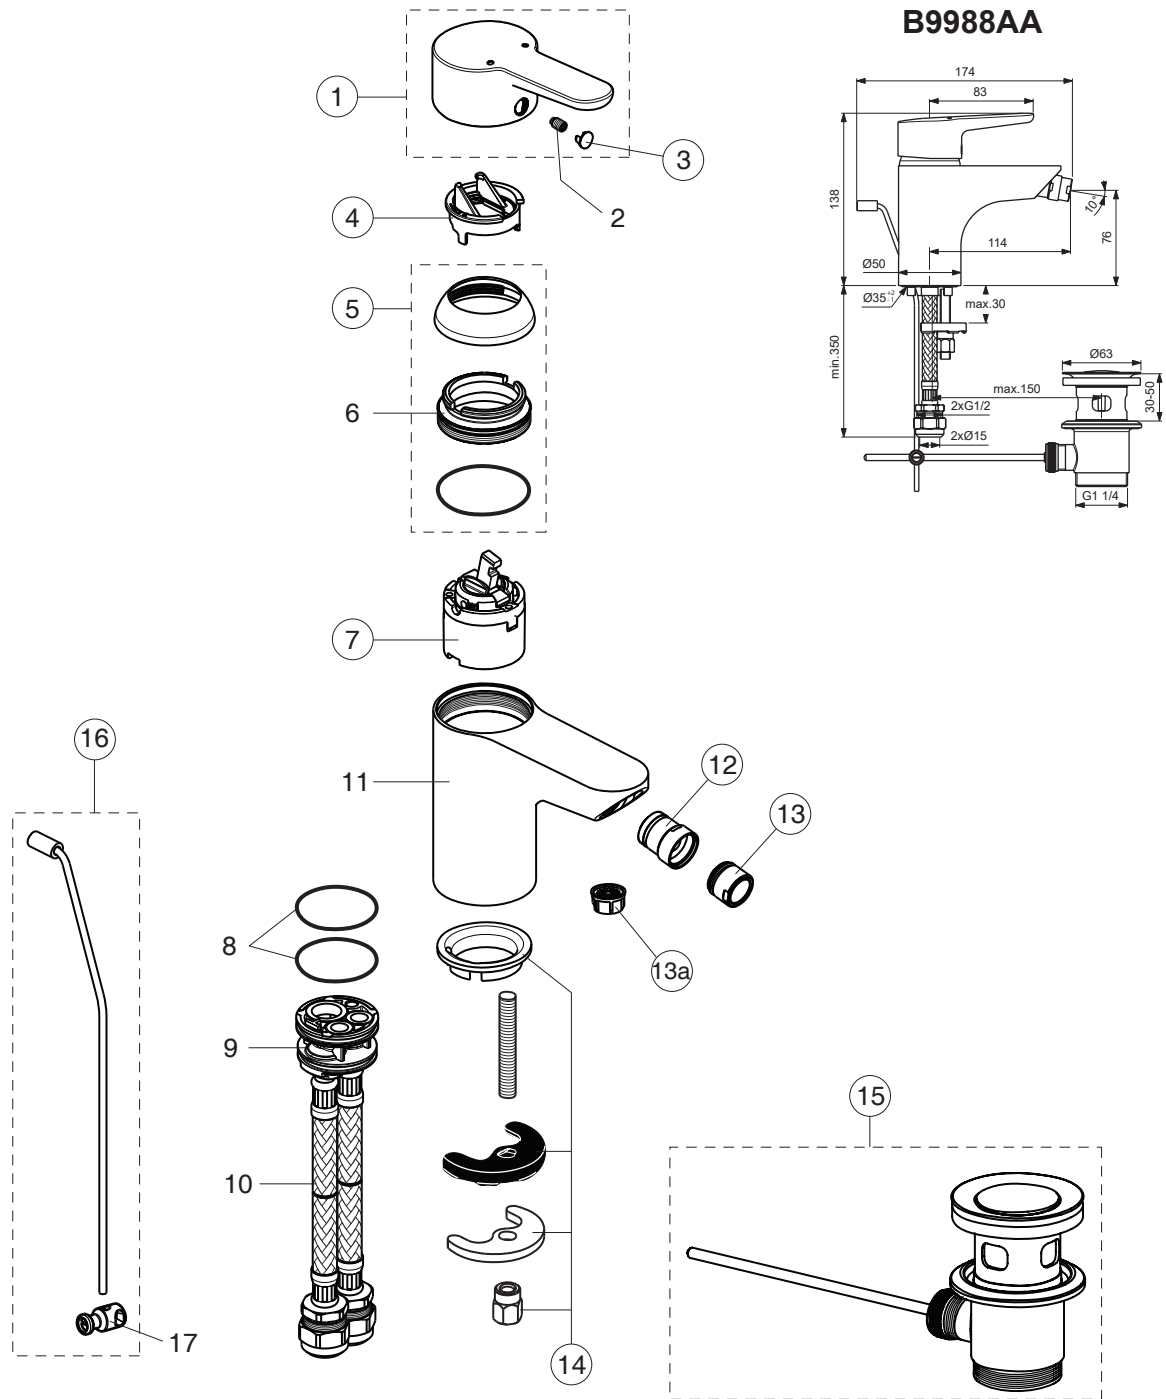

CONCEPT BLUE

Produced from: April 2022

Pos.	Signify	Spare parts-Nr.	Quantity	Pos.	Signify	Spare parts-Nr.	Quantity
1	Lever,w/logo-compl.	B961010AA	1 Set				
2	Cap decorative	B960473AA	1 Pcs.				
3	Rosette-compl.	B961113AA	1 Set				
4	Hot limit stop	A861181NU	1 Pcs.				
5	Cartridge Ø38mm	B961491NU*	1 Set				
6	Ball joint M18x1	A960019AA	1 Pcs.				
7	Aerator M18x1, 5l/min	A963369AA	1 Set				
7a	Flow straightener M22/M24	A962713NU	1 Pcs.				
8	Connecting set	B960608NU	1 Set				
9	Pop-up drain ass.	A962991AA	1 Set				
10	Pop up waste-compl.	B961039AA	1 Set				

*Universal set (not all parts needed)

CONCEPT BLUE

Produced from: April 2018

Pos.	Signify	Spare parts-Nr.	Quantity	Pos.	Signify	Spare parts-Nr.	Quantity
1	Lever, w/logo-compl.	B961010AA	1 Pcs.	13a	Flow straightener M22/M24	A962713NU	1 Pcs.
2	Screw M5x8		1 Pcs.	14	Connecting set	B960608NU	1 Set
3	Cap decorative	B960473AA	1 Pcs.	15	Pop-up drain ass.	A962991AA	1 Pcs.
4	Eco click set Ø40	B960477NU	1 Pcs.	16	Pop up waste-compl.	B961039AA	1 Set
5	Rosette-compl.	B961113AA	1 Pcs.	17	Pop up waste shackle		1 Pcs.
6	Screw M41x1.5/M46x1.5		1 Pcs.				
7	Cartridge Ø40-high-flow	B960775NU	1 Pcs.				
8	O-Ring Ø35x2		2 Pcs.				
9	Manifold		1 Pcs.				
10	Flex hose G1/2 Ø15/L400mm		2 Pcs.				
11	Body bidet		1 Pcs.				
12	Ball joint M18x1	A960019AA	1 Pcs.				
13	Aerator M18x1, 5l/min	A963369AA	1 Pcs.				