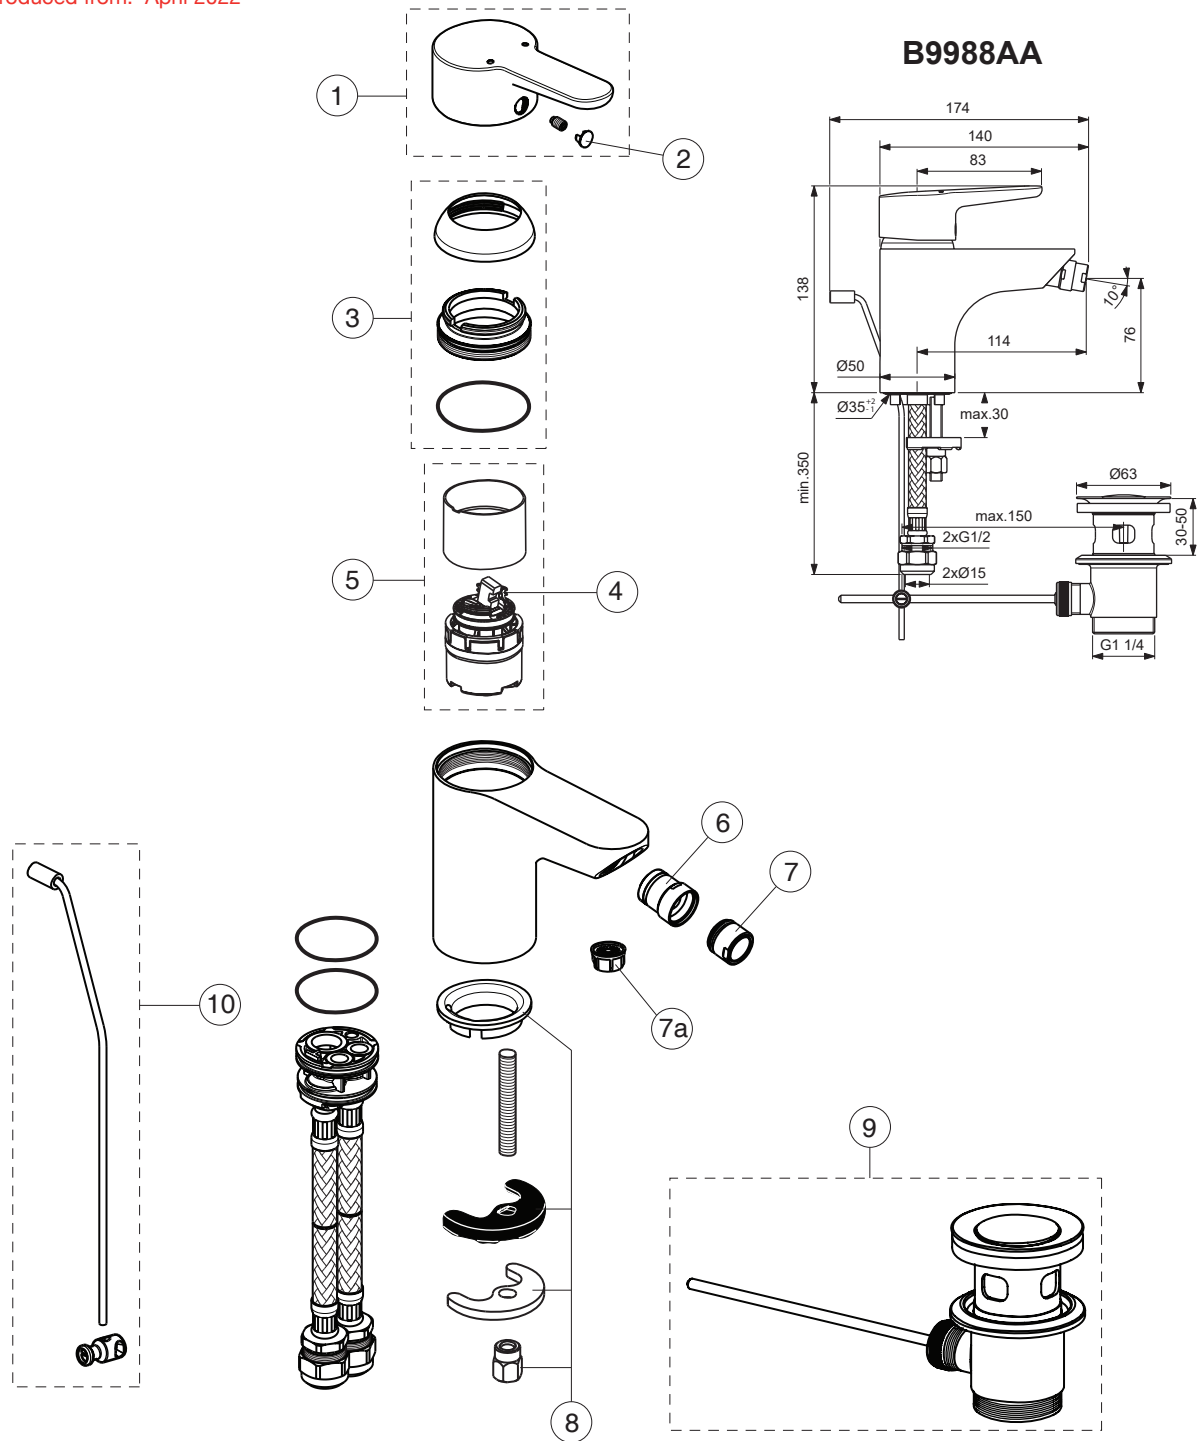

CONCEPT BLUE

Produced from: April 2022

Pos.	Signify	Spare parts-Nr.	Quantity	Pos.	Signify	Spare parts-Nr.	Quantity
1	Lever,w/logo-compl.	B961010AA	1 Set				
2	Cap decorative	B960473AA	1 Pcs.				
3	Rosette-compl.	B961113AA	1 Set				
4	Hot limit stop	A861181NU	1 Pcs.				
5	Cartridge Ø38mm	B961491NU*	1 Set				
6	Ball joint M18x1	A960019AA	1 Pcs.				
7	Aerator M18x1, 5l/min	A963369AA	1 Set				
7a	Flow straightener M22/M24	A962713NU	1 Pcs.				
8	Connecting set	B960608NU	1 Set				
9	Pop-up drain ass.	A962991AA	1 Set				
10	Pop up waste-compl.	B961039AA	1 Set				

*Universal set (not all parts needed)

CONCEPT BLUE

Produced from: April 2018

Pos.	Signify	Spare parts-Nr.	Quantity	Pos.	Signify	Spare parts-Nr.	Quantity
1	Lever, w/logo-compl.	B961010AA	1 Pcs.	13a	Flow straightener M22/M24	A962713NU	1 Pcs.
2	Screw M5x8		1 Pcs.	14	Connecting set	B960608NU	1 Set
3	Cap decorative	B960473AA	1 Pcs.	15	Pop-up drain ass.	A962991AA	1 Pcs.
4	Eco click set Ø40	B960477NU	1 Pcs.	16	Pop up waste-compl.	B961039AA	1 Set
5	Rosette-compl.	B961113AA	1 Pcs.	17	Pop up waste shackle		1 Pcs.
6	Screw M41x1.5/M46x1.5		1 Pcs.				
7	Cartridge Ø40-high-flow	B960775NU	1 Pcs.				
8	O-Ring Ø35x2		2 Pcs.				
9	Manifold		1 Pcs.				
10	Flex hose G1/2 Ø15/L400mm		2 Pcs.				
11	Body bidet		1 Pcs.				
12	Ball joint M18x1	A960019AA	1 Pcs.				
13	Aerator M18x1, 5l/min	A963369AA	1 Pcs.				