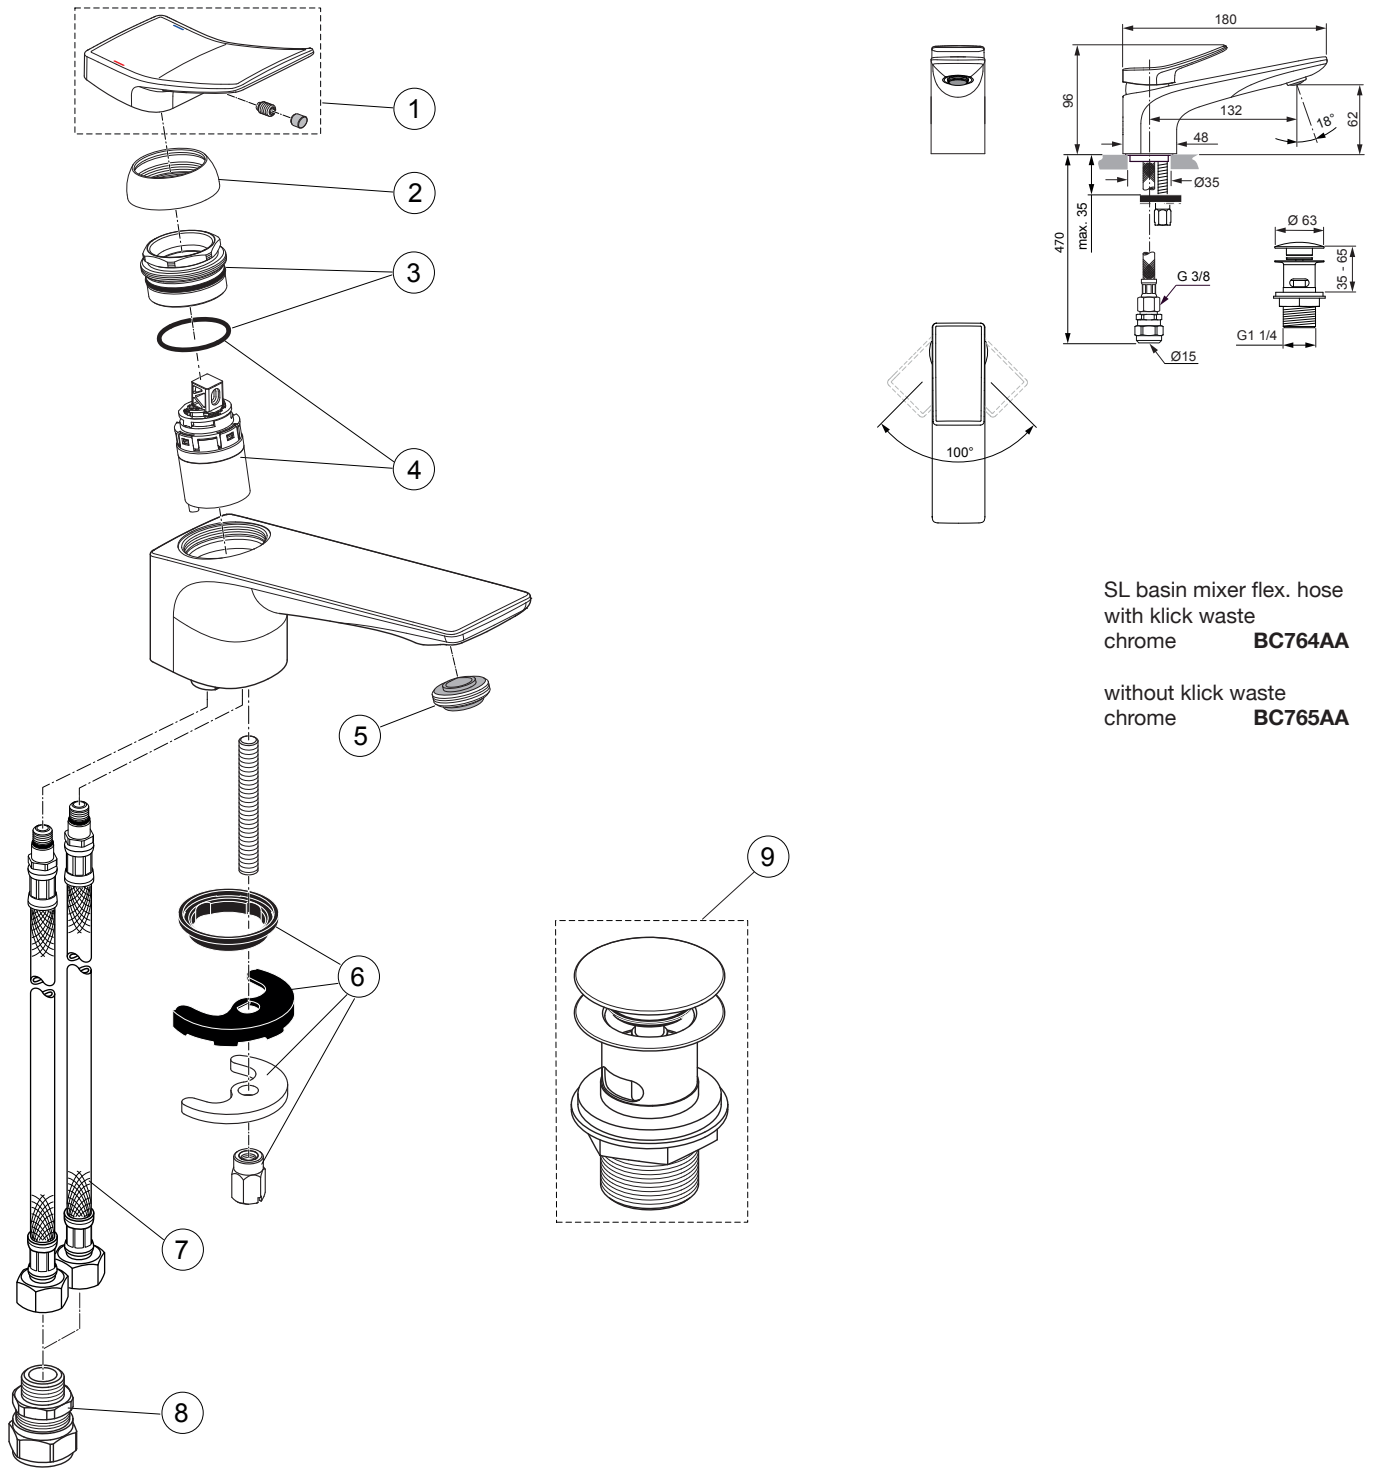

Produced since: **Nov. 2019**

SL basin mixer flex. hose
with klick waste
chrome **BC764AA**

without klick waste
chrome **BC765AA**

Replace XX with the appropriate finish code

Chrome = AA Silver Storm = GN Gold = A2 Magnetic Grey = A5

Example spare part order:

A 861 416 AA in Chrome

Pos.	Description	Part-Number	Qty.	Pos.	Description	Part-Number	Qty.
1	Lever cpl.	A 861 435 XX	1 Set				
2	Cover cap	A 861 417 XX	1 pcs				
3	O - Ring Ø 28 x 2	A 963 299 NU	1 pcs				
4	Cartridge Ø28 + O - Ring	A 861 399 NU	1 Set				
5	Aerator M24x1	A 861 436 NU	1 pcs				
6	Fixation kit	A 964 520 NU*	1 Set				
7	Flex. hose M8x1-G3/8-450	A 860 612 NU	1 pcs				
8	Connector G3/8 D15	B 960 845 NU	2 pcs				
9	Klick waste complete	E 1482 XX	1 Set				

*Universal set (not all parts needed)