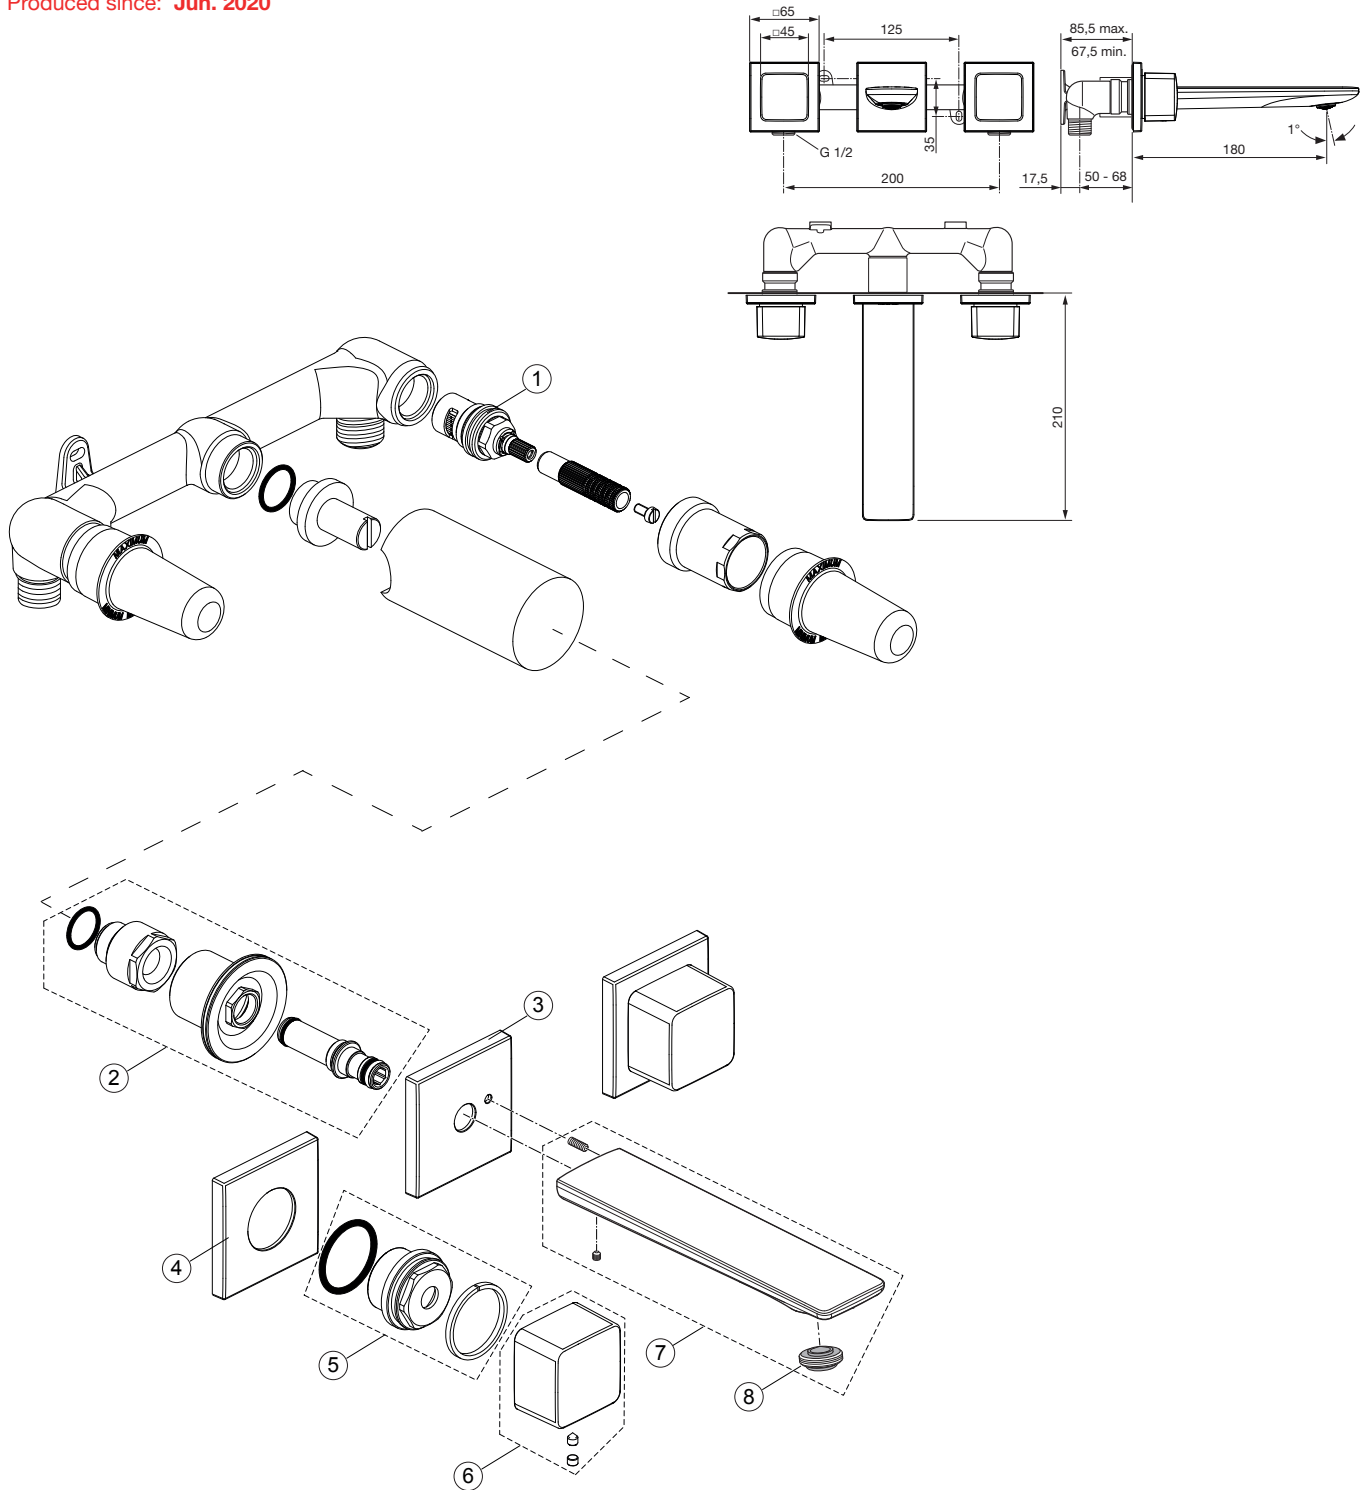

Produced since: Jun. 2020

Replace XX with the appropriate finish code

Chrome = AA Silver Storm = GN Gold = A2 Magnetic Grey = A5

Example spare part order:

A 861 423 AA in Chrome

Pos.	Description	Part-Number	Qty.	Pos.	Description	Part-Number	Qty.
1a	Cartridge G1/2 90° cold	A 861 244 NU*	1 Set				
1b	Cartridge G1/2 90° warm	A 861 243 NU*	1 Set				
2	Connector nipple cpl.	A 861 509 NU	1 Set				
3	Escutcheon spout	A 861 510 XX	1 Set				
4	Escutcheon Lever	A 861 511 XX	1 Set				
5	Connector nipple cpl.	A 861 512 XX	1 Set				
6	Lever cpl.	A 861 425 XX*	1 Set				
7	Spout cpl. 180mm	A 861 426 XX	1 Set				
8	Aerator M24x1 - 5ltr/min	A 861 418 NU	1 pcs				

*Universal set (not all parts needed)