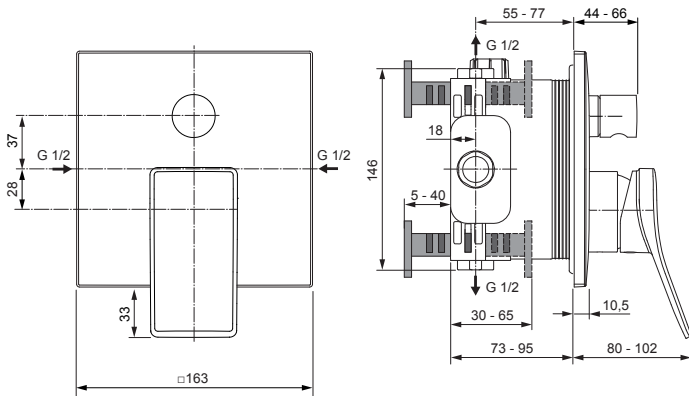

Replace **XX** with the appropriate finish code

Chrome = AA   Silver Storm = GN   Gold = A2   Magnetic Grey = A5

Example spare part order:

A 861 441 AA in Chrome

Pos.	Description	Part-Number	Qty.	Pos.	Description	Part-Number	Qty.
1	Install. depth adjust.	A 963 131 NU	1 Set	11	Cover / Cap for diverter	A 860 902 XX	1 pcs
2	Side sealing	A 963 132 NU	1 Set	12	Escutcheon holder cpl.	A 860 897 NU	1 Set
3	O-ring Ø 17 x 2,5	A 963 143 NU	1 Set	13	Escutcheon w Logo	A 861 445 XX	1 pcs
4	Flushing device cpl.	A 963 146 NU	1 Set	14	Pull knob	A 860 901 XX	1 pcs
5	Screw set complete	A 960 890 NU*	1 Set	15	Lever cpl.	A 861 443 XX	1 Set
6	Low noise insert	A 960 891 NU	1 pcs	16	Extension kit 20mm	A 960 704 NU	1 Set
7	Stop valve	A 960 706 NU	2 pcs		Extension kit 40mm	A 962 476 NU	1 Set
8	Diverter complete	A 963 443 NU	1 pcs	17	Distanzframe 20mm	A 861 444 XX	1 Set
9	Cartridge with ECO-kit	A 960 500 NU	1 Set				
10	Cover cap	A 861 441 XX	1 pcs				

*Universal set (not all parts needed)