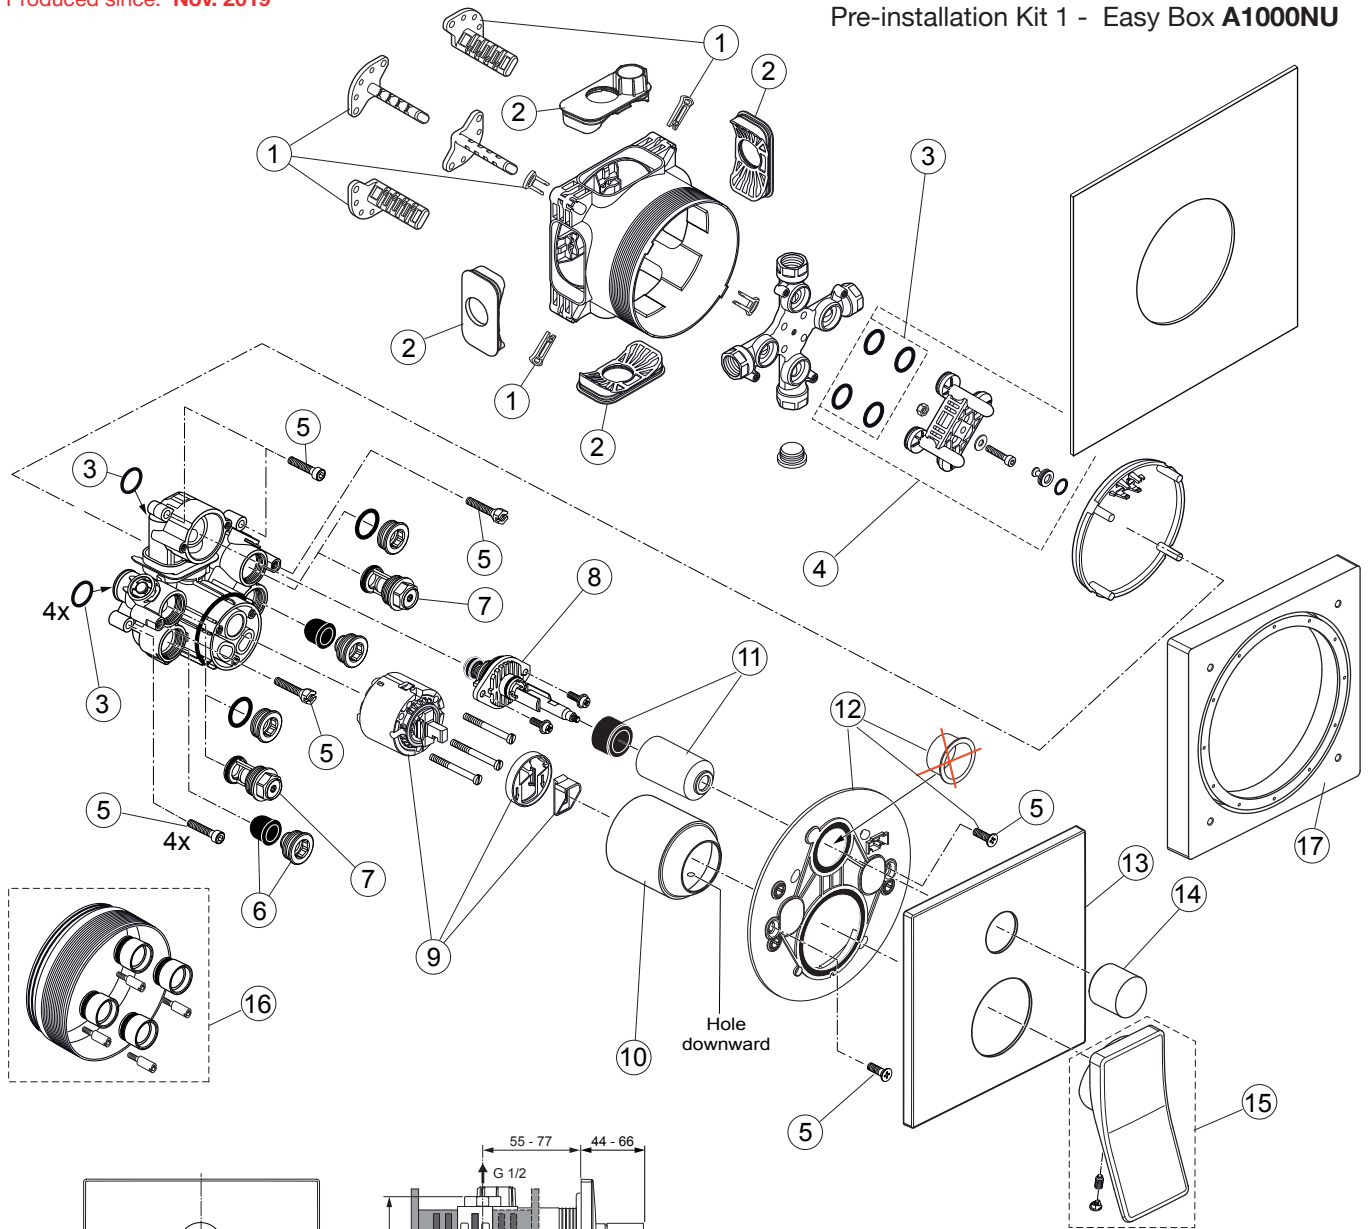

Produced since: **Nov. 2019**

Pre-installation Kit 1 - Easy Box **A1000NU**

Body and Designparts Kit 2 - **A7374AA**

Replace **XX** with the appropriate finish code

Chrome = AA Silver Storm = GN Gold = A2 Magnetic Grey = A5

Example spare part order:

A 861 441 AA in Chrome

Pos.	Description	Part-Number	Qty.	Pos.	Description	Part-Number	Qty.
1	Install. depth adjust.	A 963 131 NU	1 Set	11	Cover / Cap for diverter	A 860 902 XX	1 pcs
2	Side sealing	A 963 132 NU	1 Set	12	Escutcheon holder cpl.	A 860 897 NU	1 Set
3	O-ring Ø 17 x 2,5	A 963 143 NU	1 Set	13	Escutcheon w Logo	A 861 445 XX	1 pcs
4	Flushing device cpl.	A 963 146 NU	1 Set	14	Pull knob	A 860 901 XX	1 pcs
5	Screw set complete	A 960 890 NU*	1 Set	15	Lever cpl.	A 861 443 XX	1 Set
6	Low noise insert	A 960 891 NU	1 pcs	16	Extension kit 20mm	A 960 704 NU	1 Set
7	Stop valve	A 960 706 NU	2 pcs		Extension kit 40mm	A 962 476 NU	1 Set
8	Diverter complete	A 963 443 NU	1 pcs	17	Distanzframe 20mm	A 861 444 XX	1 Set
9	Cartridge with ECO-kit	A 960 500 NU	1 Set				
10	Cover cap	A 861 441 XX	1 pcs				

*Universal set (not all parts needed)