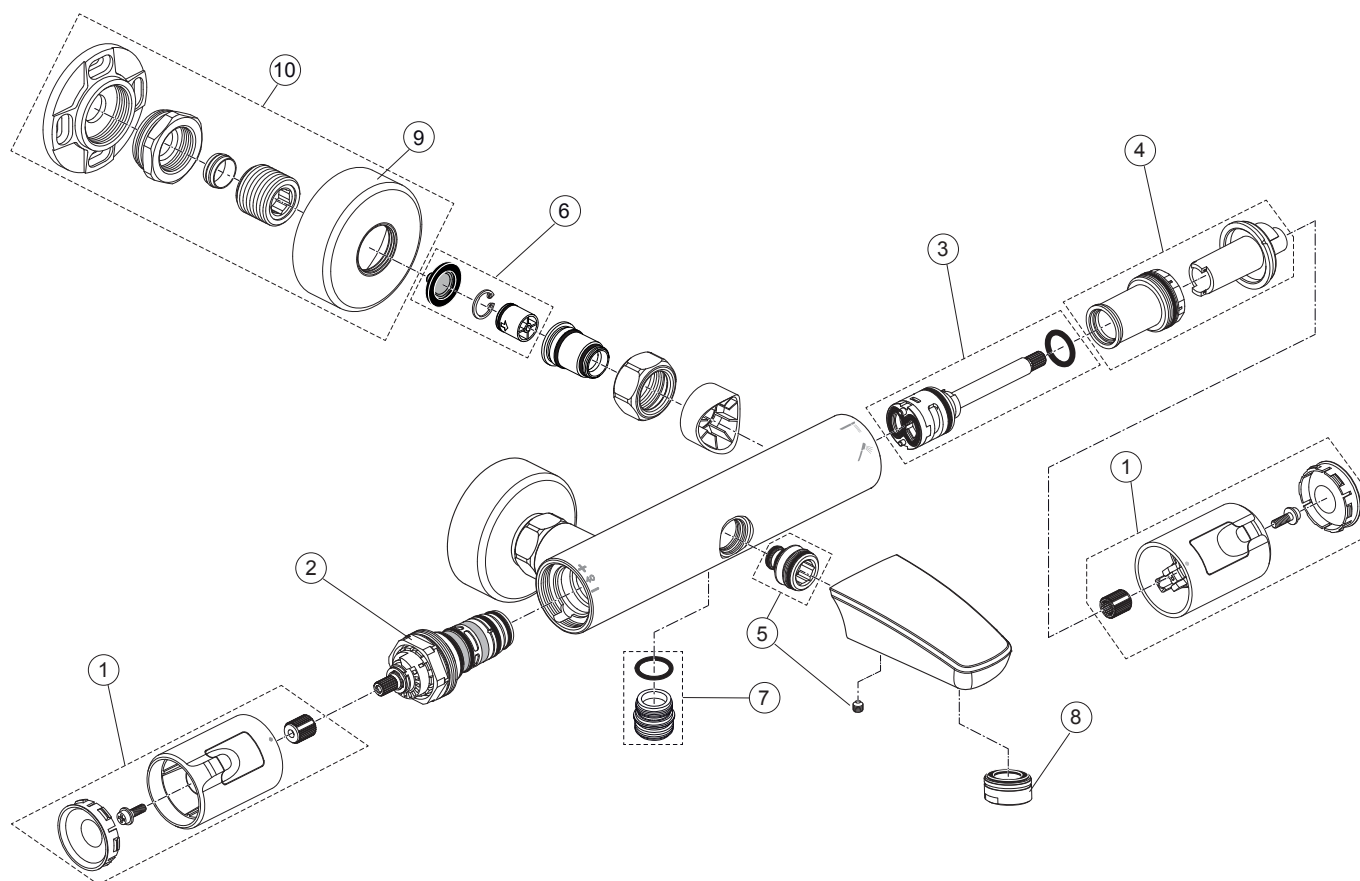

Ideal Standard

# Ceratherm T50 A7697 ..

Produced from: Dez. 2019

Shower Thermostat  
chrome **A7697AA**

Pos.	Description	Part-Number	Qty.	Pos.	Description	Part-Number	Qty.
1	Handle cpl.	<b>A 861 382 AA</b>	1 Set				
2	Thermostatic Cartridge cpl.	<b>A 861 371 NU</b>	1 pcs				
3	Stop valve with diverter	<b>A 861 375 NU</b>	1 Set				
4	Thread ring + stopring cpl.	<b>A 861 376 NU</b>	1 Set				
5	Connection nipple cpl.	<b>A 861 387 NU</b>	1 Set				
6	Non-return valve	<b>A 861 372 NU</b>	1 Set				
7	Nipple G1/2 outside cpl.	<b>A 861 374 NU</b>	1 Set				
8	Aerator	<b>A 963 181 NU</b>	1 pcs				
9	Escutcheon	<b>B 960 242 AA</b>	1 pcs				
10	Shower bracket (connect.)	<b>B 961 042 AA</b>	2 pcs				