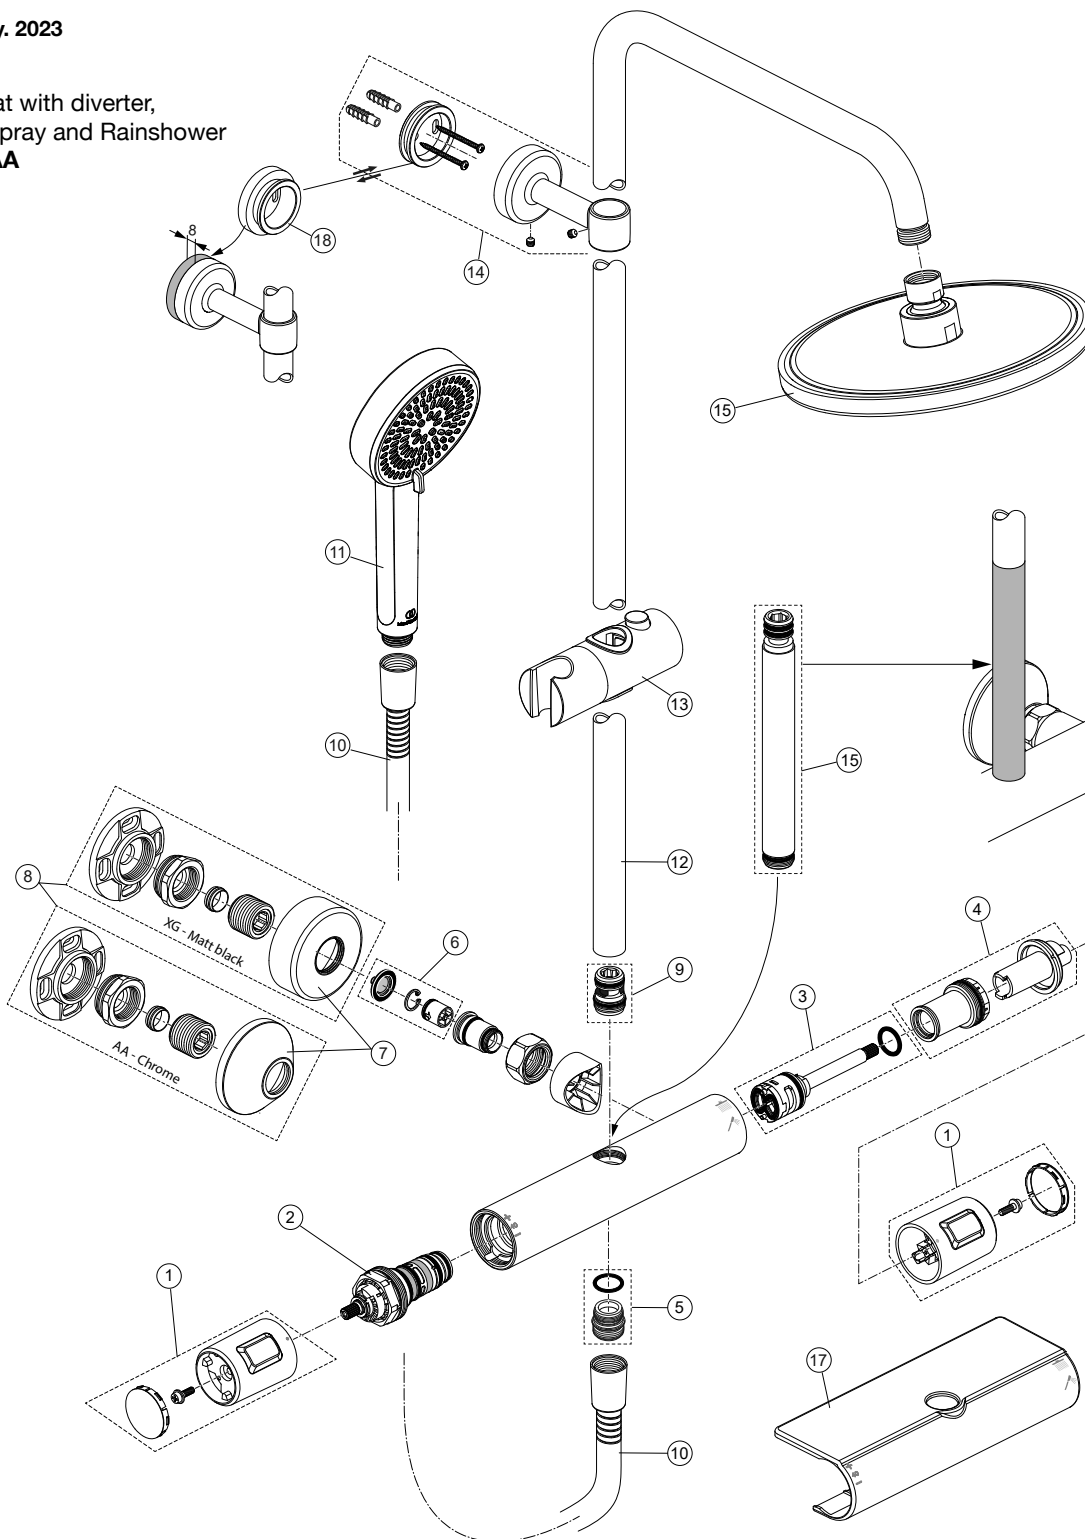

Ceratherm T25+ A7211 ..

Ideal Standard

Produced from: **May. 2023**

Shower Thermostat with diverter,
shower bar, handspray and Rainshower
chrome **A7211AA**

Replace XX with the appropriate finish code

Chrome = AA Matt black = XG

Example spare part order:

A 962 391 AA in Chrome

Pos.	Description	Part-Number	Qty.	Pos.	Description	Part-Number	Qty.
1	Handle cpl.	A 861 370 XX	1 Set	10	Shower hose 1750 mm	BE175 XX	1 pcs
2	Thermostatic Cartridge cpl.	A 861 371 NU	1 pcs	11	Handspray Ø100-3F-8l/min	BD 580 XX	1 pcs
3	Stop valve with diverter	A 861 375 NU	1 Set	12	Shower bar 1100 mm	A 861 377 XX	1 pcs
4	Thread ring + stopring cpl.	A 861 376 NU	1 Set		Shower bar 1000 mm	A 861 330 XX	1 pcs
5	Nipple G1/2 outside cpl.	A 861 374 NU	1 Set	13	Slider & holder f. handshr.	B 960 976 XX	1 Set
6	Non-return valve	A 861 372 NU	1 Set	14	Wall fixation complete	A 861 331 XX	1 pcs
7	Escutcheon	A 960 914 AA	1 pcs	15	Headshower Ø260	BD 581 XX	1 pcs
	Escutcheon	B 961 016 XG	1 pcs	16	Extension kit 150mm long	A 861 379 XX	1 Set
8	Shower bracket (connect.)	A 861 504 AA	1 Set		Extension kit 300mm long	A 861 380 XX	1 Set
	Shower bracket (connect.)	B 961 042 XG	1 Set	17	Warp over shelf	A 861 383 AA	1 pcs
9	Connection nipple cpl.	A 861 385 NU*	1 Set	18	Fixing plate extension 8mm	A 861 508 XX	1 pcs
	Connection nipple cpl.	A 861 542 XG	1 Set				

*Universal set (not all parts needed)

Ceratherm T25+

Ceratherm T25+