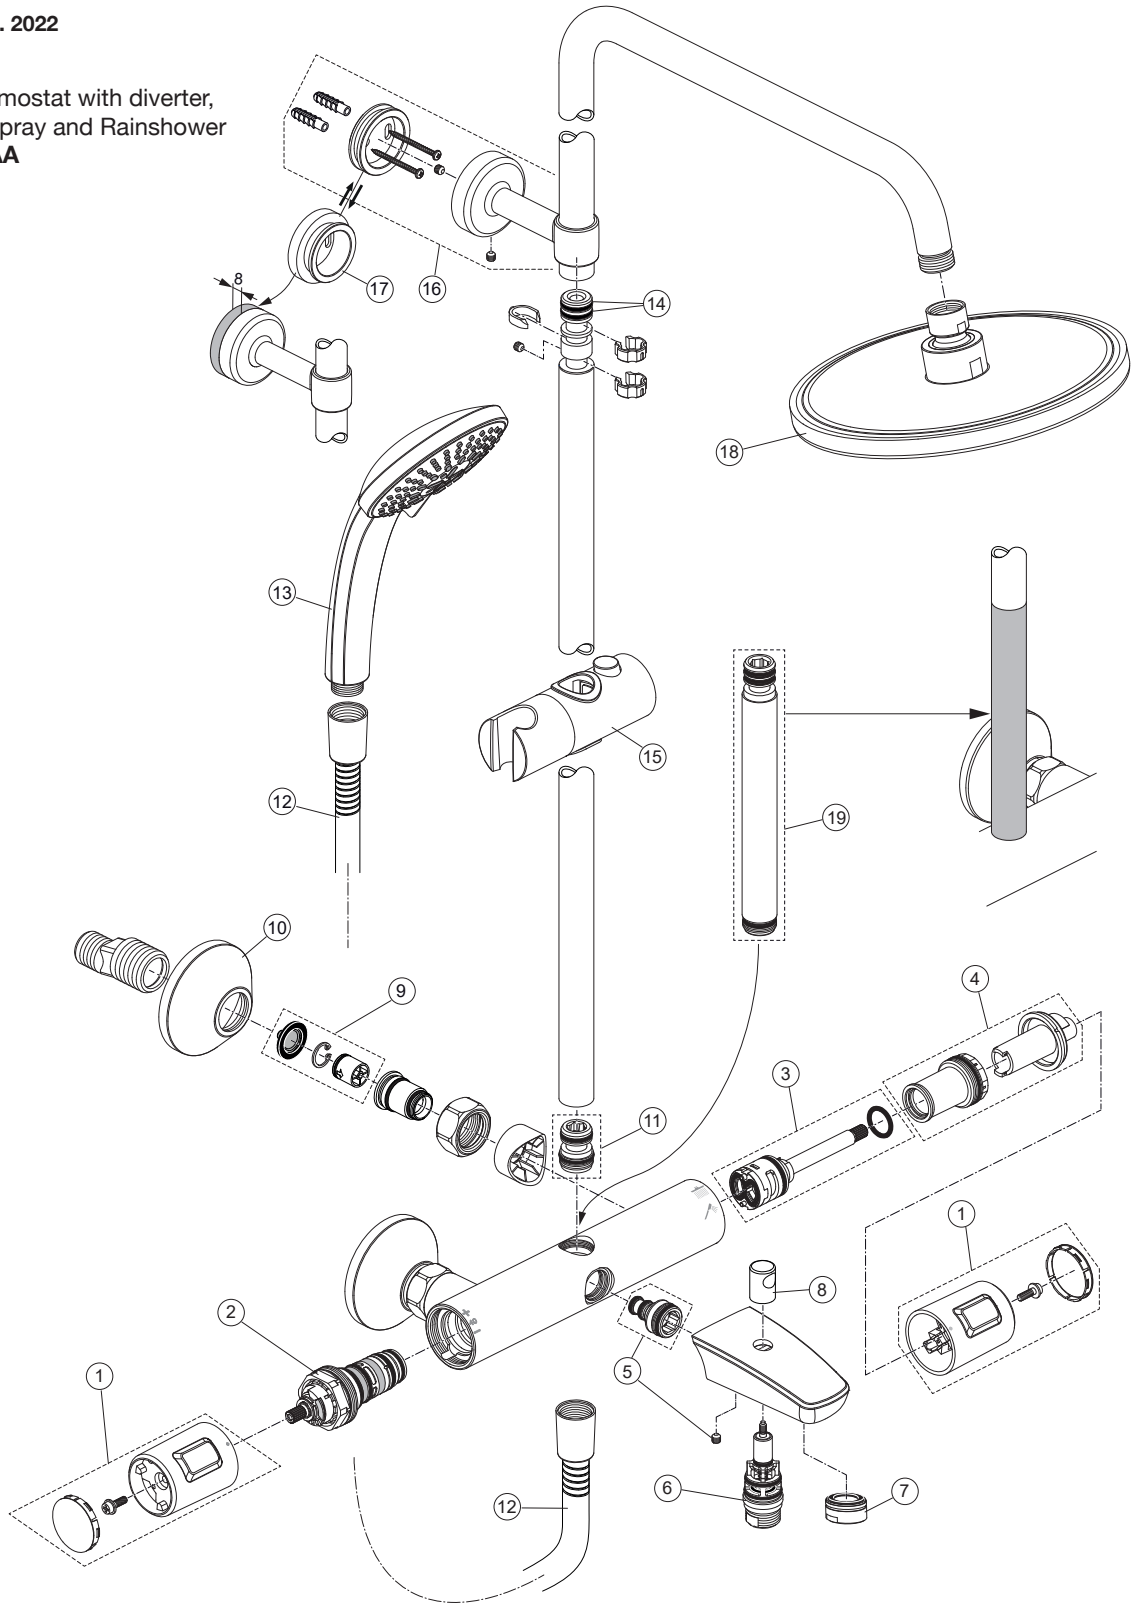

Produced from: Jan. 2022

Bath/Shower Thermostat with diverter, shower bar, handspray and Rainshower chrome **A7590AA**

Pos.	Description	Part-Number	Qty.	Pos.	Description	Part-Number	Qty.
1	Handle cpl.	A 861 370 AA	1 Set	12	Shower hose 1750 mm	BE 175 AA	1 pcs
2	Thermostatic Cartridge cpl.	A 861 371 NU	1 pcs	13	Handspray Ø100-3F-8l/min	B 9403 AA	1 pcs
3	Stop valve with diverter	A 861 375 NU	1 Set	14	O-ring Ø14,3 x 2,4	A 861 332 NU	1 pcs
4	Thread ring + stopring cpl.	A 861 376 NU	1 Set	15	Slider & holder f. handshr.	B 960 976 AA	1 Set
5	Connection nipple cpl.	A 861 571 NU	1 Set	16	Wall fixation complete	A 861 331 AA	1 pcs
6	Diverter complete	B 960 167 AA	1 pcs	17	Fixing plate extension 8mm	A 861 508 AA	1 pcs
7	Aerator	A 963 181 NU	1 pcs	18	Headshower Ø250	A 861 273 AA	1 pcs
8	Pull knob	B 960 486 AA	1 pcs	19	Extension kit 150mm long	A 861 379 AA	1 Set
9	Non-return valve	A 861 372 NU	1 Set		Extension kit 300mm long	A 861 380 AA	1 Set
10	Escutcheon	A 960 914 AA	1 pcs				
11	Connection nipple cpl.	A 861 385 NU	1 Set				