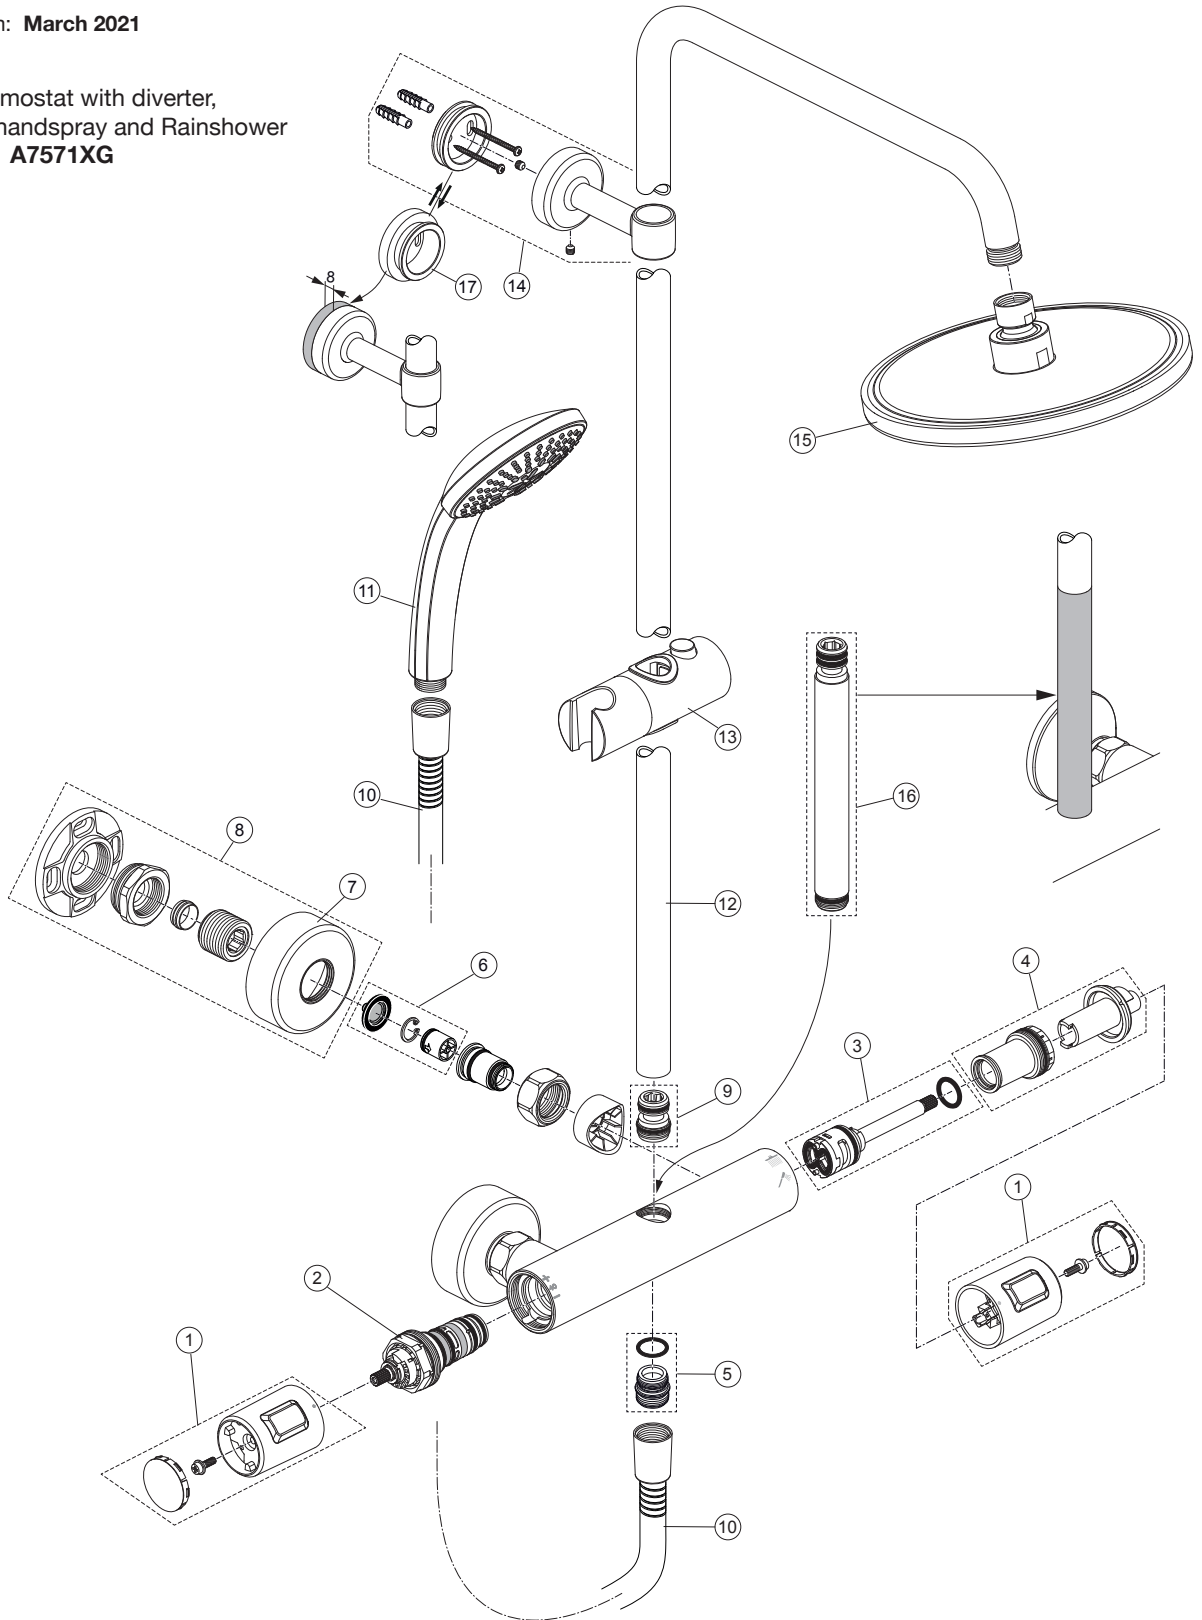

Produced from: **March 2021**

Shower Thermostat with diverter,  
shower bar, handspray and Rainshower  
Matt black **A7571XG**

Pos.	Description	Part-Number	Qty.	Pos.	Description	Part-Number	Qty.
1	Handle cpl.	<b>A 861 370 XG</b>	1 Set	11	Handspray 1Func. Ø100	<b>B 9402 XG</b>	1 pcs
2	Thermostatic Cartridge cpl.	<b>A 861 371 NU</b>	1 pcs	12	Shower bar 1100 mm	<b>A 861 377 XG</b>	1 pcs
3	Stop valve with diverter	<b>A 861 375 NU</b>	1 Set	13	Slider & holder f. handshr.	<b>B 960 976 XG</b>	1 Set
4	Thread ring + stopring cpl.	<b>A 861 376 NU</b>	1 Set	14	Wall fixation complete	<b>A 861 331 XG</b>	1 pcs
5	Nipple G1/2 outside cpl.	<b>A 861 374 NU</b>	1 Set	15	Headshower Ø200	<b>A 861 378 XG</b>	1 pcs
6	Non-return valve	<b>A 861 372 NU</b>	1 Set	16	Extension kit 150mm long	<b>A 861 379 XG</b>	1 Set
7	Escutcheon	<b>B 960 242 XG</b>	1 pcs		Extension kit 300mm long	<b>A 861 380 XG</b>	1 Set
8	Shower bracket (connect.)	<b>B 961 042 XG</b>	1 Set	17	Fixing plate extension 8mm	<b>A 861 508 XG</b>	1 pcs
9	Connection nipple cpl.	<b>A 861 385 NU</b>	1 Set				
10	Shower hose 1750 mm	<b>A 4109 XG</b>	1 pcs				