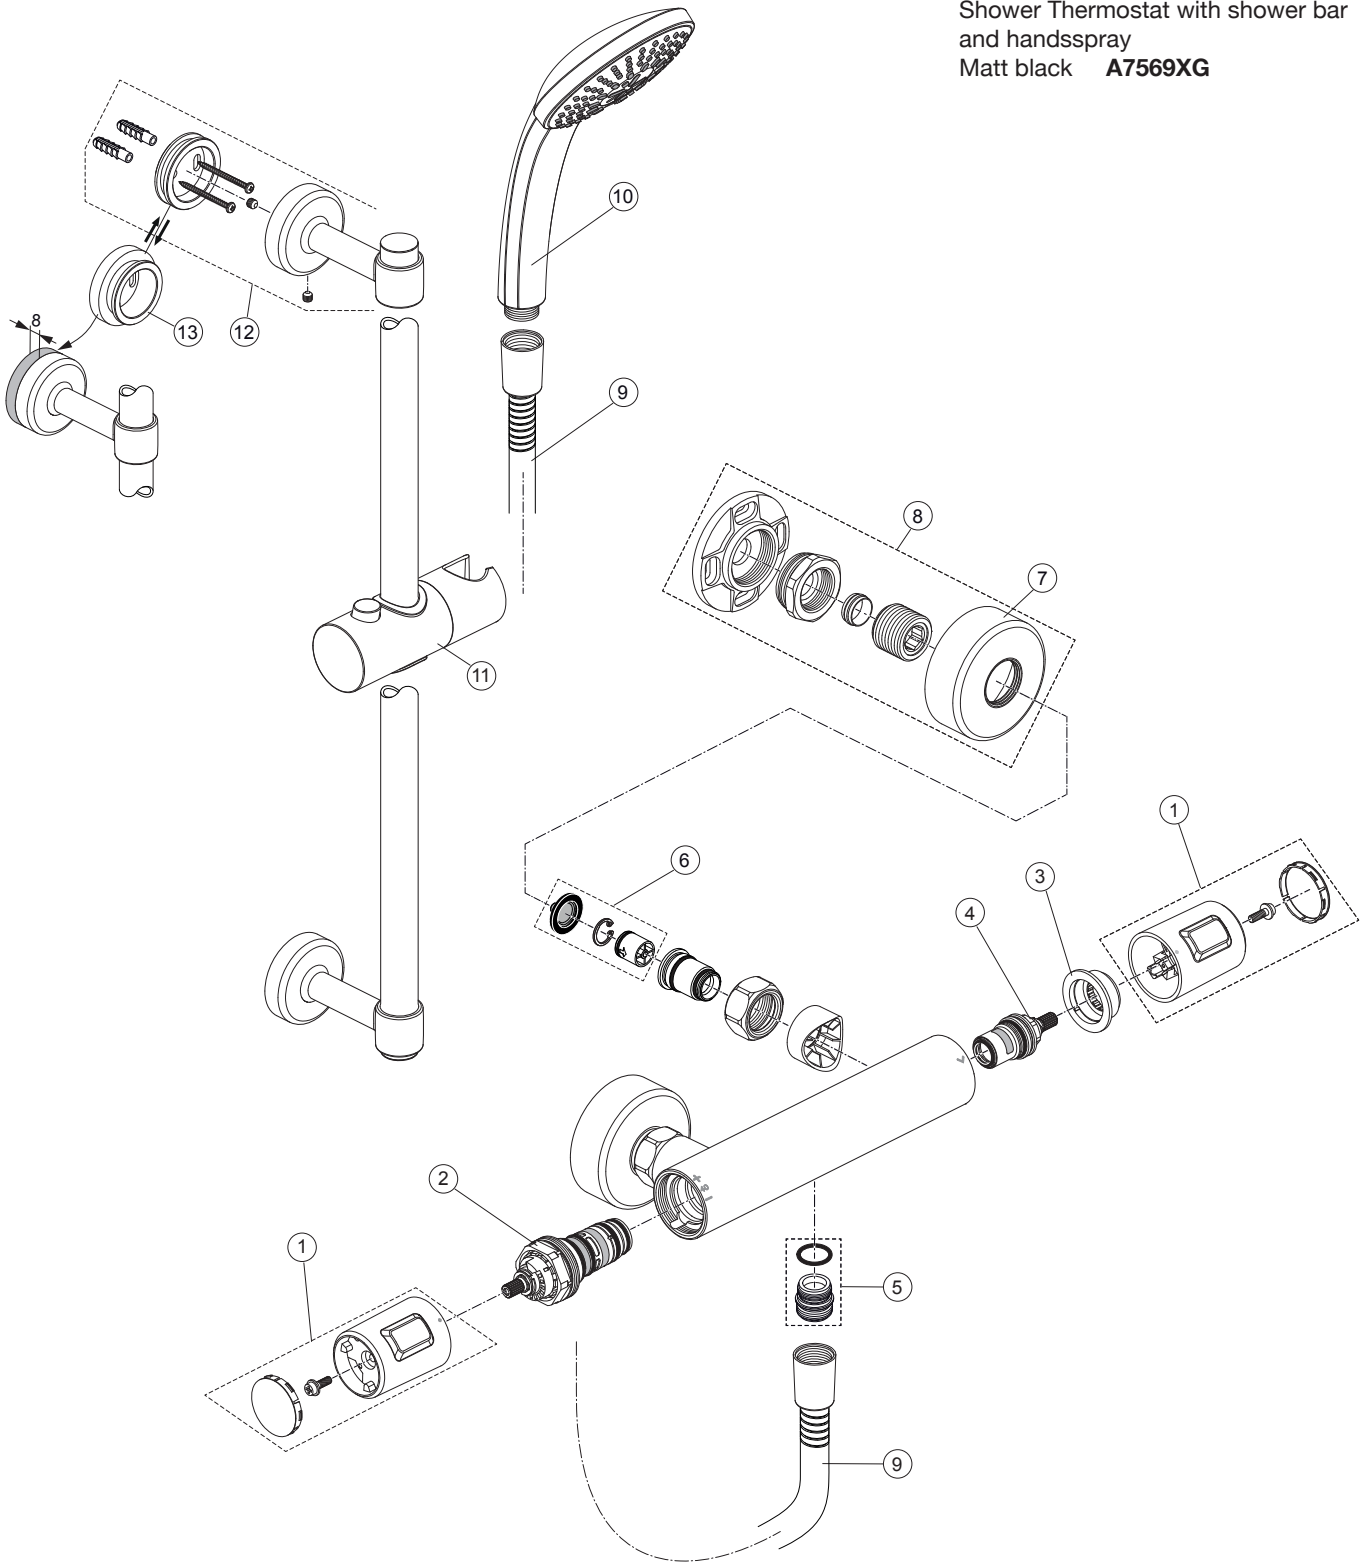

Produced from: **March 2021**

Shower Thermostat with shower bar
and handspray
Matt black **A7569XG**

Pos.	Description	Part-Number	Qty.	Pos.	Description	Part-Number	Qty.
1	Handle cpl.	A 861 370 XG	1 Set	12	Wall fixation complete	A 861 331 XG	1 pcs
2	Thermostatic Cartridge cpl.	A 861 371 NU	1 pcs	13	Fixing plate extension 8mm	A 861 508 XG	1 pcs
3	Stopring	A 861 373 NU	1 pcs	<i>*Universal set (not all parts needed)</i>			
4	Cartridge G1/2 180° cpl.	A 861 245 NU*	1 Set				
5	Nipple G1/2 outside cpl.	A 861 374 NU	1 Set				
6	Non-return valve	A 861 372 NU	1 Set				
7	Escutcheon	B 960 242 XG	1 pcs				
8	Shower bracket (connect.)	B 961 042 XG	2 pcs				
9	Shower hose 1750 mm	A 4109 XG	1 pcs				
10	Handspray 1Func. Ø100	B 9402 XG	1 pcs				
11	Slider & holder f. handshr.	B 960 976 XG	1 pcs				