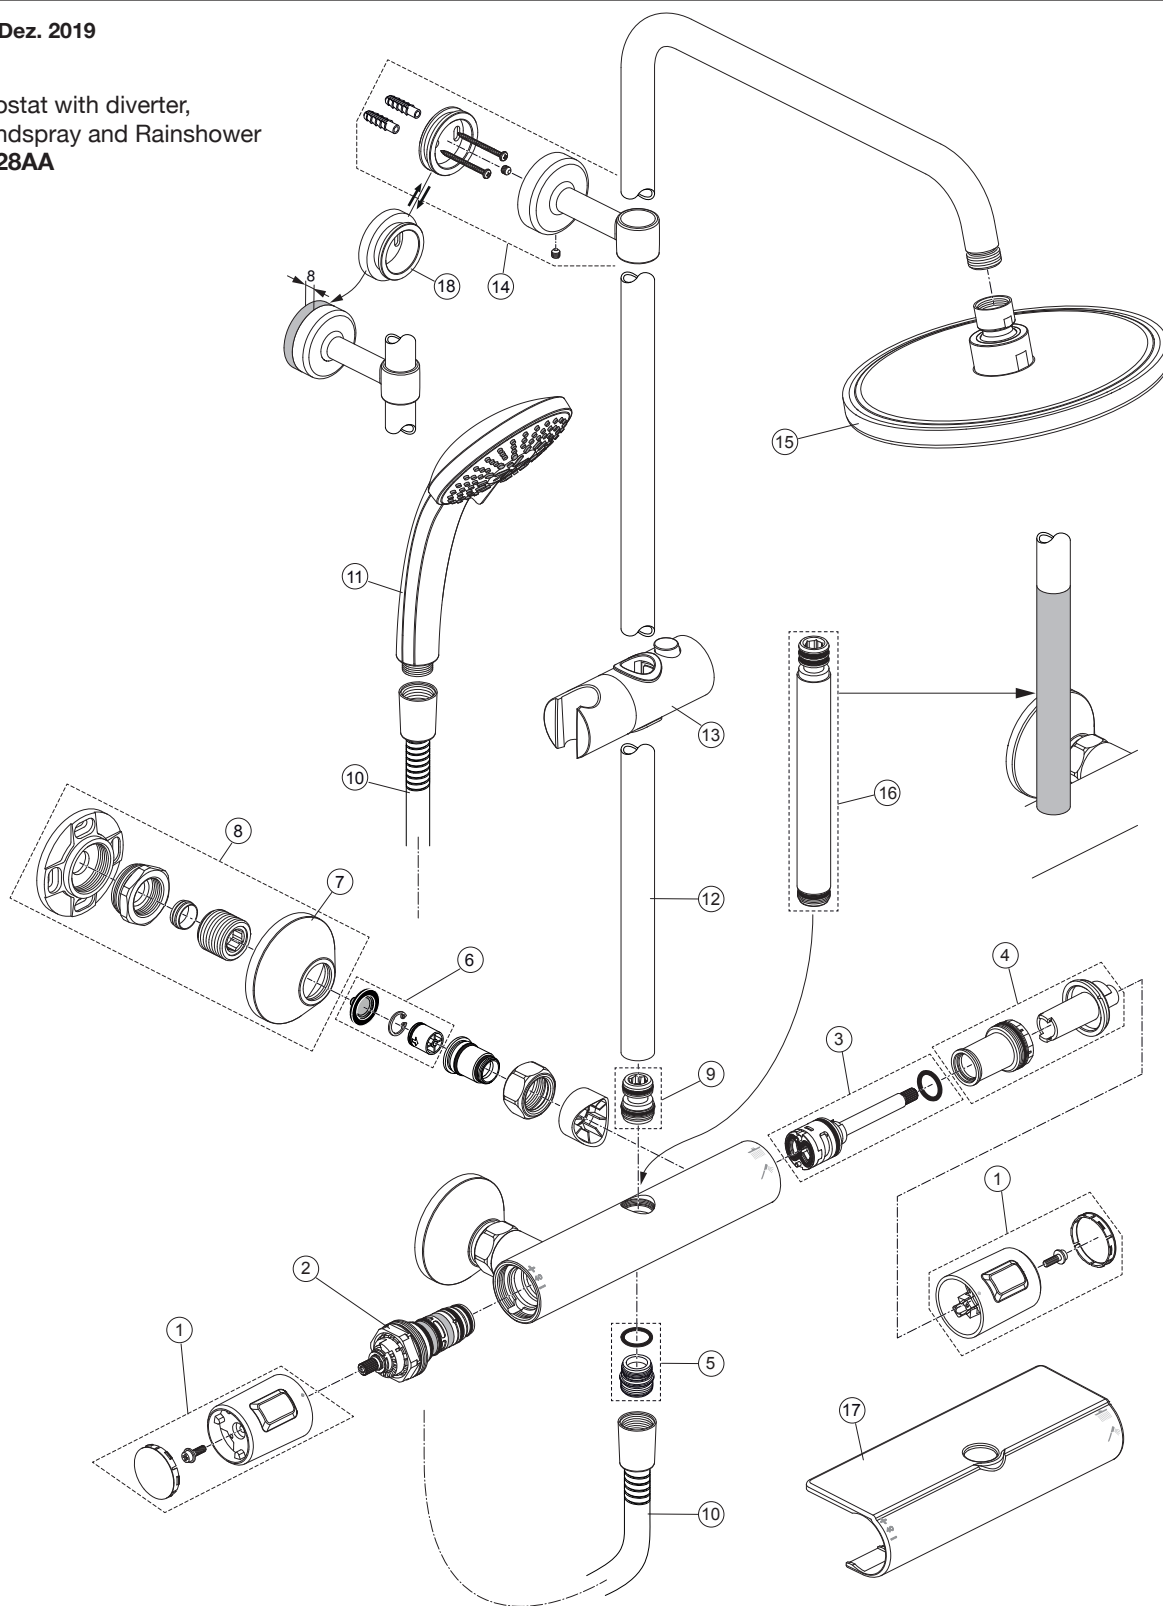

Produced from: Dez. 2019

Shower Thermostat with diverter,
shower bar, handspray and Rainshower
chrome **A7228AA**

Pos.	Description	Part-Number	Qty.	Pos.	Description	Part-Number	Qty.
1	Handle cpl.	A 861 384 AA	1 Set	12	Shower bar 1100 mm	A 861 377 AA	1 pcs
2	Thermostatic Cartridge cpl.	A 861 371 NU	1 pcs	13	Shower bar 1000 mm	A 861 330 AA	1 pcs
3	Stop valve with diverter	A 861 375 NU	1 Set	14	Slider & holder f. handshr.	B 960 976 AA	1 Set
4	Thread ring + stopring cpl.	A 861 376 NU	1 Set	15	Wall fixation complete	A 861 331 AA	1 pcs
5	Nipple G1/2 outside cpl.	A 861 374 NU	1 Set	16	Headshower Ø200	B 960 938 AA	1 pcs
6	Non-return valve	A 861 372 NU	1 Set	17	Extension kit 150mm long	A 861 379 AA	1 Set
7	Escutcheon	A 960 914 AA	1 pcs	18	Extension kit 300mm long	A 861 380 AA	1 Set
8	Shower bracket (connect.)	A 861 504 AA	1 Set	17	Warp over shelf	A 861 383 AA	1 pcs
9	Connection nipple cpl.	A 861 385 NU	1 Set	18	Fixing plate extension 8mm	A 861 508 AA	1 pcs
10	Shower hose 1500 mm	BE150 AA	1 pcs				
11	Handspray Ø100-3F-8l/min	B 9403 AA	1 pcs				