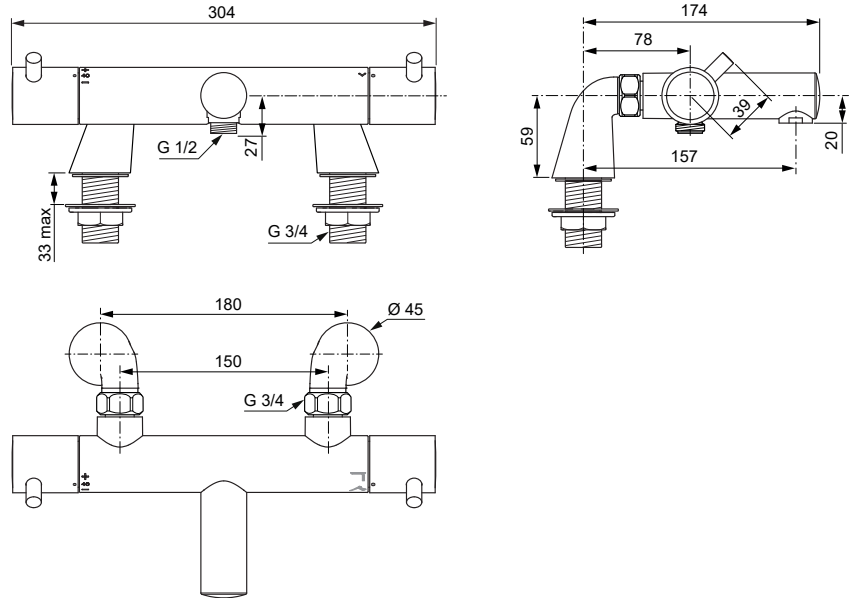

Produced from: Jan. 2022

Shower Thermostat
chrome **A7593AA**

Pos.	Description	Part-Number	Qty.	Pos.	Description	Part-Number	Qty.
1	Handle cpl.	A 861 568 AA	1 Set				
2	Thermostatic Cartridge cpl.	A 861 371 NU	1 pcs				
3	Stop valve with diverter	A 861 375 NU	1 Set				
4	Thread ring + stopring cpl.	A 861 376 NU	1 Set				
5	Connection nipple cpl.	A 861 387 NU	1 Set				
6	Non-return valve	A 861 372 NU	1 Set				
7	Nipple G1/2 outside cpl.	A 861 498 NU	1 Set				
8	Aerator	A 963 181 NU	1 pcs				