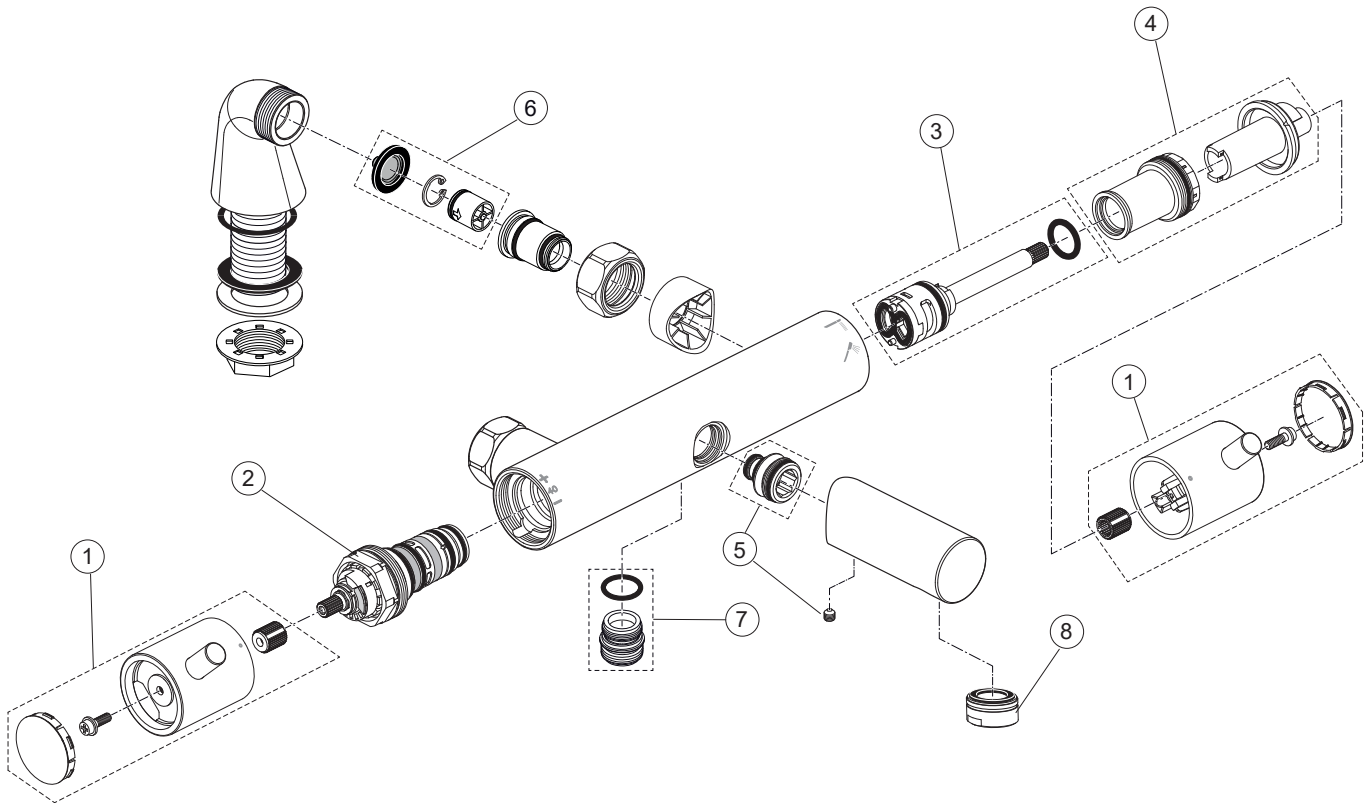

Produced from: Jan. 2022

Shower Thermostat
chrome **A7593AA**

Pos.	Description	Part-Number	Qty.	Pos.	Description	Part-Number	Qty.
1	Handle cpl.	A 861 568 AA	1 Set				
2	Thermostatic Cartridge cpl.	A 861 371 NU	1 pcs				
3	Stop valve with diverter	A 861 375 NU	1 Set				
4	Thread ring + stopring cpl.	A 861 376 NU	1 Set				
5	Connection nipple cpl.	A 861 387 NU	1 Set				
6	Non-return valve	A 861 372 NU	1 Set				
7	Nipple G1/2 outside cpl.	A 861 498 NU	1 Set				
8	Aerator	A 963 181 NU	1 pcs				