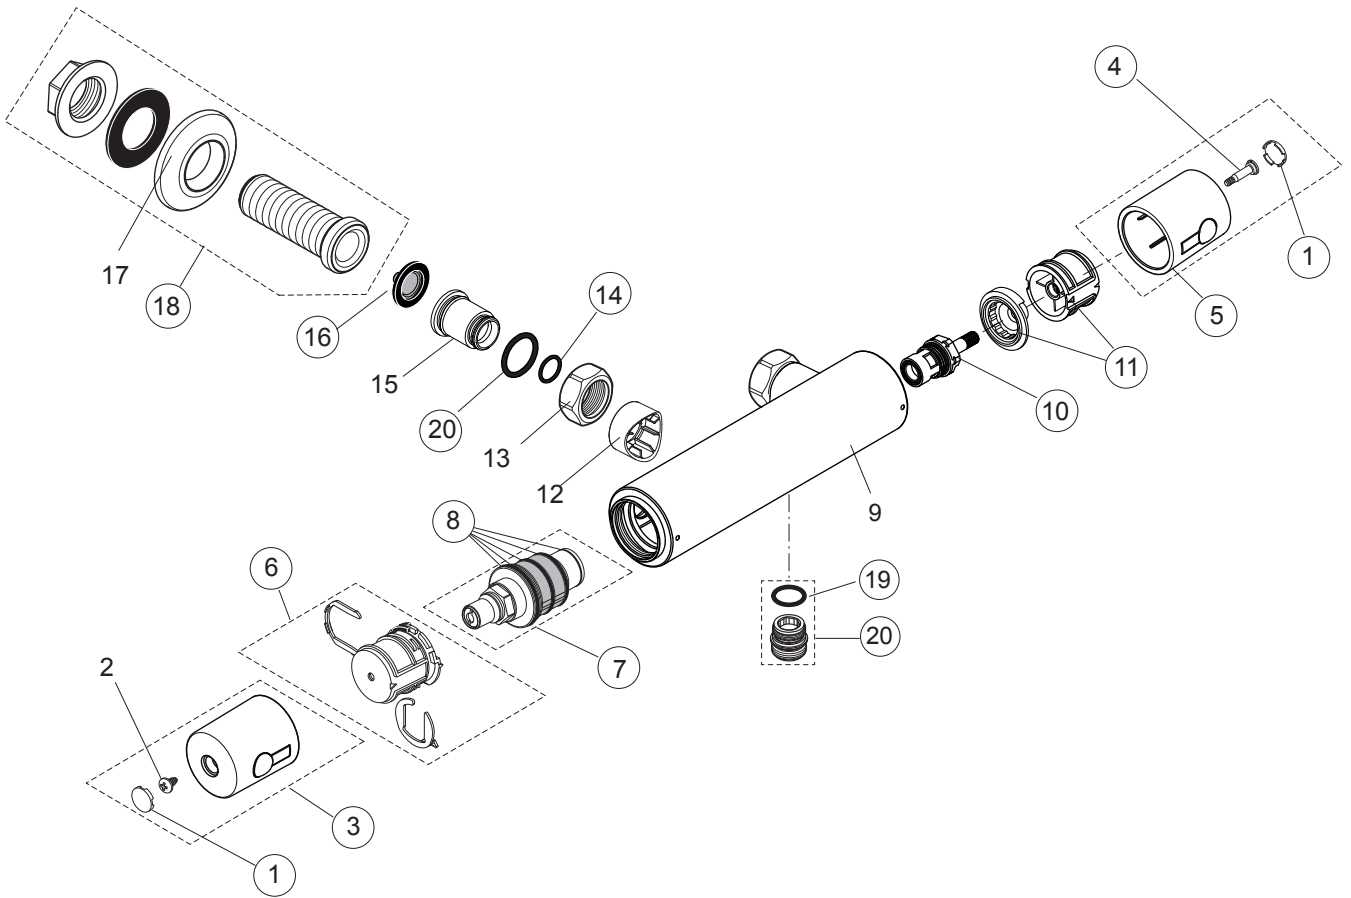

Produced from: Jun. 2075

Shower Thermostat
chrome **A6935AA**

Pos.	Description	Part-Number	Qty.	Pos.	Description	Part-Number	Qty.
1	Cap for handle	A 962 361 LJ	1 Set	15	Seat M17 x 1 left thread		
2	Screw Ejot PT KB50x10			16	Strainer (screen)	A 962 595 NU	2 pcs
3	Handle for Temperature	A 861 005 AA	1 Set	17	Escutcheon	A 960 914 AA	1 pcs
4	Screw M4 L=23,5	A 962 998 NU	2 pcs	18	S-Connector complete	A 960 975 AA	2 pcs
5	Handle for Volume control	A 861 006 AA	1 Set	19	O - ring Ø 17 x 2	A 961 810 NU	2 pcs
6	Temp. adjustment compl.	A 963 427 NU	1 Set	20	Nipple complete	A 963 651 NU	1 Set
7	Thermostatic Cartridge	A 962 229 NU	1 pcs				
8	Repair-Set Cartridge	A 962 230 NU	1 Set				
9	Body for Shower						
10	Headwork (Cartridge)	A 963 400 NU	1 pcs				
11	Handle insert + stopring	A 963 432 NU	1 Set				
12	Escutcheon						
13	Coupling nut G3/4 - SW30						
14	O - Ring Ø 14 x 1,78	A 962 605 NU	2 pcs				

* Universal-Set (not all parts needed)