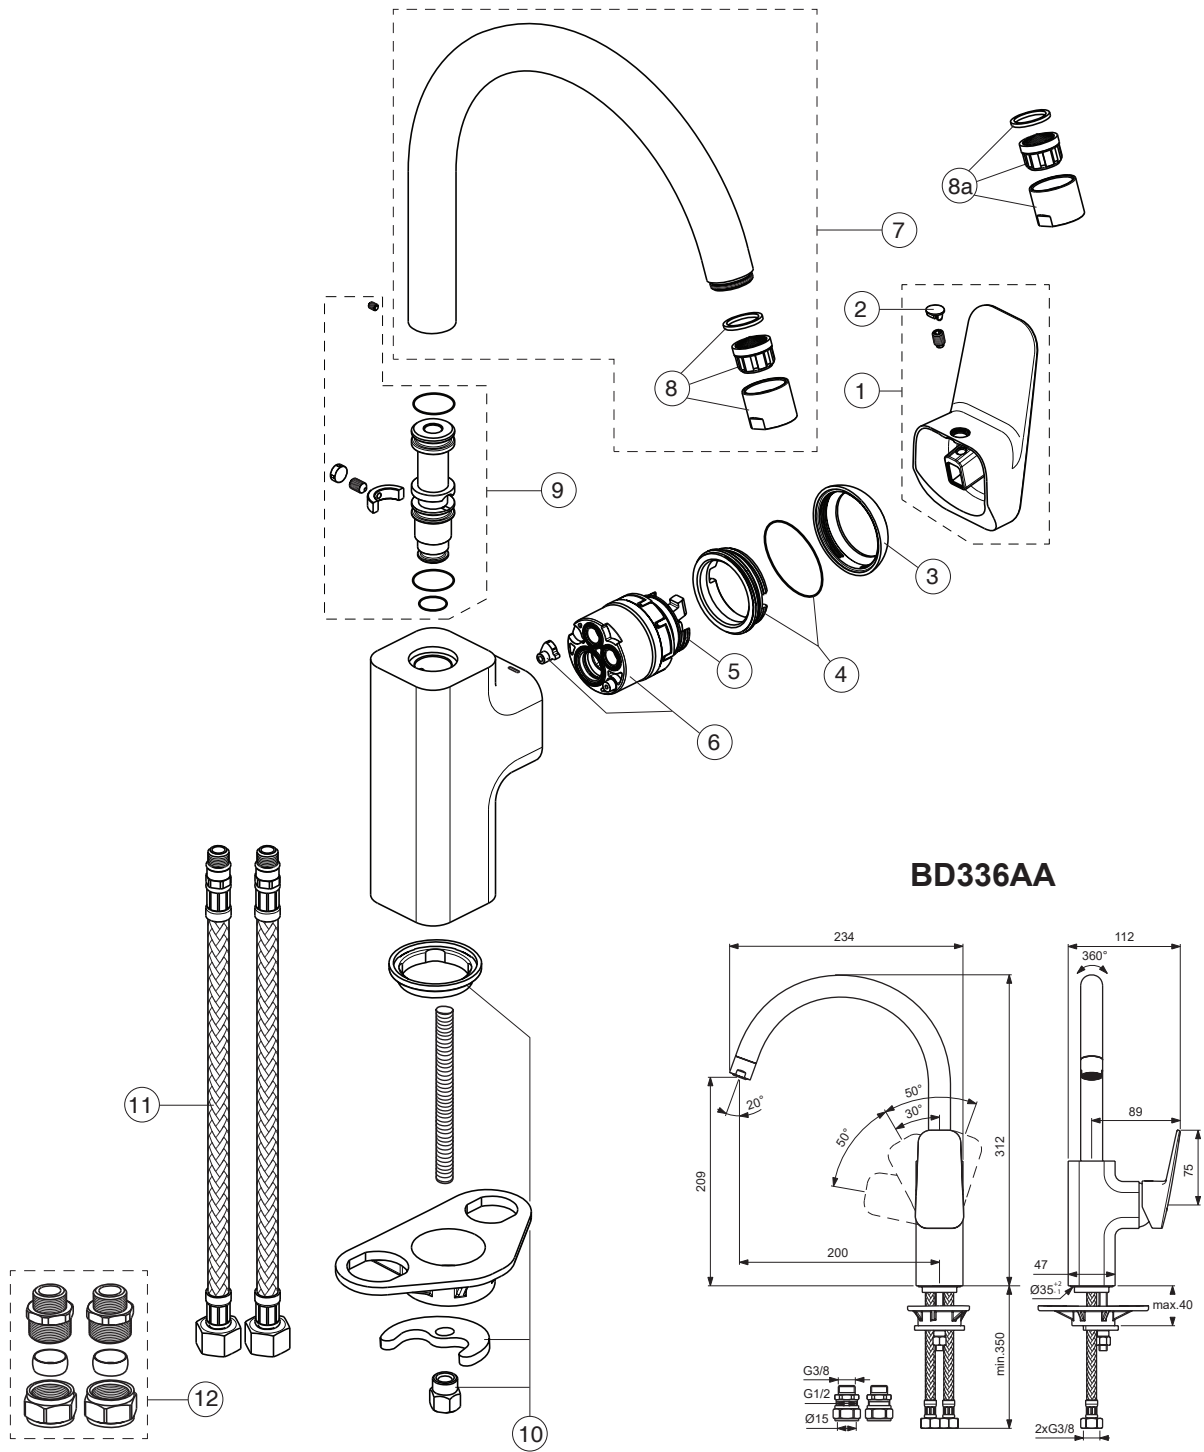

CERAPLAN

Ideal Standard

BD336AA

Pos.	Signify	Spare parts-Nr.	Quantity	Pos.	Signify	Spare parts-Nr.	Quantity
1	Lever,w/logo	B961718AA	1 Set				
2	Cap decorative	B960473AA	1 Pcs.				
3	Rosette M38x1.5	B961438AA	1 Pcs.				
4	Screw M41x1.5/M38x1.5	B961374NU	1 Set				
5	Hot limit stop	A861181NU	1 Pcs.				
6	Cartridge Ø38mm	A861156NU*	1 Pcs.				
7	Tub.spout R200mm	B961742AA	1 Set				
8	Aerator-1.75GPM	B961743AA	1 Pcs.				
8a	Flowstraightner M20x1	B961745AA	1 Pcs.				
9	Sealing set	B961727NU	1 Set				
10	Connecting set	A964520NU	1 Set				
11	Flex hose G3/8 /L445mm	A963600NU	1 Pcs.				
12	Connector G3/8,Ø15-set	B960845NU	1 Set				

*Universal set (not all parts needed)

05.2021