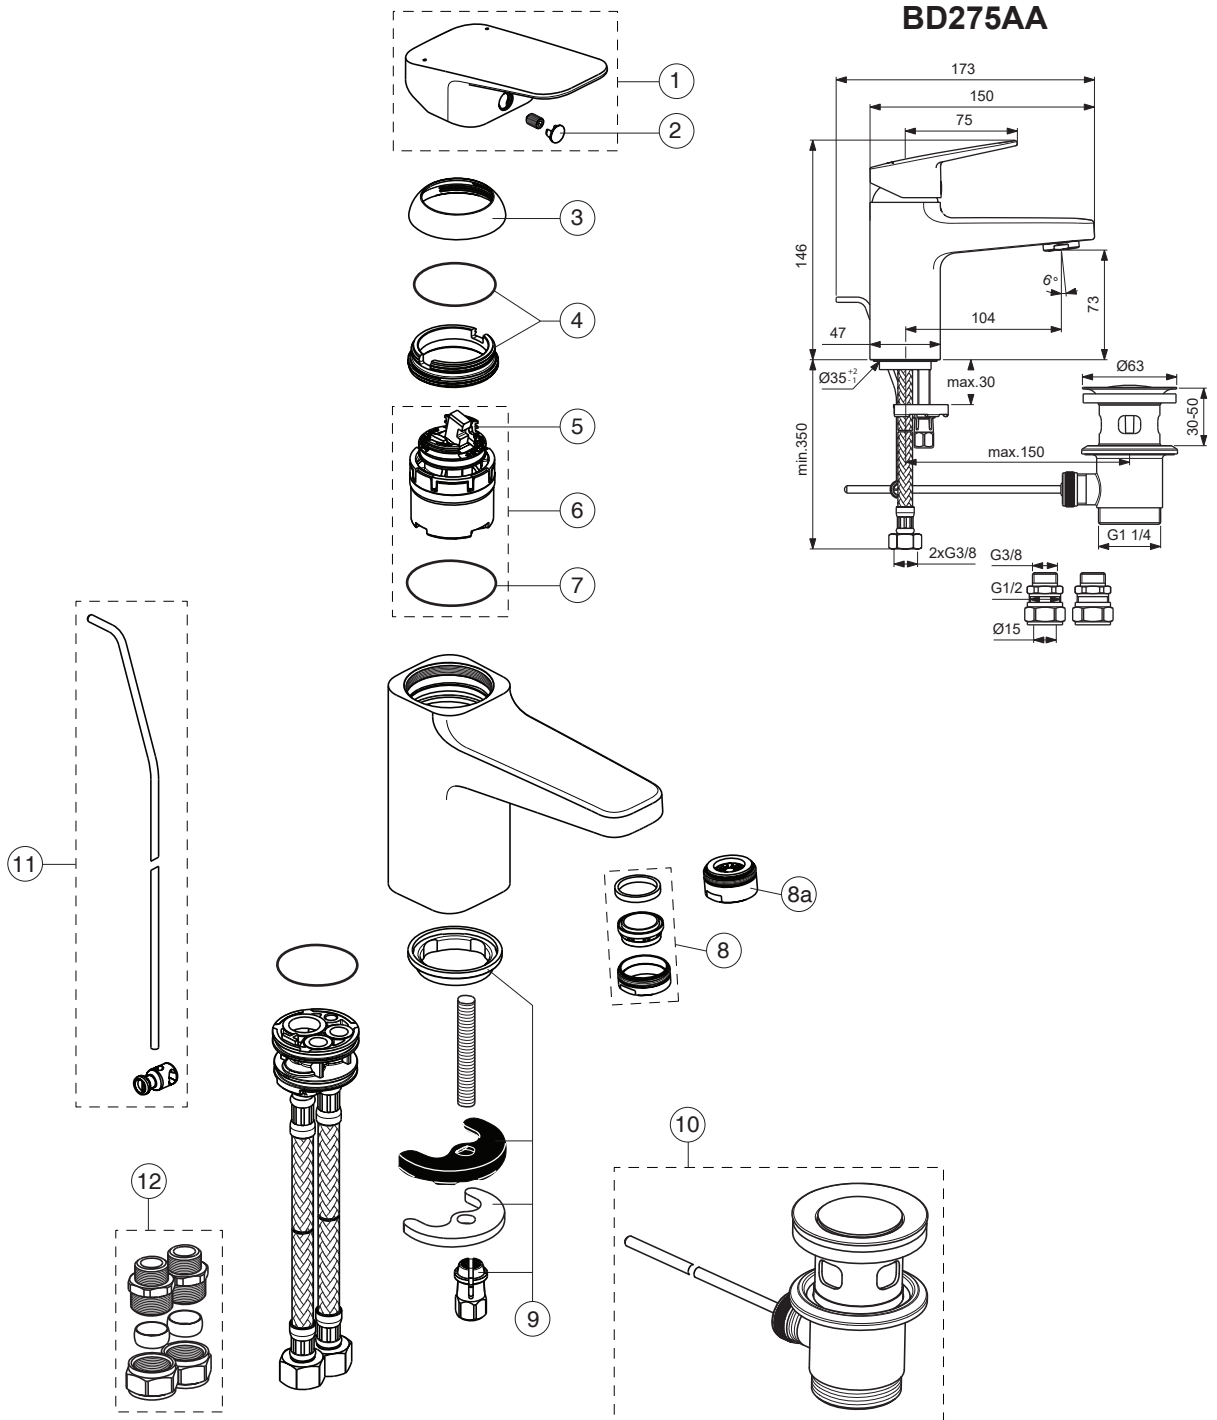

CERAPLAN

Ideal Standard

Pos.	Signify	Spare parts-Nr.	Quantity	Pos.	Signify	Spare parts-Nr.	Quantity
1	Lever,w/logo	B961716AA	1 Set				
2	Cap decorative	B960473AA	1 Pcs.				
3	Rosette M38x1.5	B961438AA	1 Pcs.				
4	Screw M4x1.5/M38x1.5	B961374NU	1 Set				
5	Hot limit stop	A861181NU	1 Pcs.				
6	Cartridge Ø38mm	A861156NU*	1 Pcs.				
7	O-Ring Ø38x2.5	E960059NU*	1 Set				
8	Perlator M24x1-A - 5l/min	B961383AA	1 Pcs.				
8a	Nozzle	A961625AA	1 Pcs.				
9	Connecting set	B961726NU	1 Set				
10	Pop-up drain ass.	A962991AA	1 Pcs.				
11	Pull-up rod-compl.	B960900AA	1 Set				
12	Connector G3/8,Ø15-set	B960845NU	1 Set				