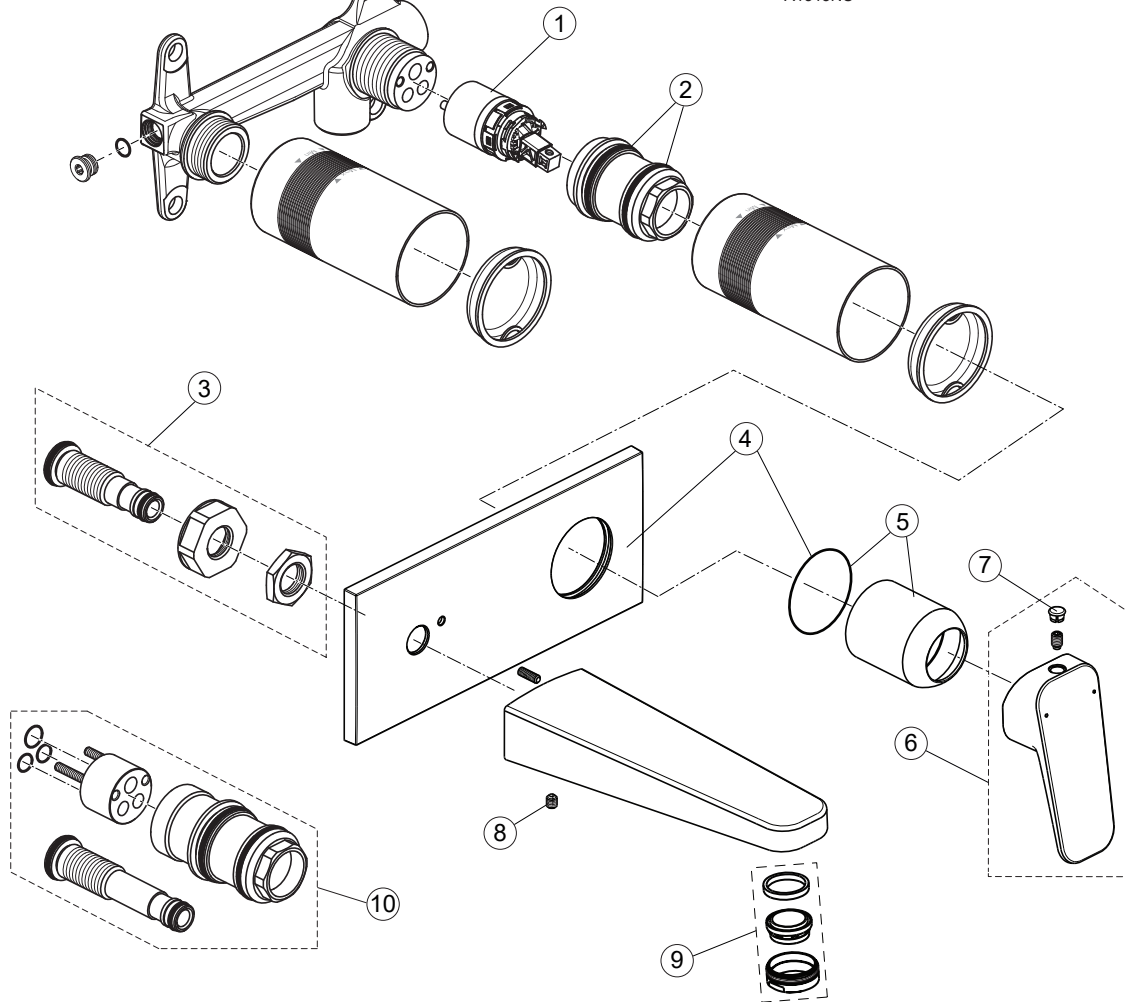

CERAPLAN

Ideal Standard

BD244AA

Pos.	Signify	Spare parts-Nr.	Quantity	Pos.	Signify	Spare parts-Nr.	Quantity
1	Cartridge Ø28mm	A861397NU*	1 Set				
2	O-Ring Ø32x2	A961793NU	2 Pcs.				
3	Connector nipple-compl.	A861422NU	1 Set				
4	Escutcheon with O-Ring	A861423AA	1 Set				
5	Cover cap with O-Ring	B961730AA	1 Set				
6	Lever, w/logo-set	B961722AA	1 Set				
7	Block cap	A961157AA	1 Pcs.				
8	Screw M5x8	A963309NU*	3 Pcs.				
9	Aerator M24x1-5 l/min	B961383AA	1 Pcs.				
10	Extension kit 20mm longer	A861428NU	1 Set				

\*Universal set (not all parts needed)