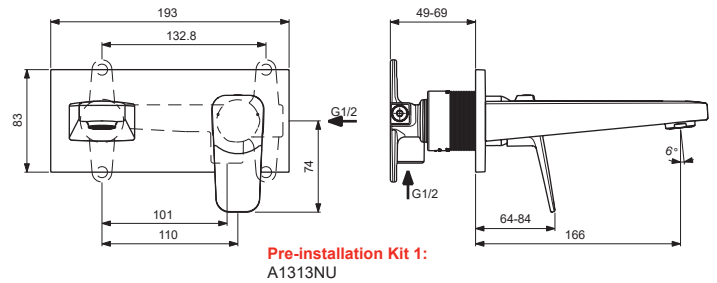

CERAPLAN

Ideal Standard

BD244AA

Pos.	Signify	Spare parts-Nr.	Quantity	Pos.	Signify	Spare parts-Nr.	Quantity
1	Cartridge Ø28mm	A861397NU*	1 Set				
2	O-Ring Ø32x2	A961793NU	2 Pcs.				
3	Connector nipple-compl.	A861422NU	1 Set				
4	Escutcheon with O-Ring	A861423AA	1 Set				
5	Cover cap with O-Ring	B961730AA	1 Set				
6	Lever, w/logo-set	B961722AA	1 Set				
7	Block cap	A961157AA	1 Pcs.				
8	Screw M5x8	A963309NU*	3 Pcs.				
9	Aerator M24x1-5 l/min	B961383AA	1 Pcs.				
10	Extension kit 20mm longer	A861428NU	1 Set				