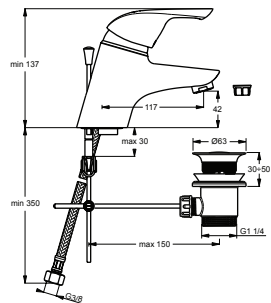

CERAPLAN NEW (B7886AA;B7887AA)

Pos.	Signify	Spare parts-Nr.	Quantity	Pos.	Signify	Spare parts-Nr.	Quantity
1	Lever,w/logo ISI-compl.	B960704AA	1 Pcs.	12	Acad 1H bas/bid	B960186NU	1 Pcs.
2	Screw M5x10		1 Pcs.	13	Pop-up ass.	B960853AA	1 Pcs.
3	Cap(Blue/Red)	A963054NU	1 Pcs.	14	Flex hose G1/2-D10.5	B960756NU	1 Pcs.
4	Rosette-compl.	B960276AA	1 Pcs.	15	Pull-up rod-compl.	B964883AA	1 Set
5	Volume stop	A860700NU	1 Pcs.	16	Pop up waste shackle		1 Pcs.
6	Screw M4x62		3 Pcs.	17	End cap		1 Pcs.
7	Cartridge Ø 47mm	A960500NU	1 Pcs.	18	(for article B7887AA)		
8	Manifold		1 Pcs.		O-RingØ10x2.5		2 Pcs.
9	O-RingØ44x2		2 Pcs.				
10	Body basin-		1 Pcs.				
	top fix,half empty						
11	Aerator M24x1-set	B960754AA	1 Pcs.				
11a	Flow straightener M22/M24	A962713NU	1 Pcs.				