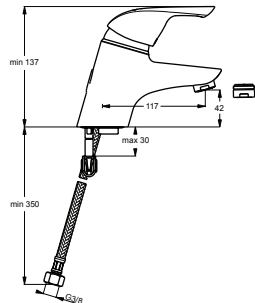

CERAPLAN NEW (B7886AA;B7887AA)

Pos.	Signify	Spare parts-Nr.	Quantity	Pos.	Signify	Spare parts-Nr.	Quantity
1	Lever,w/logo ISI-compl.	B960704AA	1 Pcs.	12	Acad 1H bas/bid	B960186NU	1 Pcs.
2	Screw M5x10		1 Pcs.	13	Pop-up ass.	B960853AA	1 Pcs.
3	Cap(Blue/Red)	A963054NU	1 Pcs.	14	Flex hose G1/2-D10.5	B960756NU	1 Pcs.
4	Rosette-compl.	B960276AA	1 Pcs.	15	Pull-up rod-compl.	B964883AA	1 Set
5	Volume stop	A860700NU	1 Pcs.	16	Pop up waste shackle		1 Pcs.
6	Screw M4x62		3 Pcs.	17	End cap		1 Pcs.
7	Cartridge Ø 47mm	A960500NU	1 Pcs.	18	(for article B7887AA)		
8	Manifold		1 Pcs.		O-RingØ10x2.5		2 Pcs.
9	O-RingØ44x2		2 Pcs.				
10	Body basin-		1 Pcs.				
	top fix,half empty						
11	Aerator M24x1-set	B960754AA	1 Pcs.				
11a	Flow straightener M22/M24	A962713NU	1 Pcs.				