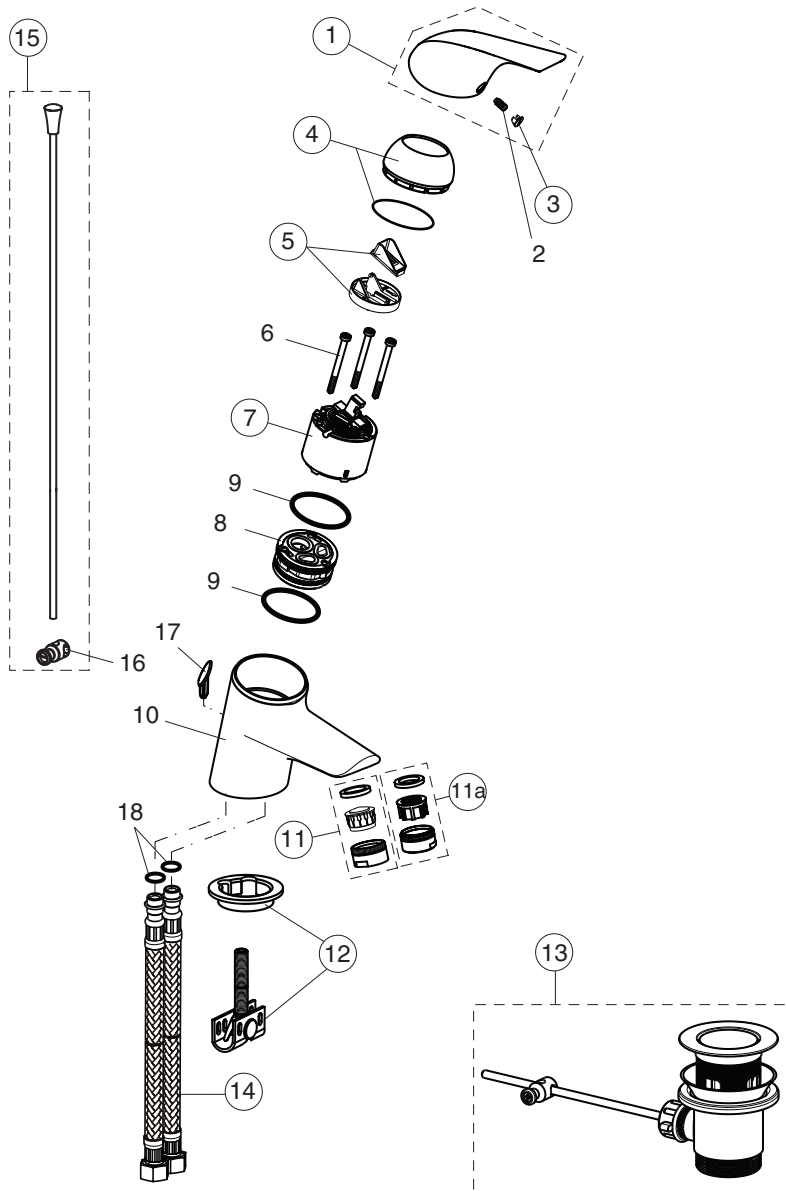

CERAPLAN NEW (B7886AA;B7887AA)

Pos.	Signify	Spare parts-Nr.	Quantity	Pos.	Signify	Spare parts-Nr.	Quantity
1	Lever,w/logo ISI-compl.	B960704AA	1 Pcs.	12	Acad 1H bas/bid	B960186NU	1 Pcs.
2	Screw M5x10		1 Pcs.	13	Pop-up ass.	B960853AA	1 Pcs.
3	Cap(Blue/Red)	A963054NU	1 Pcs.	14	Flex hose G1/2-D10.5	B960756NU	1 Pcs.
4	Rosette-compl.	B960276AA	1 Pcs.	15	Pull-up rod-compl.	B964883AA	1 Set
5	Volume stop	A860700NU	1 Pcs.	16	Pop up waste shackle		1 Pcs.
6	Screw M4x62		3 Pcs.	17	End cap		1 Pcs.
7	Cartridge Ø 47mm	A960500NU	1 Pcs.	18	(for article B7887AA)		
8	Manifold		1 Pcs.		O-RingØ10x2.5		2 Pcs.
9	O-RingØ44x2		2 Pcs.				
10	Body basin-		1 Pcs.				
	top fix,half empty						
11	Aerator M24x1-set	B960754AA	1 Pcs.				
11a	Flow straightener M22/M24	A962713NU	1 Pcs.				