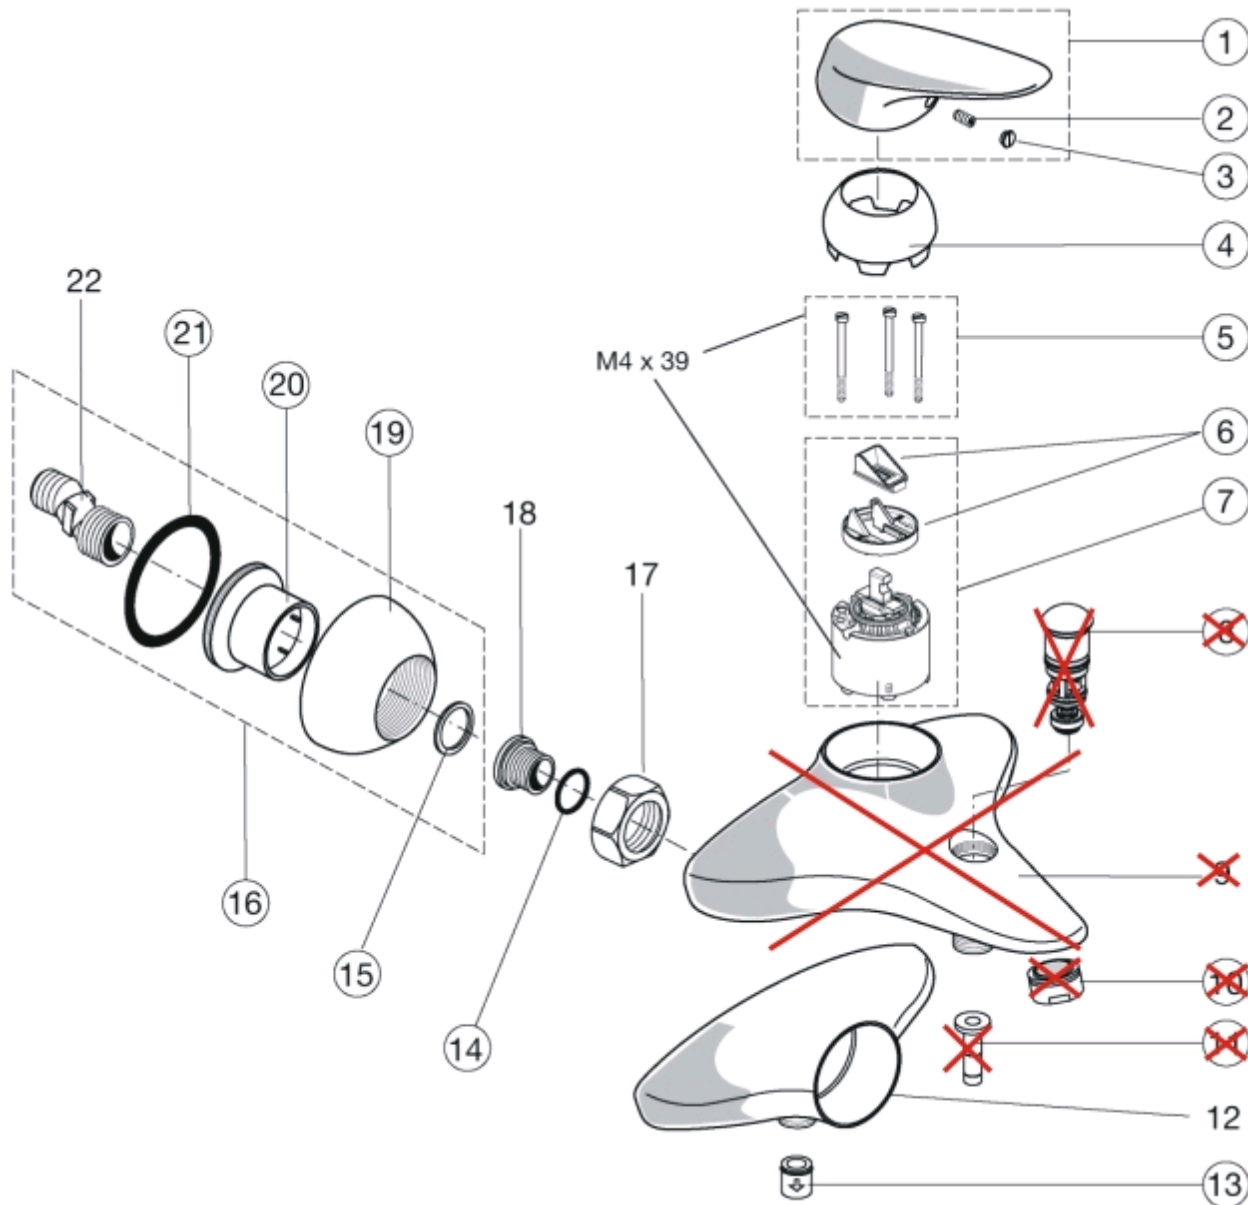

<p>

Ref.	Description
1	Ceramix single lever handle complete
2	Grub screw
3	Index button
4	Shroud
5	Cartridge screws M4 x 41.7
5a	Cartridge screws M4 x 39
6	CLICK mechanism
7	CX single lever cartridge complete
7a	Dichtungs-Set Kartusche
9	Body
10a	Cascade aerator insert type C
12	Body casting
13a	Inlet check valves
13	Check Valve
14	O-Ring Ø 15,6x1,78
15	Fibre washer
16	Inlet connector assembly complete
19	Escutcheon (outer rosette)
20	Inner rosette
21	Sealing ring
22	S-connector

Part No.
A960807AA
A963309NU
A963054NU
A963817AA
A963335NU
A963176NU
A860700NU
A960500NU
A961155NU
A960928NU
-
A962594NU
A963361NU
A961182NU
A961139NU
A963822AA
A963839AA
A963838NU
A963840NU
-