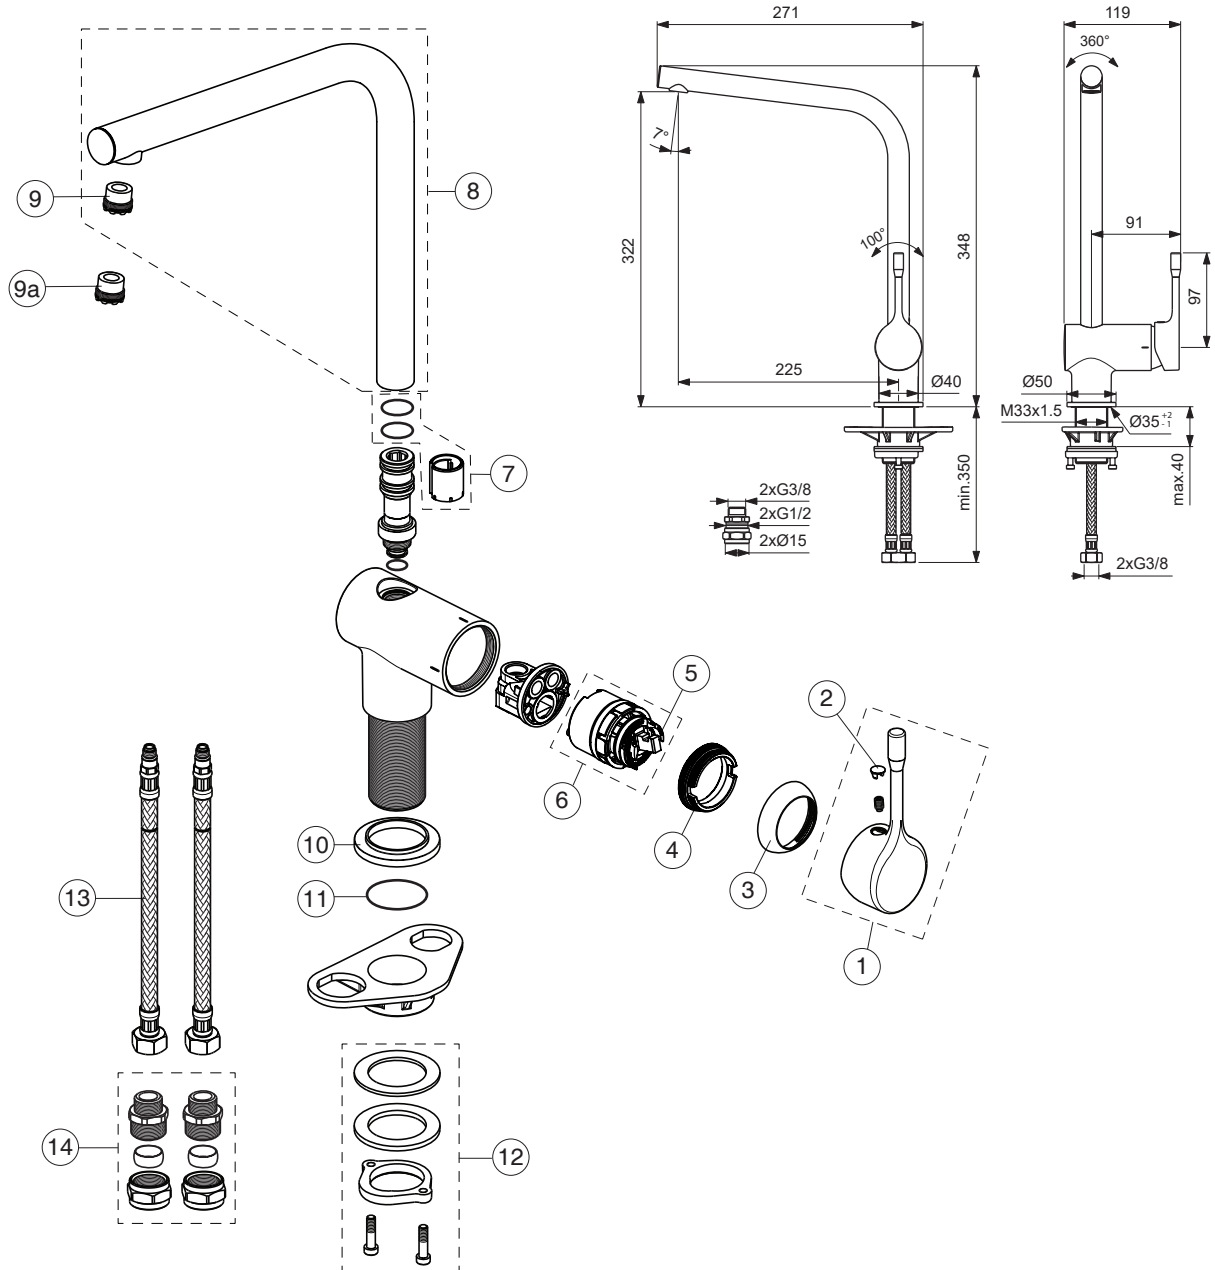

**BD572XX**

**For XX=Coverage-Designate:**

AA=chrome, GN=silver storm  
XG=silk black

**For Instance:**

B961580AA for chrome

| Pos. | Signify                   | Spare parts-Nr. | Quantity | Pos. | Signify | Spare parts-Nr. | Quantity |
|------|---------------------------|-----------------|----------|------|---------|-----------------|----------|
| 1    | Lever,w/logo-set          | B961580XX       | 1 Pcs.   |      |         |                 |          |
| 2    | Cap decorative            | B960473AA       | 1 Pcs.   |      |         |                 |          |
| 3    | Rosette                   | B961438XX       | 1 Pcs.   |      |         |                 |          |
| 4    | Screw M41x1.5/M38x1.5     | B961374NU       | 1 Pcs.   |      |         |                 |          |
| 5    | Hot limit stop            | A861181NU       | 1 Pcs.   |      |         |                 |          |
| 6    | Cartridge Ø38mm           | A861156NU*      | 1 Pcs.   |      |         |                 |          |
| 7    | Sealing set for tub.spout | B961574NU       | 1 Set.   |      |         |                 |          |
| 8    | Tub.spout -compl.         | B961792XX       | 1 Set.   |      |         |                 |          |
| 9    | Aer.cache M16.5x1-7 l/min | B961791NU       | 1 Pcs.   |      |         |                 |          |
| 9a   | Flow straight             | B960500NU       | 1 Pcs.   |      |         |                 |          |
| 10   | Rosette decorative        | B960712XX       | 1 Pcs.   |      |         |                 |          |
| 11   | O-Ring 37,77 X 2,62       | A962574NU       | 1 Pcs.   |      |         |                 |          |
| 12   | Connecting group          | B960255NU       | 1 Pcs.   |      |         |                 |          |
| 13   | Flex hose G3/8;L500mm     | A962005NU       | 1 Pcs.   |      |         |                 |          |
| 14   | Connector G3/8,Ø15-set    | B960845NU       | 1 Set    |      |         |                 |          |