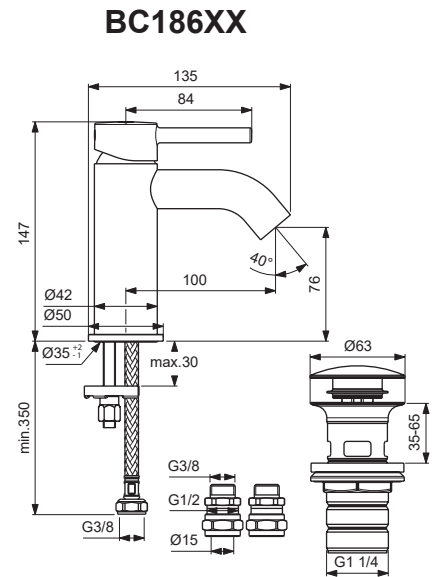

Ideal Standard

CERALINE

Produced from: Jan.2023

For XX=Coverage-Designate:
AA=chrome, XG=silk black

For Instance:
B961706AA for chrome

Pos.	Signify	Spare parts-Nr.	Quantity	Pos.	Signify	Spare parts-Nr.	Quantity
1	Lever, w/logo-set	B961706XX	1 Pcs.				
2	Screw M5x8		1 Pcs.				
3	Block cap	A961157XX	1 Pcs.				
4	Cover cap	A861080XX	1 Pcs.				
5	Screw M38x1.5	B961645NU	1 Set				
6	Cartridge Ø28mm	A861397NU	1 Pcs.				
7	Flowstr.cache M21.5x1	A960191NU	1 Pcs.				
7a+8	Neoperl M21.5x1-5 l/min	B960889NU	1 Pcs.				
8	Service key	B960654NU	1 Pcs.				
9	Rosette decorative	B960712XX	1 Pcs.				
10	Connecting set	B964702NU	1 Set				
11	Click waste	E1482XX	1 Pcs.				
12	Fl.hose G3/8/M8x1 /L500	B960221NU	1 Pcs.				
13	Connector G3/8, Ø15	B960845NU	1 Set				

Ideal Standard

CERALINE

Produced from: Jan.2021

For XX=Coverage-Designate:
AA=chrome, XG=silk black

For Instance:
B961706AA for chrome

Pos.	Signify	Spare parts-Nr.	Quantity	Pos.	Signify	Spare parts-Nr.	Quantity
1	Lever, w/logo-set	B961706XX	1 Pcs.				
2	Screw M5x8		1 Pcs.				
3	Block cap	A961157XX	1 Pcs.				
4	Cover cap	A861080XX	1 Pcs.				
5	Screw M38x1.5	B961645NU	1 Set				
6	Cartridge Ø28mm	A861397NU	1 Pcs.				
7	Flowstr.cache M21.5x1	A960191NU	1 Pcs.				
7a+8	Neoperl M21.5x1-5 l/min	B960889NU	1 Pcs.				
8	Service key	B960654NU	1 Pcs.				
9	Rosette decorative	B960712XX	1 Pcs.				
10	Connecting set	B964702NU	1 Set				
11	Click waste	E1482XX	1 Pcs.				
12	Fl.hose G3/8/M8x1 /L500	A962005NU	1 Pcs.				
13	Connector G3/8, Ø15	B960845NU	1 Set				