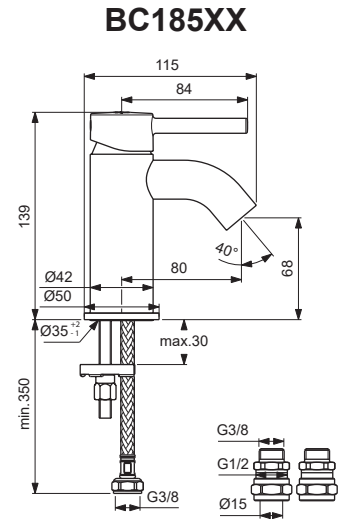

Ideal Standard

CERALINE

Produced from: Jan.2023

For XX=Coverage-Designate:
AA=chrome, XG=silk black

For Instance:
B961706AA for chrome

Pos.	Signify	Spare parts-Nr.	Quantity	Pos.	Signify	Spare parts-Nr.	Quantity
1	Lever, w/logo-set	B961706XX	1 Pcs.				
2	Screw M5x8		1 Pcs.				
3	Block cap	A961157XX	1 Pcs.				
4	Cover cap	A861080XX	1 Pcs.				
5	Screw M38x1.5	B961645NU	1 Set				
6	Cartridge Ø28mm	A861397NU	1 Pcs.				
7	Flowstr.cache M21.5x1	A960191NU	1 Pcs.				
7a+8	Neoperl M21.5x1-5 l/min	B960889NU	1 Pcs.				
8	Service key	B960654NU	1 Pcs.				
9	Rosette decorative	B960712XX	1 Pcs.				
10	Connecting set	B964702NU	1 Set				
11	Click waste	E1482XX	1 Pcs.				
12	Fl.hose G3/8/M8x1 /L500	B960221NU	1 Pcs.				
13	Connector G3/8, Ø15	B960845NU	1 Set				

Ideal Standard

CERALINE

Produced from: Jan.2021

For XX=Coverage-Designate:
AA=chrome, XG=silk black

For Instance:
B961706AA for chrome

Pos.	Signify	Spare parts-Nr.	Quantity	Pos.	Signify	Spare parts-Nr.	Quantity
1	Lever, w/logo-set	B961706XX	1 Pcs.				
2	Screw M5x8		1 Pcs.				
3	Block cap	A961157XX	1 Pcs.				
4	Cover cap	A861080XX	1 Pcs.				
5	Screw M38x1.5	B961645NU	1 Set				
6	Cartridge Ø28mm	A861397NU	1 Pcs.				
7	Flowstr.cache M21.5x1	A960191NU	1 Pcs.				
7a+8	Neoperl M21.5x1-5 l/min	B960889NU	1 Pcs.				
8	Service key	B960654NU	1 Pcs.				
9	Rosette decorative	B960712XX	1 Pcs.				
10	Connecting set	B964702NU	1 Set				
11	Click waste	E1482XX	1 Pcs.				
12	Fl.hose G3/8/M8x1 /L500	A962005NU	1 Pcs.				
13	Connector G3/8, Ø15	B960845NU	1 Set				