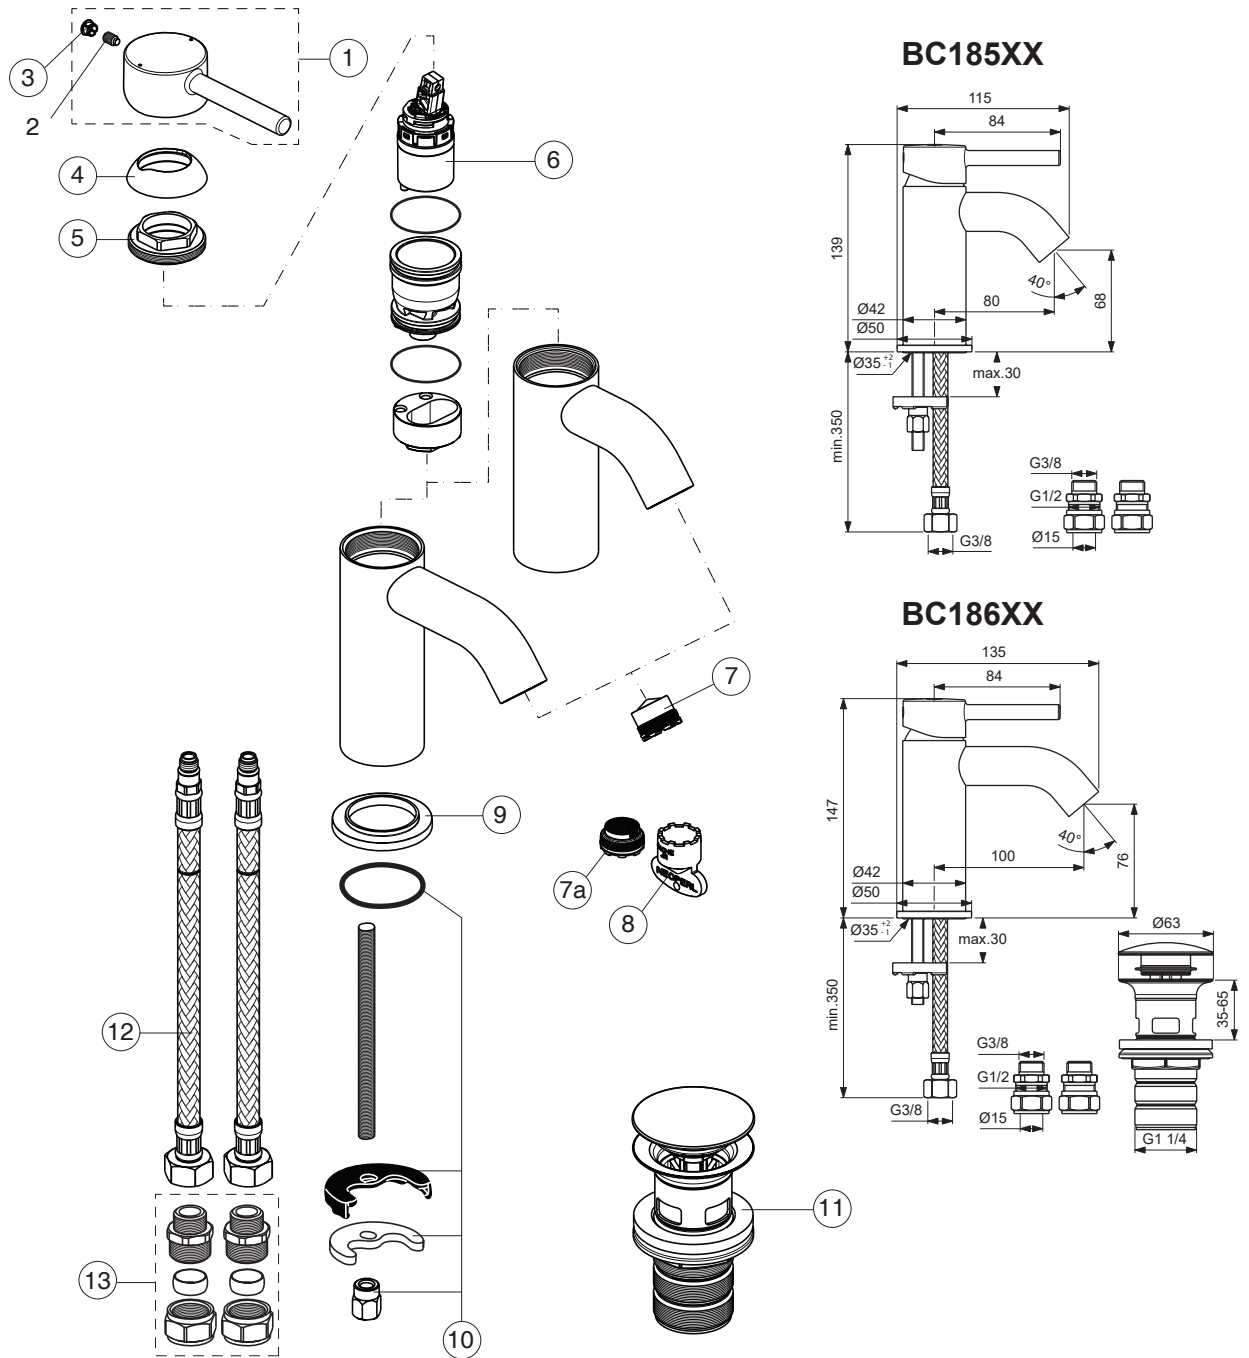

Ideal Standard

CERALINE

Produced from: Jan.2023

For XX=Coverage-Designate:
AA=chrome, XG=silk black

For Instance:
B961706AA for chrome

Pos.	Signify	Spare parts-Nr.	Quantity	Pos.	Signify	Spare parts-Nr.	Quantity
1	Lever, w/logo-set	B961706XX	1 Pcs.				
2	Screw M5x8		1 Pcs.				
3	Block cap	A961157XX	1 Pcs.				
4	Cover cap	A861080XX	1 Pcs.				
5	Screw M38x1.5	B961645NU	1 Set				
6	Cartridge Ø28mm	A861397NU	1 Pcs.				
7	Flowstr.cache M21.5x1	A960191NU	1 Pcs.				
7a+8	Neoperl M21.5x1-5 l/min	B960889NU	1 Pcs.				
8	Service key	B960654NU	1 Pcs.				
9	Rosette decorative	B960712XX	1 Pcs.				
10	Connecting set	B964702NU	1 Set				
11	Click waste	E1482XX	1 Pcs.				
12	Fl.hose G3/8/M8x1 /L500	B960221NU	1 Pcs.				
13	Connector G3/8, Ø15	B960845NU	1 Set				

Ideal Standard

CERALINE

Produced from: Jan.2021

For XX=Coverage-Designate:
AA=chrome, XG=silk black

For Instance:
B961706AA for chrome

Pos.	Signify	Spare parts-Nr.	Quantity	Pos.	Signify	Spare parts-Nr.	Quantity
1	Lever, w/logo-set	B961706XX	1 Pcs.				
2	Screw M5x8		1 Pcs.				
3	Block cap	A961157XX	1 Pcs.				
4	Cover cap	A861080XX	1 Pcs.				
5	Screw M38x1.5	B961645NU	1 Set				
6	Cartridge Ø28mm	A861397NU	1 Pcs.				
7	Flowstr.cache M21.5x1	A960191NU	1 Pcs.				
7a+8	Neoperl M21.5x1-5 l/min	B960889NU	1 Pcs.				
8	Service key	B960654NU	1 Pcs.				
9	Rosette decorative	B960712XX	1 Pcs.				
10	Connecting set	B964702NU	1 Set				
11	Click waste	E1482XX	1 Pcs.				
12	Fl.hose G3/8/M8x1 /L500	A962005NU	1 Pcs.				
13	Connector G3/8, Ø15	B960845NU	1 Set				