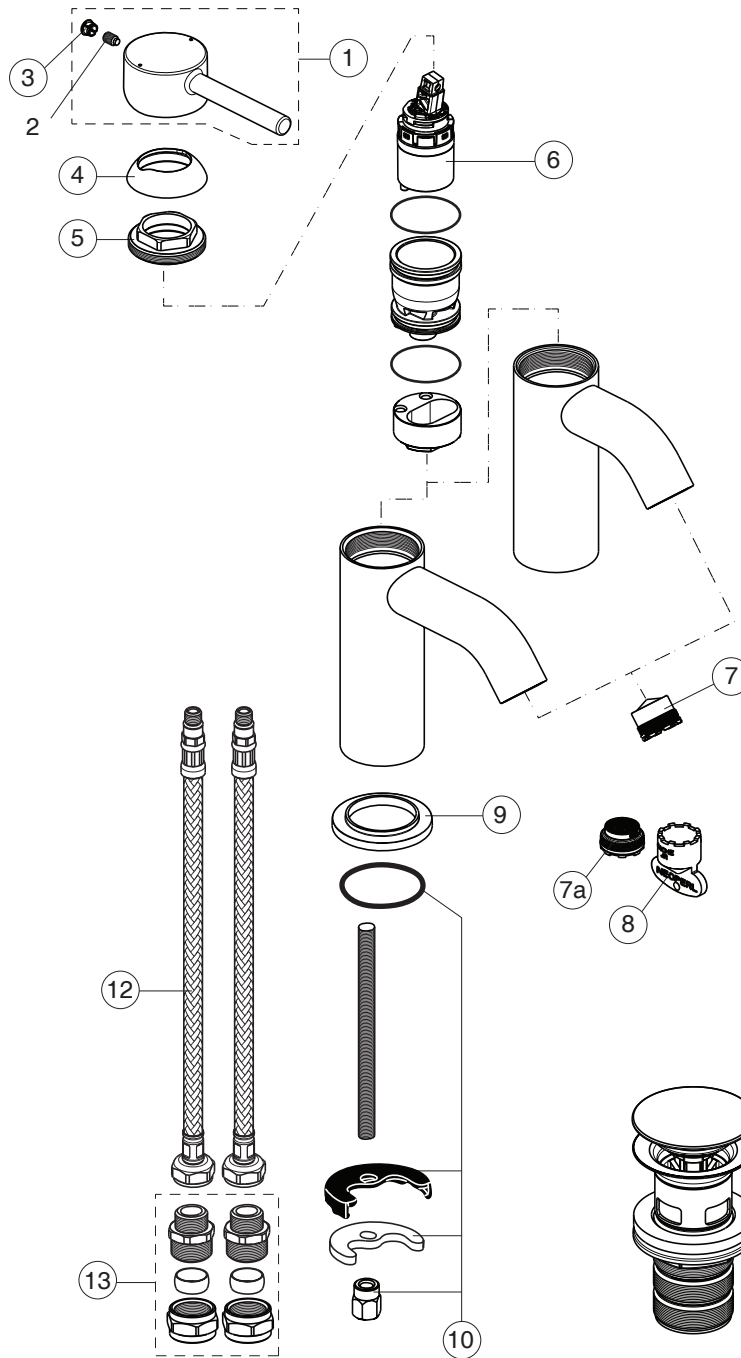

Ideal Standard

CERALINE

Produced from: Jan.2023

For XX=Coverage-Designate:
AA=chrome, XG=silk black

For Instance:
B961706AA for chrome

Pos.	Signify	Spare parts-Nr.	Quantity	Pos.	Signify	Spare parts-Nr.	Quantity
1	Lever, w/logo-set	B961706XX	1 Pcs.				
2	Screw M5x8		1 Pcs.				
3	Block cap	A961157XX	1 Pcs.				
4	Cover cap	A861080XX	1 Pcs.				
5	Screw M38x1.5	B961645NU	1 Set				
6	Cartridge Ø28mm	A861397NU	1 Pcs.				
7	Flowstr.cache M21.5x1	A960191NU	1 Pcs.				
7a+8	Neoperl M21.5x1-5 l/min	B960889NU	1 Pcs.				
8	Service key	B960654NU	1 Pcs.				
9	Rosette decorative	B960712XX	1 Pcs.				
10	Connecting set	B964702NU	1 Set				
11	Click waste	E1482XX	1 Pcs.				
12	Fl.hose G3/8/M8x1 /L500	B960221NU	1 Pcs.				
13	Connector G3/8, Ø15	B960845NU	1 Set				

Ideal Standard

CERALINE

Produced from: Jan.2021

For XX=Coverage-Designate:
AA=chrome, XG=silk black

For Instance:
B961706AA for chrome

Pos.	Signify	Spare parts-Nr.	Quantity	Pos.	Signify	Spare parts-Nr.	Quantity
1	Lever, w/logo-set	B961706XX	1 Pcs.				
2	Screw M5x8		1 Pcs.				
3	Block cap	A961157XX	1 Pcs.				
4	Cover cap	A861080XX	1 Pcs.				
5	Screw M38x1.5	B961645NU	1 Set				
6	Cartridge Ø28mm	A861397NU	1 Pcs.				
7	Flowstr.cache M21.5x1	A960191NU	1 Pcs.				
7a+8	Neoperl M21.5x1-5 l/min	B960889NU	1 Pcs.				
8	Service key	B960654NU	1 Pcs.				
9	Rosette decorative	B960712XX	1 Pcs.				
10	Connecting set	B964702NU	1 Set				
11	Click waste	E1482XX	1 Pcs.				
12	Fl.hose G3/8/M8x1 /L500	A962005NU	1 Pcs.				
13	Connector G3/8, Ø15	B960845NU	1 Set				