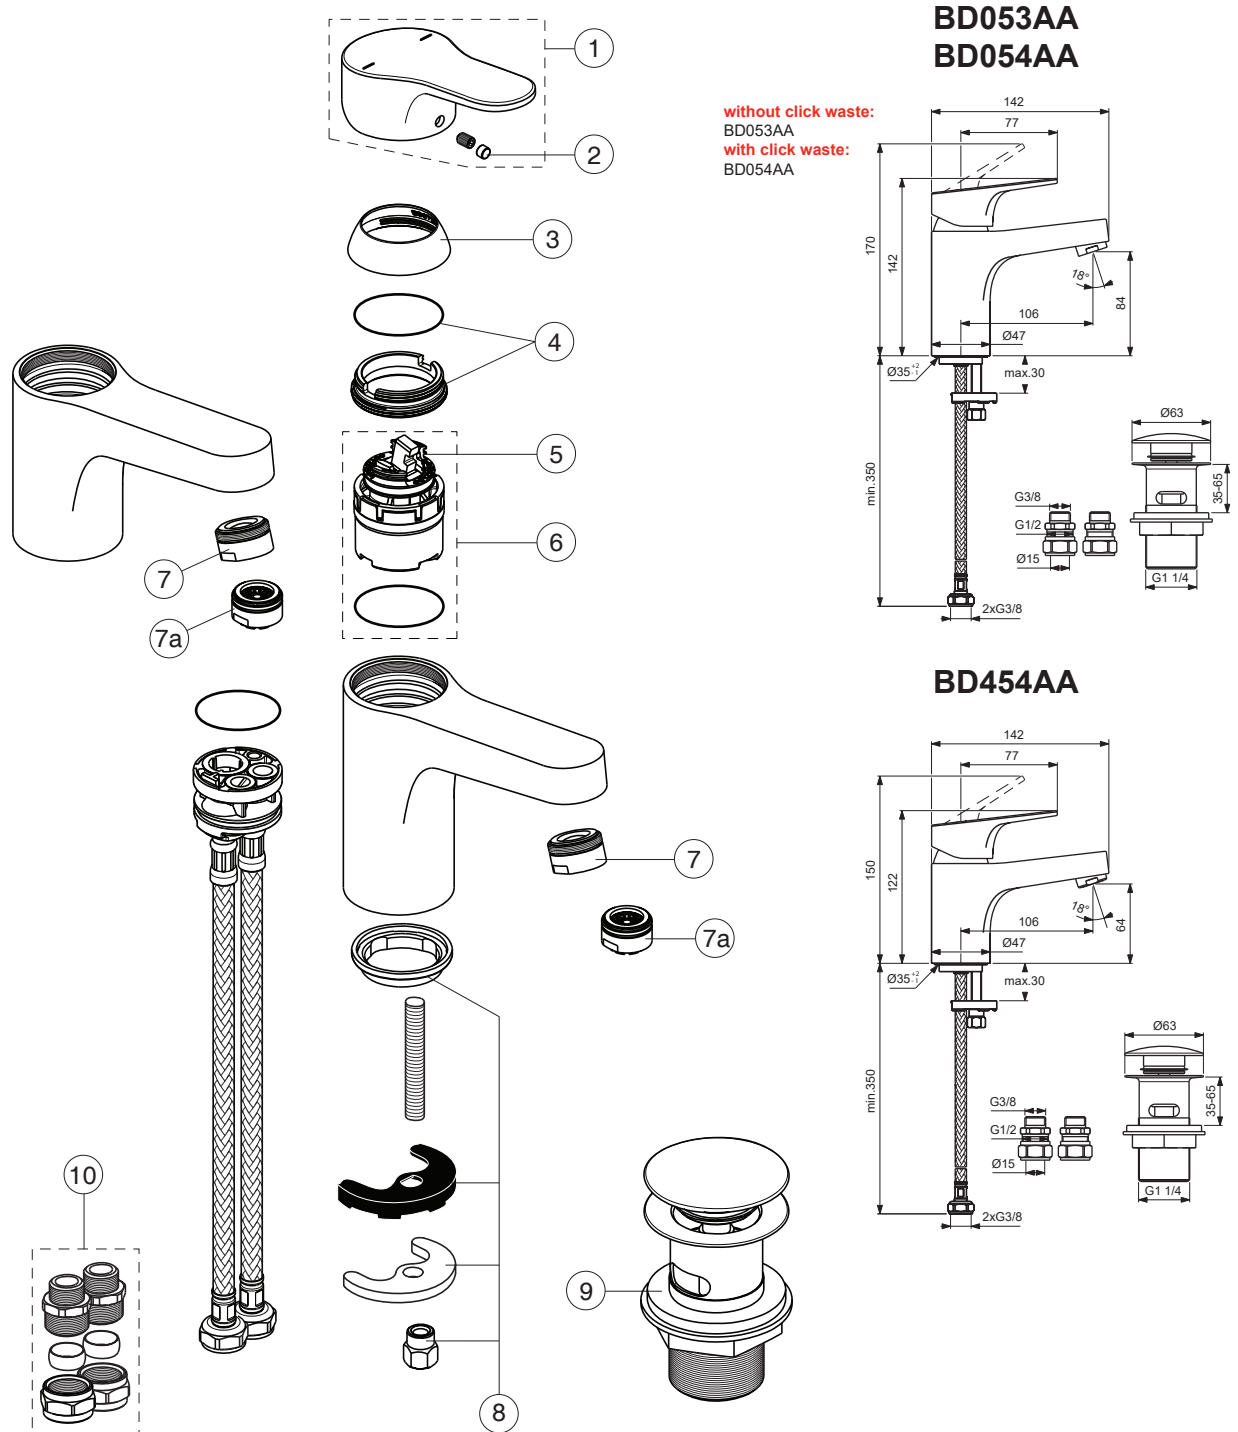

CERABASE

Ideal Standard

Produced from: July 2022

Pos.	Signify	Spare parts-Nr.	Quantity	Pos.	Signify	Spare parts-Nr.	Quantity
1	Lever	B961852AA	1 Set				
2	Rubber button	A963751NU	1 Pcs.				
3	Cap M38x1.5	B961373AA	1 Pcs.				
4	Screw M38x1.5	B961374NU	1 Set				
5	Hot limit stop	A861181NU	1 Pcs.				
6	Cartridge Ø38mm	A861156NU*	1 Set				
7	Aerator M24x1-5 l/min	B960754AA	1 Pcs.				
7a	Nozzle	A961625AA	1 Pcs.				
8	Fixation set	A964520NU	1 Set				
9	Click waste slotted	S8803AA	1 Pcs.				
10	Connector G3/8,Ø15-set	B960845NU	1 Set				

*Universal set (not all parts needed)

CERABASE

Ideal Standard

Produced from: Dec.2022

Pos.	Signify	Spare parts-Nr.	Quantity	Pos.	Signify	Spare parts-Nr.	Quantity
1	Lever	B961852AA	1 Set				
1a	Lever	B961853AA	1 Set				
2	Rubber button	A963751NU	1 Pcs.				
3	Cap M38x1.5	B961373AA	1 Pcs.				
4	Screw M38x1.5	B961374NU	1 Set				
5	Hot limit stop	A861181NU	1 Pcs.				
6	Cartridge Ø38mm	A861156NU*	1 Set				
7	Aerator M24x1-5 l/min	B960754AA	1 Pcs.				
7a	Nozzle	A961625AA	1 Pcs.				
8	Fixation set	A964520NU	1 Set				
9	Click waste slotted	S8803AA	1 Pcs.				
10	Connector G3/8,Ø15-set	B960845NU	1 Set				

*Universal set (not all parts needed)