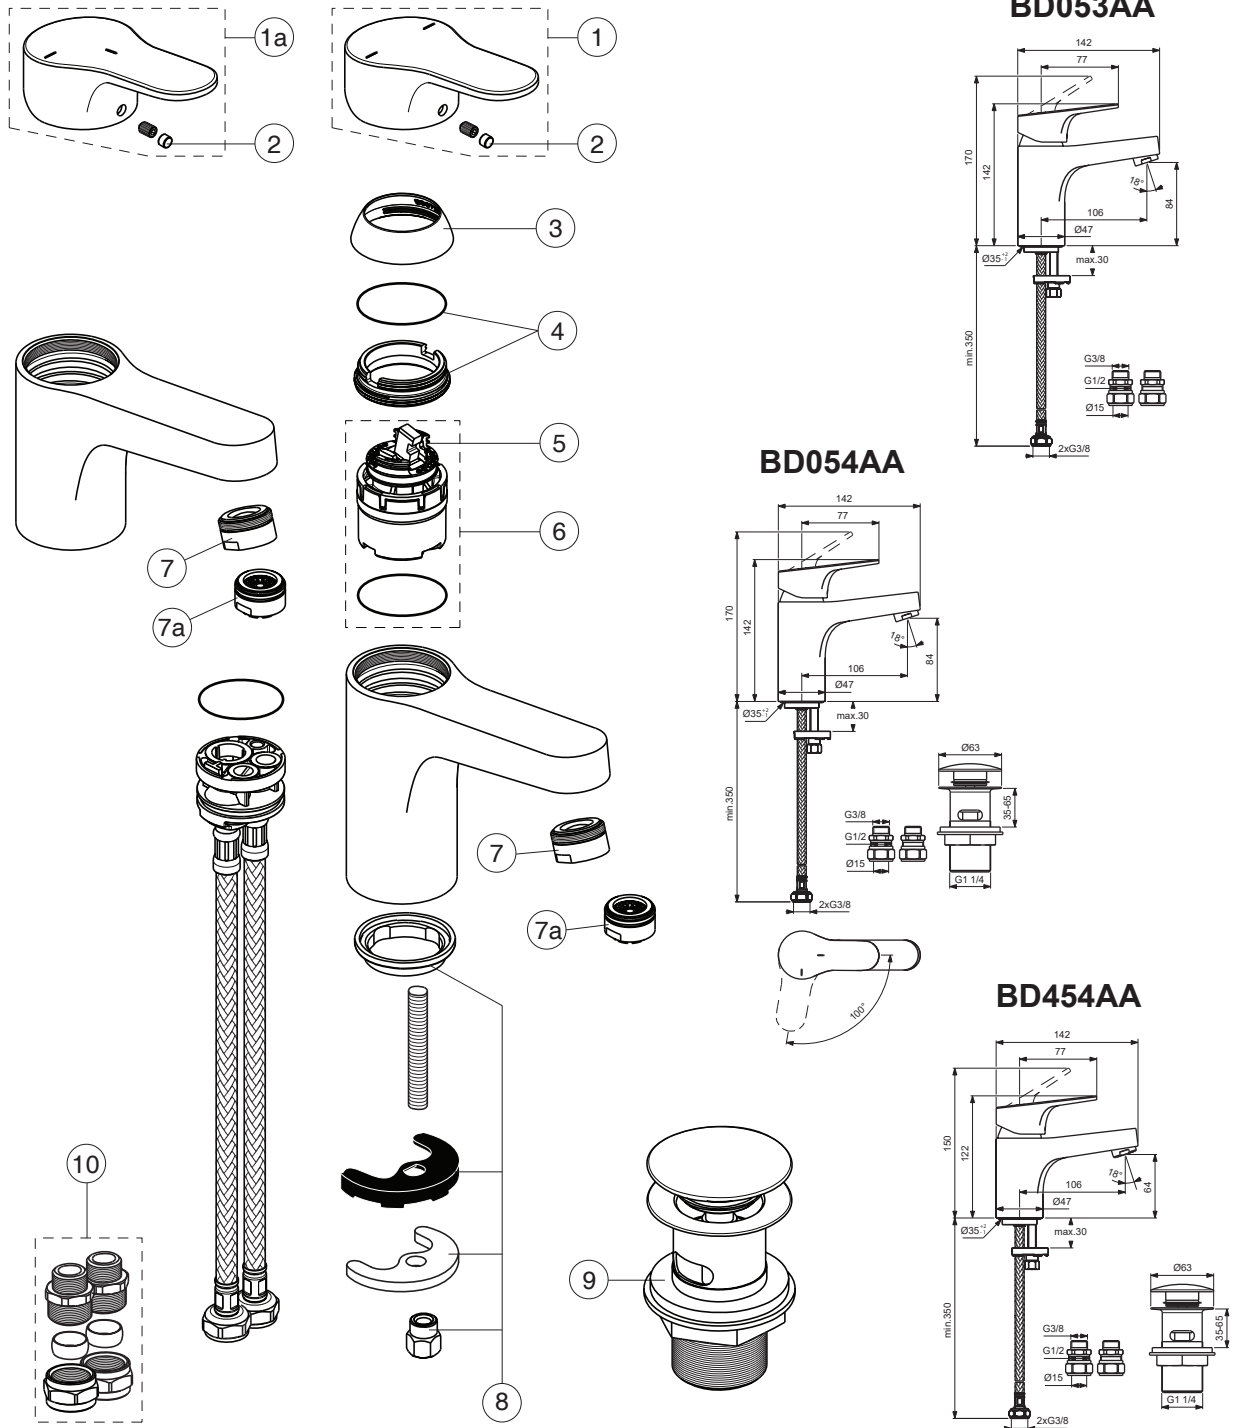

CERABASE

Ideal Standard

Produced from: July 2022

Pos.	Signify	Spare parts-Nr.	Quantity	Pos.	Signify	Spare parts-Nr.	Quantity
1	Lever	B961852AA	1 Set				
2	Rubber button	A963751NU	1 Pcs.				
3	Cap M38x1.5	B961373AA	1 Pcs.				
4	Screw M38x1.5	B961374NU	1 Set				
5	Hot limit stop	A861181NU	1 Pcs.				
6	Cartridge Ø38mm	A861156NU*	1 Set				
7	Aerator M24x1-5 l/min	B960754AA	1 Pcs.				
7a	Nozzle	A961625AA	1 Pcs.				
8	Fixation set	A964520NU	1 Set				
9	Click waste slotted	S8803AA	1 Pcs.				
10	Connector G3/8,Ø15-set	B960845NU	1 Set				

*Universal set (not all parts needed)

CERABASE

Ideal Standard

Produced from: Dec.2022

Pos.	Signify	Spare parts-Nr.	Quantity	Pos.	Signify	Spare parts-Nr.	Quantity
1	Lever	B961852AA	1 Set				
1a	Lever	B961853AA	1 Set				
2	Rubber button	A963751NU	1 Pcs.				
3	Cap M38x1.5	B961373AA	1 Pcs.				
4	Screw M38x1.5	B961374NU	1 Set				
5	Hot limit stop	A861181NU	1 Pcs.				
6	Cartridge Ø38mm	A861156NU*	1 Set				
7	Aerator M24x1-5 l/min	B960754AA	1 Pcs.				
7a	Nozzle	A961625AA	1 Pcs.				
8	Fixation set	A964520NU	1 Set				
9	Click waste slotted	S8803AA	1 Pcs.				
10	Connector G3/8,Ø15-set	B960845NU	1 Set				

*Universal set (not all parts needed)