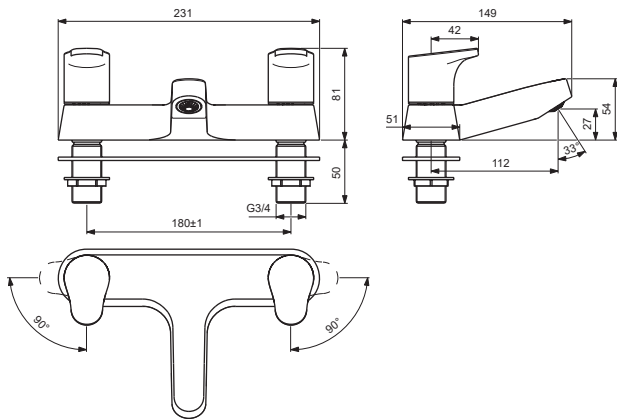

BD057AA

Pos.	Signify	Spare parts-Nr.	Quantity	Pos.	Signify	Spare parts-Nr.	Quantity
1	Handle,w/logo-red	B961856AA	1 Set				
1a	Handle,w/logo-blue	B961857AA	1 Set				
2	Screw M4x14	S961055NU	2 Pcs.				
3	Ceramic valve G1/2,90°-RH	A861244NU*	1 Pcs.				
3a	Ceramic valve G1/2,90°-LH	A861243NU*	1 Pcs.				
4	Streamline G3/4"	S9595NU	1 Pcs.				
5	Base gasket	B961836NU	20 Pcs.				
6	Brass backnut G3/4"	E960111NU	1 Pcs.				

*Universal set (not all parts needed)