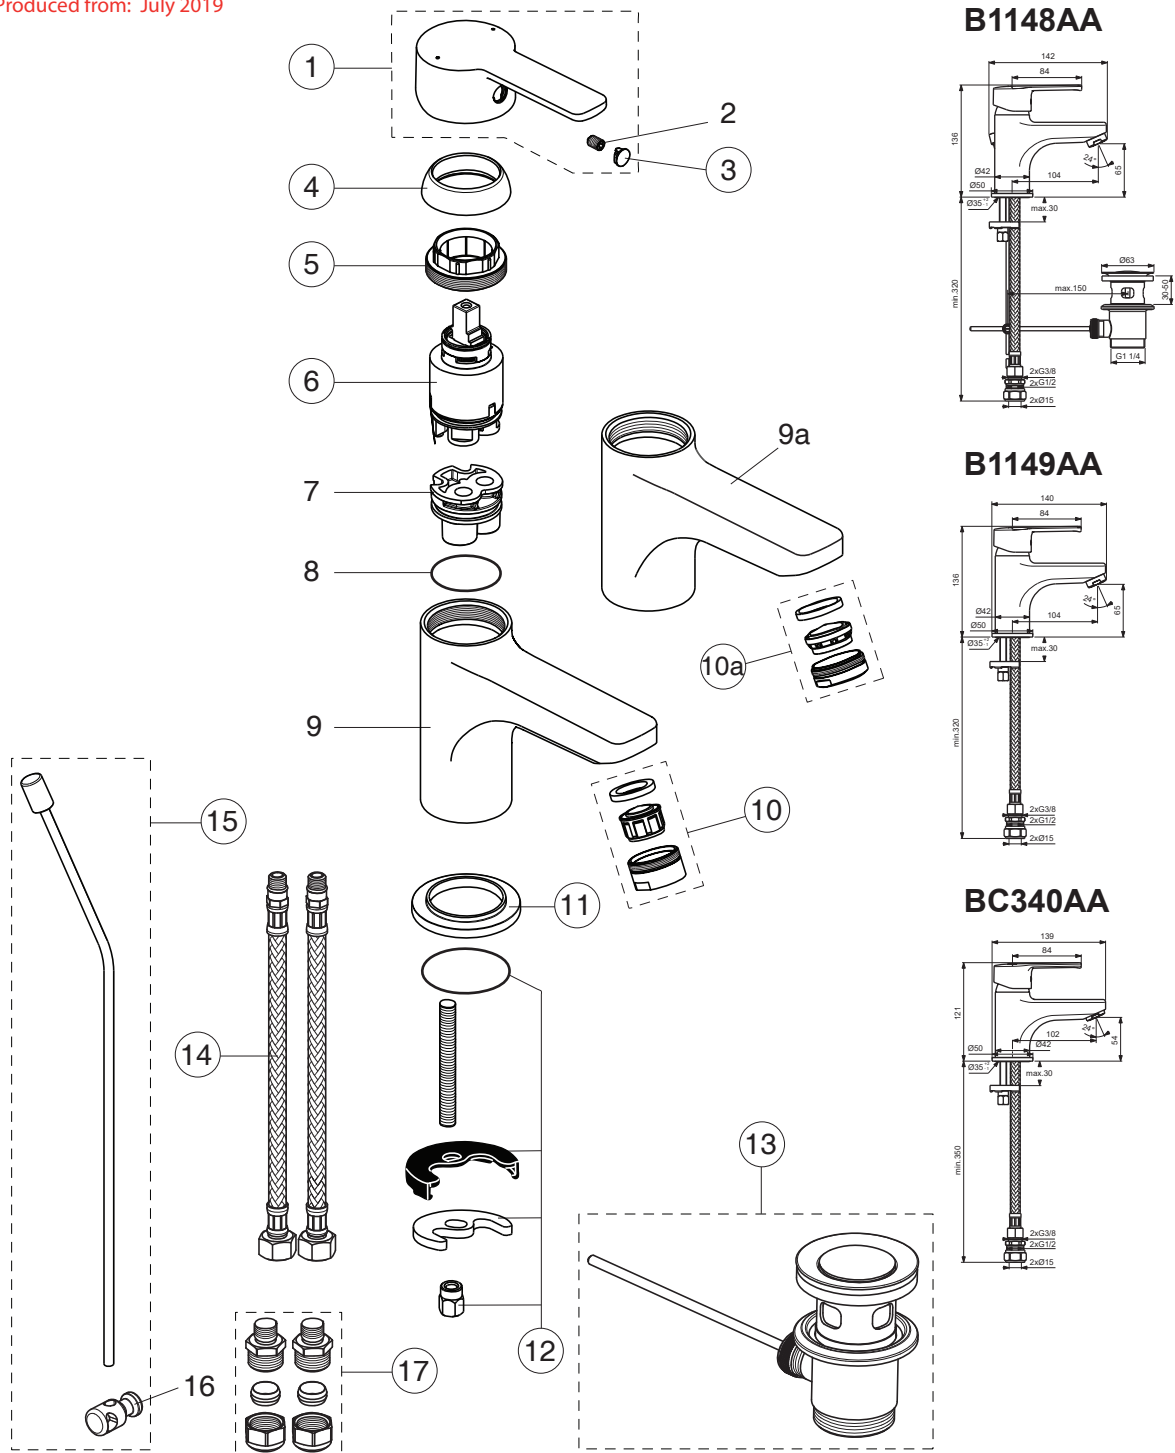

# CALISTA

Produced from: March 2019

Pos.	Signify	Spare parts-Nr.	Quantity	Pos.	Signify	Spare parts-Nr.	Quantity
1	Lever, w/logo-compl.	B961309AA	1 Pcs.	14	Flex pexhose G1/2	B960511NU	1 Pcs.
2	Screw M5x8		1 Pcs.		M10x1/Ø15/L380mm		
3	Cap decorative	B960473AA	1 Pcs.	14a	Flex hose G3/8/L400mm	A963305NU	1 Pcs.
4	Cap	B964697AA	1 Pcs.	15	Pop up waste-compl.	B960915AA	1 Pcs.
5	Screw M38x1.5	B961474NU	1 Pcs.	16	Pop up waste shackle		1 Pcs.
6	Cartridge Ø35mm	B961479NU	1 Pcs.	17	Connector G3/8, Ø15-set	B960845NU	1 Set
7	Manifold		1 Pcs.				
8	O-Ring Ø27.6x2.4		1 Pcs.				
9,9a	Body basin		1 Pcs.				
10	Aerator M24x1	B960754AA	1 Pcs.				
10a	Perlator M24x1-A / 5l/min	B961383AA	1 Pcs.				
11	Rosette decorative	B960712AA	1 Pcs.				
12	Connecting set	B964702NU	1 Pcs.				
13	Pop-up drain ass.	A962991AA	1 Pcs.				

# CALISTA

Produced from: July 2019

Pos.	Signify	Spare parts-Nr.	Quantity	Pos.	Signify	Spare parts-Nr.	Quantity
1	Lever,w/logo-compl.	B961309AA	1 Pcs.	14	Flex hose G3/8/L400mm	A963305NU	1 Pcs.
2	Screw M5x8		1 Pcs.	15	Pop up waste-compl.	B960915AA	1 Pcs.
3	Cap decorative	B960473AA	1 Pcs.	16	Pop up waste shackle		1 Pcs.
4	Cap	B964697AA	1 Pcs.	17	Connector G3/8,Ø15-set	B960845NU	1 Set
5	Screw M38x1.5	B961474NU	1 Pcs.				
6	Cartridge Ø35mm	B961479NU	1 Pcs.				
7	Manifold		1 Pcs.				
8	O-Ring Ø27.6x2.4		1 Pcs.				
9,9a	Body basin		1 Pcs.				
10	Aerator M24x1	B960754AA	1 Pcs.				
10a	Perlator M24x1-A / 5l/min	B961383AA	1 Pcs.				
11	Rosette decorative	B960712AA	1 Pcs.				
12	Connecting set	B964702NU	1 Pcs.				
13	Pop-up drain ass.	A962991AA	1 Pcs.				