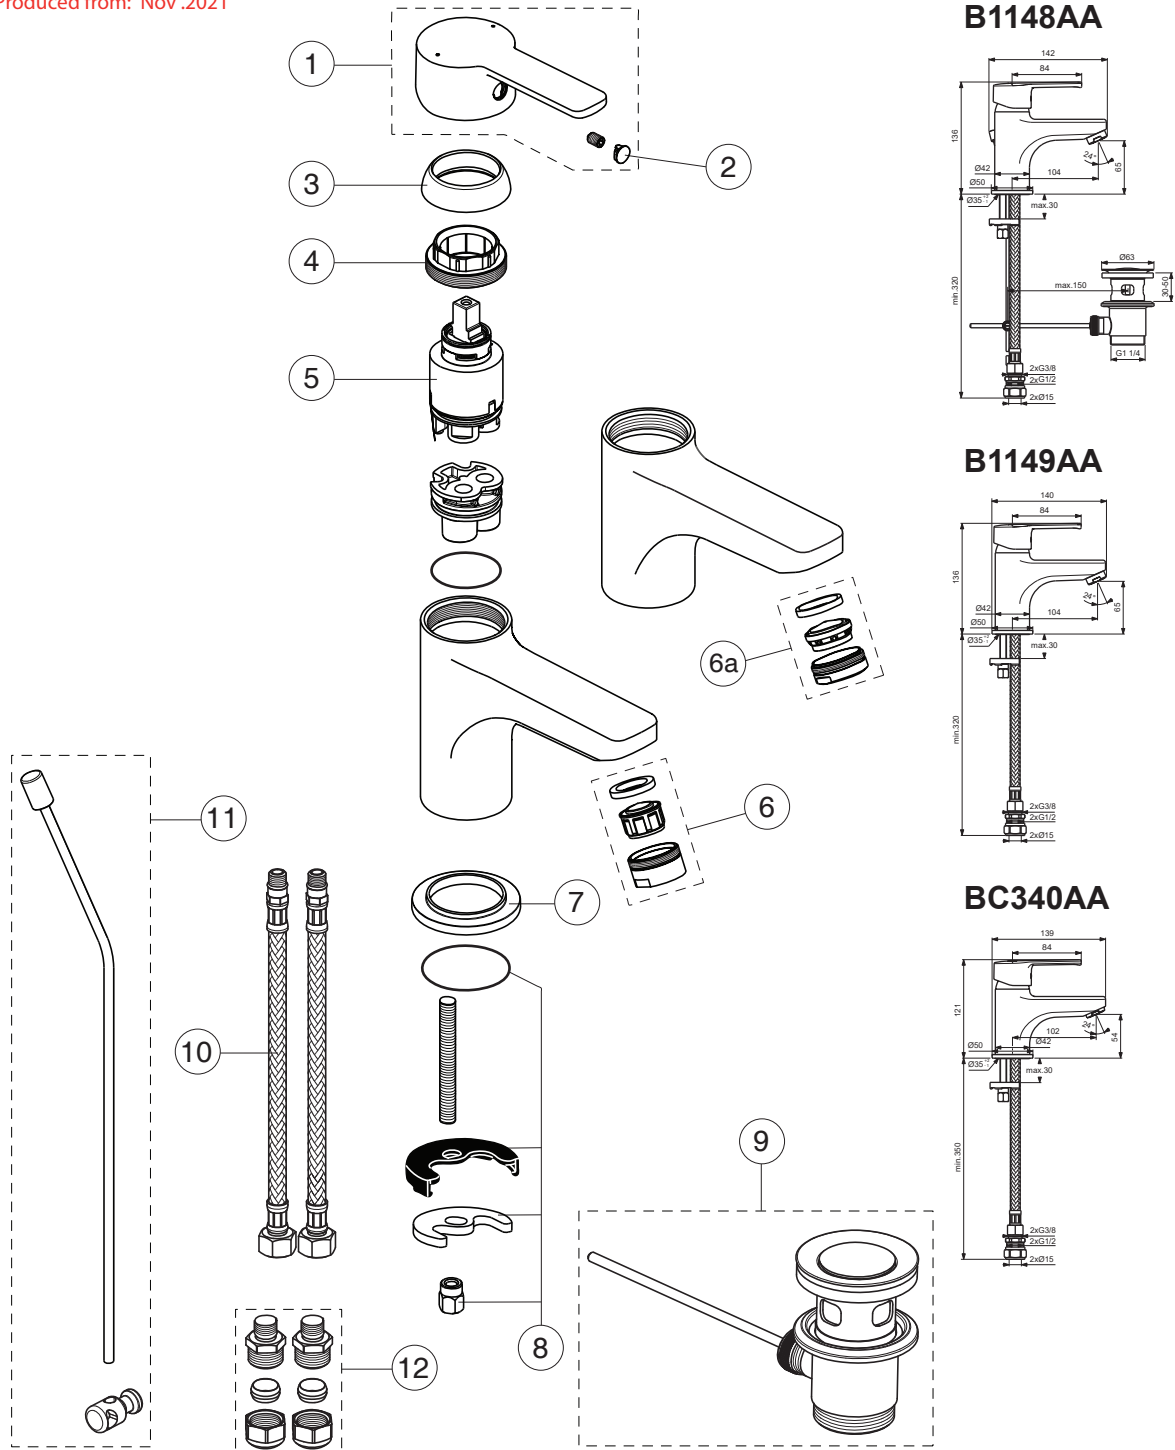

# CALISTA

Produced from: July 2019

Pos.	Signify	Spare parts-Nr.	Quantity	Pos.	Signify	Spare parts-Nr.	Quantity
1	Lever,w/logo-compl.	B961309AA	1 Pcs.	14	Flex hose G3/8/L400mm	A963305NU	1 Pcs.
2	Screw M5x8		1 Pcs.	15	Pop up waste-compl.	B960915AA	1 Pcs.
3	Cap decorative	B960473AA	1 Pcs.	16	Pop up waste shackle		1 Pcs.
4	Cap	B964697AA	1 Pcs.	17	Connector G3/8,Ø15-set	B960845NU	1 Set
5	Screw M38x1.5	B961474NU	1 Pcs.				
6	Cartridge Ø35mm	B961479NU	1 Pcs.				
7	Manifold		1 Pcs.				
8	O-Ring Ø27.6x2.4		1 Pcs.				
9,9a	Body basin		1 Pcs.				
10	Aerator M24x1	B960754AA	1 Pcs.				
10a	Perlator M24x1-A / 5l/min	B961383AA	1 Pcs.				
11	Rosette decorative	B960712AA	1 Pcs.				
12	Connecting set	B964702NU	1 Pcs.				
13	Pop-up drain ass.	A962991AA	1 Pcs.				

# CALISTA

Ideal Standard

Produced from: Nov.2021

Pos.	Signify	Spare parts-Nr.	Quantity	Pos.	Signify	Spare parts-Nr.	Quantity
1	Lever,w/logo-compl.	B961309AA	1 Set				
2	Cap decorative	B960473AA	1 Pcs.				
3	Cap	B964697AA	1 Pcs.				
4	Screw M3x1.5	B961474NU	1 Pcs.				
5	Cartridge Ø35mm	B961479NU	1 Pcs.				
6	Aerator M24x1	B960754AA	1 Pcs.				
6a	Perlator M24x1-A / 5l/min	B961383AA	1 Pcs.				
7	Rosette decorative	B960712AA	1 Pcs.				
8	Connecting set	B964702NU	1 Set				
9	Pop-up drain ass.	A962991AA	1 Pcs.				
10	Flex hose G3/8/L445mm	A963600NU	1 Pcs.				
11	Pop up waste-compl.	B960915AA	1 Set				
12	Connector G3/8,Ø15-set	B960845NU	1 Set				