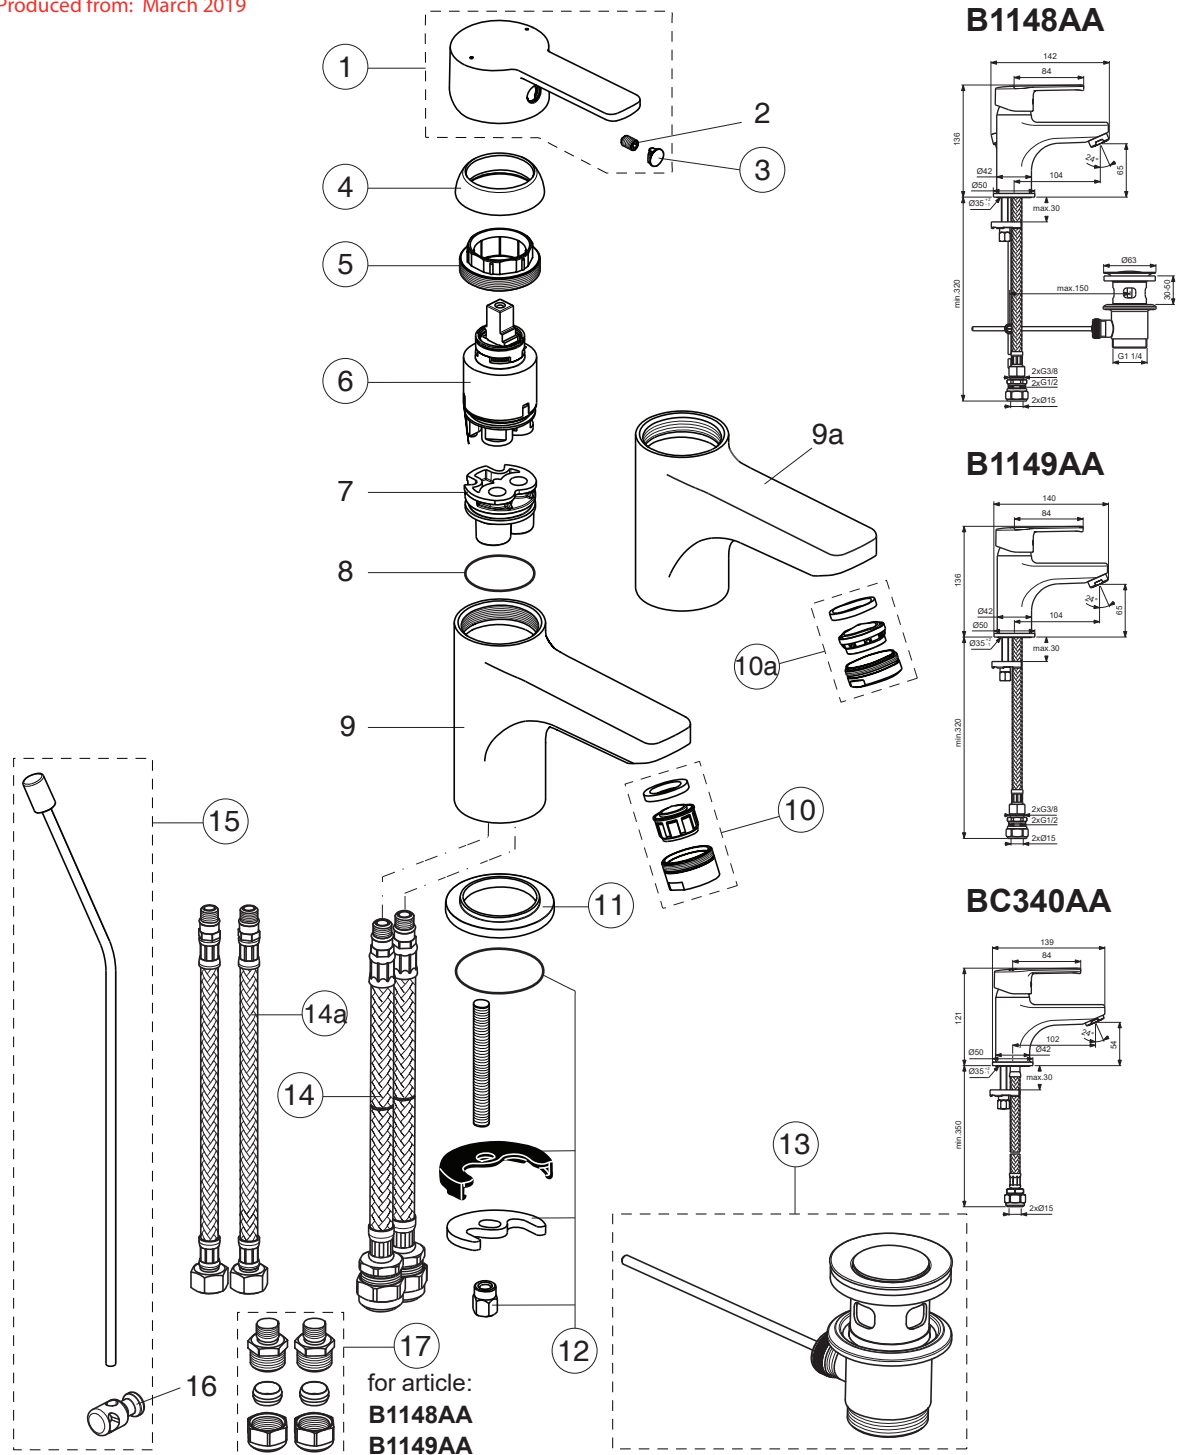

# CALISTA

Produced from: March 2019

Pos.	Signify	Spare parts-Nr.	Quantity	Pos.	Signify	Spare parts-Nr.	Quantity
1	Lever, w/logo-compl.	B961309AA	1 Pcs.	14	Flex pexhose G1/2	B960511NU	1 Pcs.
2	Screw M5x8		1 Pcs.		M10x1/Ø15/L380mm		
3	Cap decorative	B960473AA	1 Pcs.	14a	Flex hose G3/8/L400mm	A963305NU	1 Pcs.
4	Cap	B964697AA	1 Pcs.	15	Pop up waste-compl.	B960915AA	1 Pcs.
5	Screw M38x1.5	B961474NU	1 Pcs.	16	Pop up waste shackle		1 Pcs.
6	Cartridge Ø35mm	B961479NU	1 Pcs.	17	Connector G3/8, Ø15-set	B960845NU	1 Set
7	Manifold		1 Pcs.				
8	O-Ring Ø27.6x2.4		1 Pcs.				
9,9a	Body basin		1 Pcs.				
10	Aerator M24x1	B960754AA	1 Pcs.				
10a	Perlator M24x1-A / 5l/min	B961383AA	1 Pcs.				
11	Rosette decorative	B960712AA	1 Pcs.				
12	Connecting set	B964702NU	1 Pcs.				
13	Pop-up drain ass.	A962991AA	1 Pcs.				

# CALISTA

Produced from: July 2019

Pos.	Signify	Spare parts-Nr.	Quantity	Pos.	Signify	Spare parts-Nr.	Quantity
1	Lever,w/logo-compl.	B961309AA	1 Pcs.	14	Flex hose G3/8/L400mm	A963305NU	1 Pcs.
2	Screw M5x8		1 Pcs.	15	Pop up waste-compl.	B960915AA	1 Pcs.
3	Cap decorative	B960473AA	1 Pcs.	16	Pop up waste shackle		1 Pcs.
4	Cap	B964697AA	1 Pcs.	17	Connector G3/8,Ø15-set	B960845NU	1 Set
5	Screw M38x1.5	B961474NU	1 Pcs.				
6	Cartridge Ø35mm	B961479NU	1 Pcs.				
7	Manifold		1 Pcs.				
8	O-Ring Ø27.6x2.4		1 Pcs.				
9,9a	Body basin		1 Pcs.				
10	Aerator M24x1	B960754AA	1 Pcs.				
10a	Perlator M24x1-A / 5l/min	B961383AA	1 Pcs.				
11	Rosette decorative	B960712AA	1 Pcs.				
12	Connecting set	B964702NU	1 Pcs.				
13	Pop-up drain ass.	A962991AA	1 Pcs.				