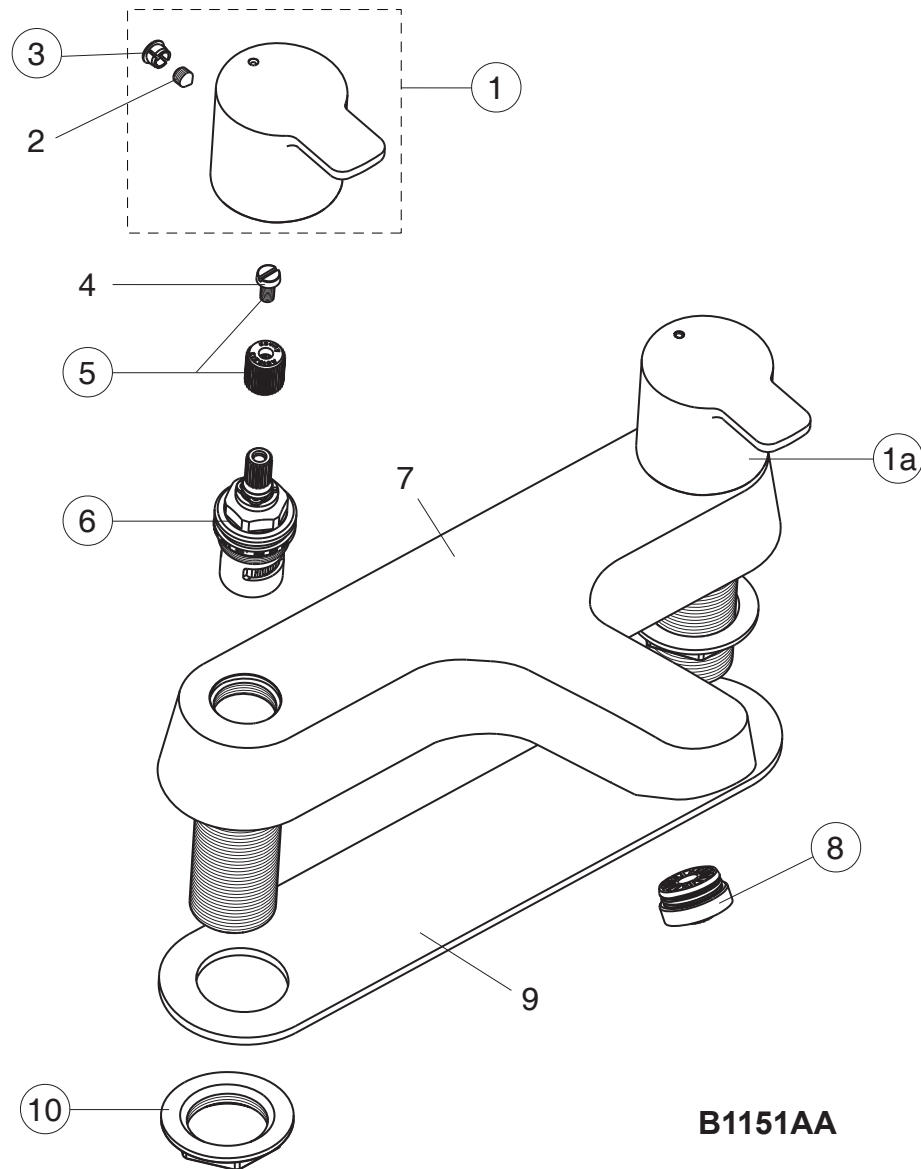

CALISTA

B1151AA

Pos.	Signify	Spare parts-Nr.	Quantity	Pos.	Signify	Spare parts-Nr.	Quantity
1	Handle,w/logo-red	B961308AA	1 Set				
1a	Handle,w/logo-blue	B961307AA	1 Set				
2	Screw M5x6		2 Pcs.				
3	Block cap	A961157AA	1 Pcs.				
4	Screw M4x8		2 Pcs.				
5	Adapter+screw	A861446NU	1 Set				
6	Ceramic valve G1/2,90°-RH	A861244NU*	1 Pcs.				
	Ceramic valve G1/2,90°-LH	A861243NU*	1 Pcs.				
7	Body		1 Pcs.				
8	Streamline G3/4"	S9595NU	1 Pcs.				
9	Base gasket		1 Pcs.				
10	Brass backnut G3/4"	E960111NU	1 Pcs.				

*Universal set (not all parts needed)