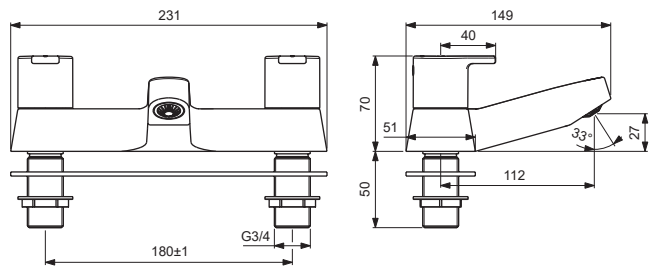

CALISTA

B1151AA

Pos.	Signify	Spare parts-Nr.	Quantity	Pos.	Signify	Spare parts-Nr.	Quantity
1	Handle,w/logo-red	B961308AA	1 Set				
1a	Handle,w/logo-blue	B961307AA	1 Set				
2	Screw M5x6		2 Pcs.				
3	Block cap	A961157AA	1 Pcs.				
4	Screw M4x8		2 Pcs.				
5	Adapter+screw	A861446NU	1 Set				
6	Ceramic valve G1/2,90°-RH	A861244NU*	1 Pcs.				
	Ceramic valve G1/2,90°-LH	A861243NU*	1 Pcs.				
7	Body		1 Pcs.				
8	Streamline G3/4"	S9595NU	1 Pcs.				
9	Base gasket		1 Pcs.				
10	Brass backnut G3/4"	E960111NU	1 Pcs.				