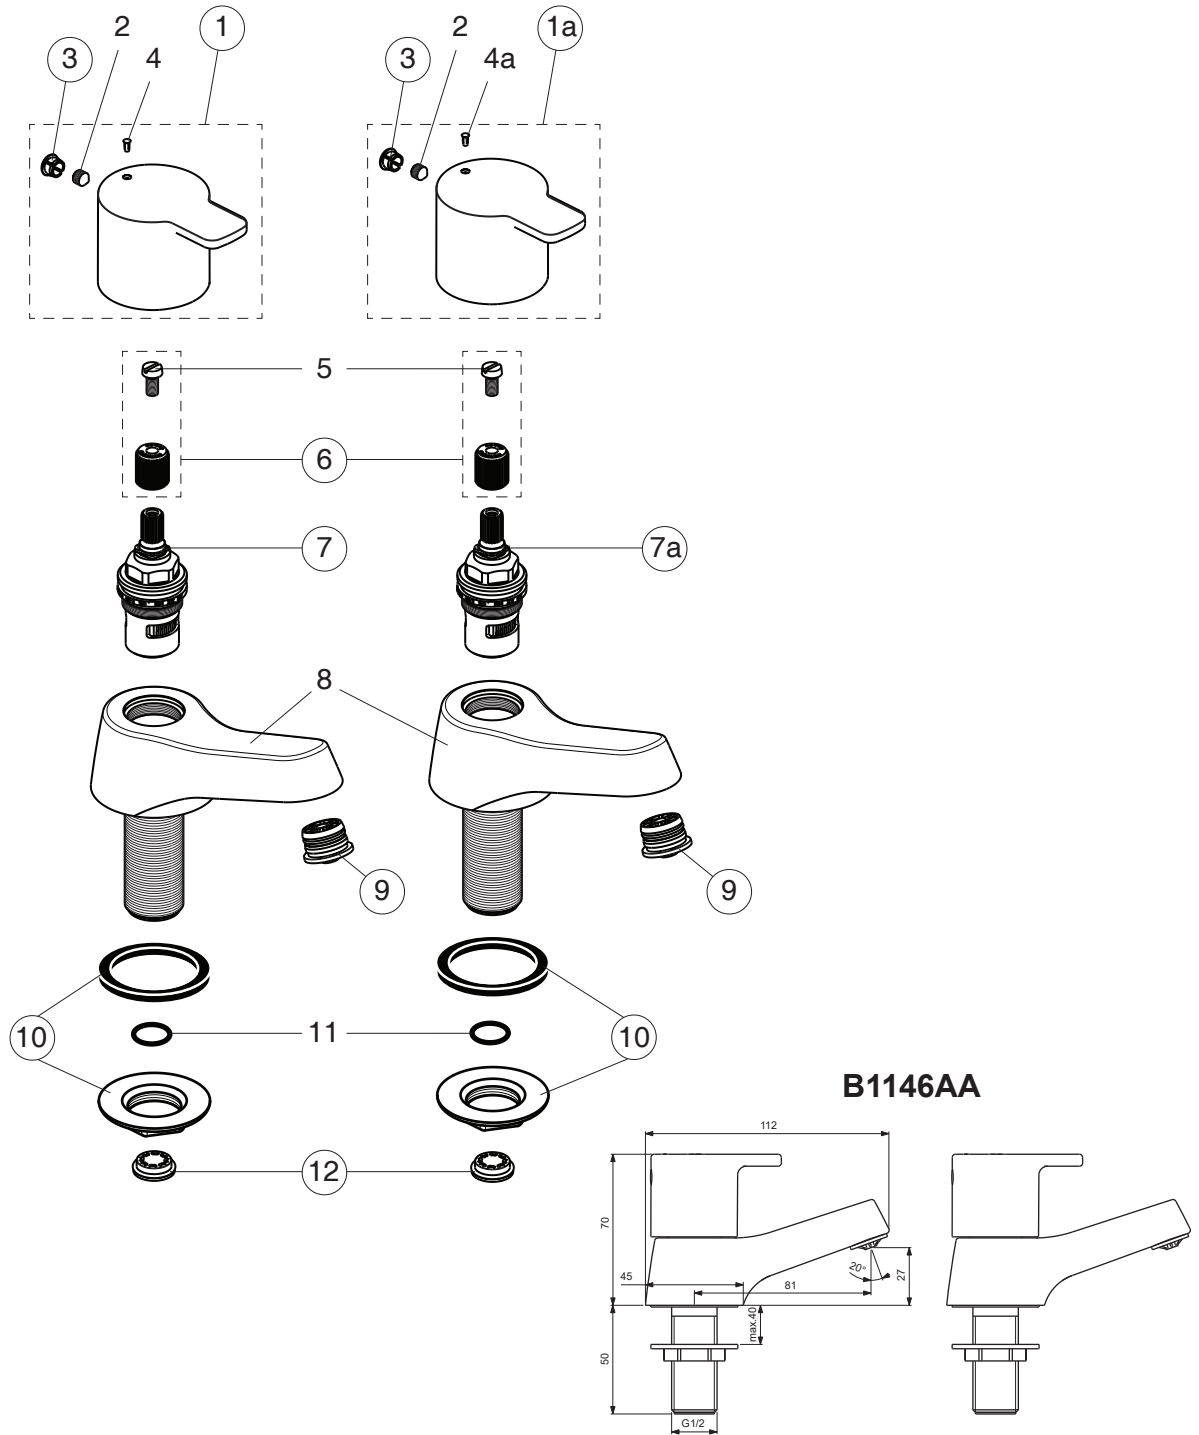

# CALISTA

**B1146AA**

Pos.	Signify	Spare parts-Nr.	Quantity	Pos.	Signify	Spare parts-Nr.	Quantity
1	Handle, w/logo-red	B961308AA	1 Set	12+11	Flow regulator 4 l/min.	A962570NU	1 Pcs.
1a	Handle, w/logo-blue	B961307AA	1 Set				
2	Screw M5x6		2 Pcs.				
3	Block cap	A961157AA	1 Pcs.				
4	Indicator-red		1 Pcs.				
4a	Indicator-blue		1 Pcs.				
5	Screw M4x8		2 Pcs.				
6	Adapter+screw	A861446NU	1 Set				
7	Ceramic valve G1/2,90°-RH	A861244NU*	1 Pcs.				
7a	Ceramic valve G1/2,90°-LH	A861243NU*	1 Pcs.				
8	Body pillar tap G1/2		2 Pcs.				
9	Flow straightener	B960998NU	2 Pcs.				
10	Connecting group	B960480NU	1 Set				
11	O-Ring Ø12.1x1.6		2 Pcs.				

\*Universal set (not all parts needed)