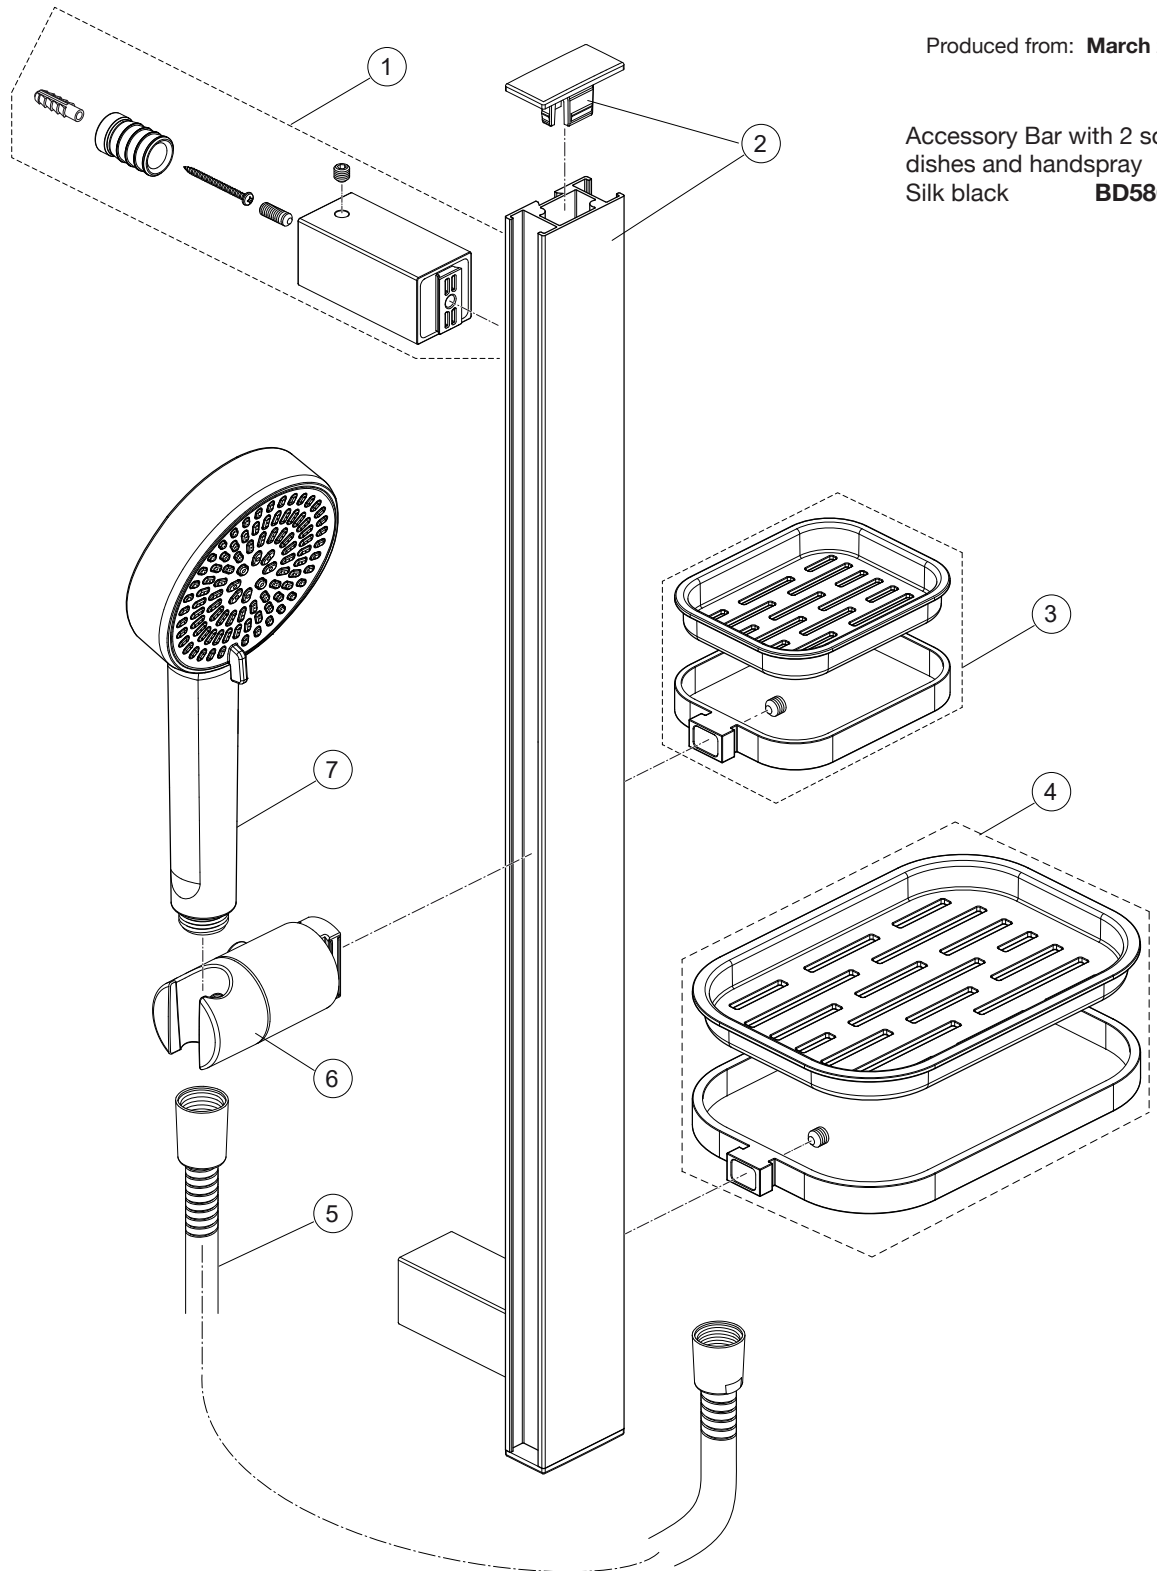

Produced from: **March 2023**

Accessory Bar with 2 soap dishes and handspray  
Silk black **BD586XG**

**Replace XX with the appropriate finish code**

Rose = RO Silver = SI Silk black = XG

**Example spare part order:**

**A 861 631 XG** in Silk black

Pos.	Description	Part-Number	Qty.	Pos.	Description	Part-Number	Qty.
1	Wall fixation complete	<b>A 861 630 XX</b>	1 Set				
2	Accessory bar with caps	<b>A 861 657 XX</b>	1 pcs				
3	Soap dish small	<b>A 861 632 XX</b>	1 Set				
4	Soap dish big	<b>A 861 631 XX</b>	1 Set				
5	Shower hose 1750 mm	<b>BE 175 XX</b>	1 pcs				
6	Slider & holder f. handshr	<b>A 861 629 XX</b>	1 Set				
7	Hand shower 2F	<b>BD 580 XX</b>	1 pcs				