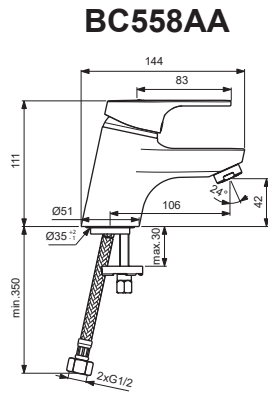

ALTO

Ideal Standard

Pos.	Signify	Spare parts-Nr.	Quantity	Pos.	Signify	Spare parts-Nr.	Quantity
1	Lever,w/logo-compl.	B960755AA	1 Set				
2	Cap(Blue/Red)	A963054NU	1 Pcs.				
3	Cap	B960862AA	1 Set				
4	Hot limit stop	A861181NU	1 Pcs.				
5	Cartridge Ø38mm-click	B961491NU*	1 Pcs.				
6	Aerator M24x1	B960754AA	1 Pcs.				
7	Pop-up drain ass.	A962991AA	1 Set				
8	Connecting set	A964520NU	1 Set				
9	Pull-up rod-compl.	B960915AA	1 Set				
10	Connector G3/8,Ø15	B960845NU	1 Set				