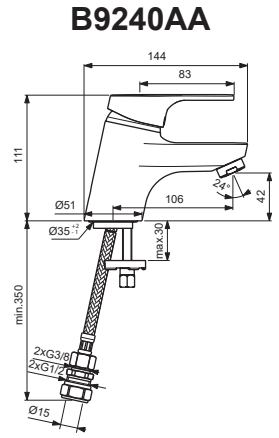

ALTO

Ideal Standard

Pos.	Signify	Spare parts-Nr.	Quantity	Pos.	Signify	Spare parts-Nr.	Quantity
1	Lever,w/logo-compl.	B960755AA	1 Set				
2	Cap(Blue/Red)	A963054NU	1 Pcs.				
3	Cap	B960862AA	1 Set				
4	Hot limit stop	A861181NU	1 Pcs.				
5	Cartridge Ø38mm-click	B961491NU*	1 Pcs.				
6	Aerator M24x1	B960754AA	1 Pcs.				
7	Pop-up drain ass.	A962991AA	1 Set				
8	Connecting set	A964520NU	1 Set				
9	Pull-up rod-compl.	B960915AA	1 Set				
10	Connector G3/8,Ø15	B960845NU	1 Set				