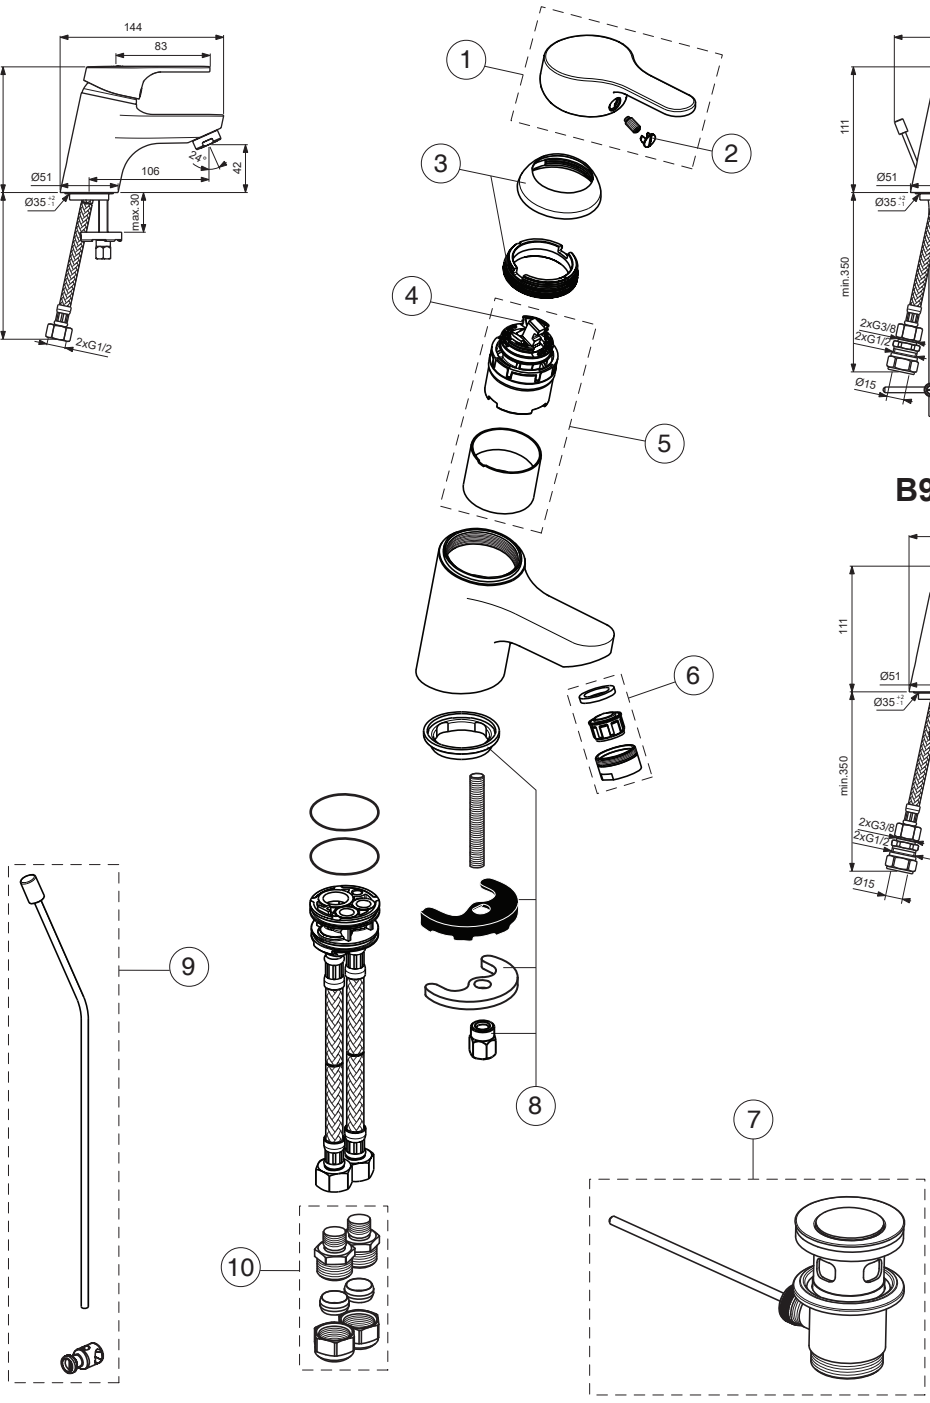

ALTO

Ideal Standard

Pos.	Signify	Spare parts-Nr.	Quantity	Pos.	Signify	Spare parts-Nr.	Quantity
1	Lever,w/logo-compl.	B960755AA	1 Set				
2	Cap(Blue/Red)	A963054NU	1 Pcs.				
3	Cap	B960862AA	1 Set				
4	Hot limit stop	A861181NU	1 Pcs.				
5	Cartridge Ø38mm-click	B961491NU*	1 Pcs.				
6	Aerator M24x1	B960754AA	1 Pcs.				
7	Pop-up drain ass.	A962991AA	1 Set				
8	Connecting set	A964520NU	1 Set				
9	Pull-up rod-compl.	B960915AA	1 Set				
10	Connector G3/8,Ø15	B960845NU	1 Set				

\*Universal set (not all parts needed)