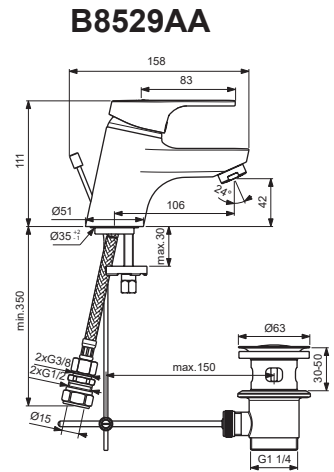

ALTO

Ideal Standard

Pos.	Signify	Spare parts-Nr.	Quantity	Pos.	Signify	Spare parts-Nr.	Quantity
1	Lever,w/logo-compl.	B960755AA	1 Set				
2	Cap(Blue/Red)	A963054NU	1 Pcs.				
3	Cap	B960862AA	1 Set				
4	Hot limit stop	A861181NU	1 Pcs.				
5	Cartridge Ø38mm-click	B961491NU*	1 Pcs.				
6	Aerator M24x1	B960754AA	1 Pcs.				
7	Pop-up drain ass.	A962991AA	1 Set				
8	Connecting set	A964520NU	1 Set				
9	Pull-up rod-compl.	B960915AA	1 Set				
10	Connector G3/8,Ø15	B960845NU	1 Set				