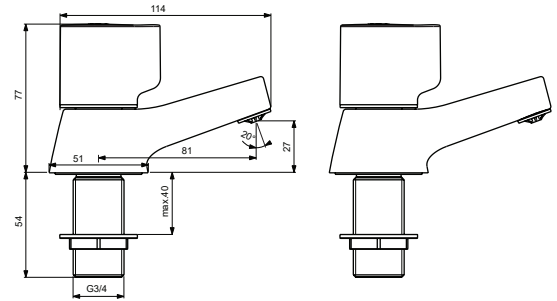

B0350AA

Pos.	Signify	Spare parts-Nr.	Quantity	Pos.	Signify	Spare parts-Nr.	Quantity
1	Handle, w/logo ISI-red	B960955AA	1 Set	12	Connecting group	B960471NU	1 Set
1a	Handle, w/logo ISI-blue	B960956AA	1 Set				
2	Screw M4x14	S961055NU	2 Pcs.				
3	O-Ring Ø15.6x2.4		2 Pcs.				
4	O-Ring Ø27.6x2.4		2 Pcs.				
5	Insert-red		1 Pcs.				
5a	Insert-blue		1 Pcs.				
6	Cover insert		2 Pcs.				
7	Ceramic valve G1/2,90°-RH	A861244NU*	1 Pcs.				
7a	Ceramic valve G1/2,90°-LH	A861243NU*	1 Pcs.				
8	Body pillar tap G3/4		2 Pcs.				
9	Flow straightener	B960998NU	2 Pcs.				
10	O-Ring Ø18.2x1.7		2 Pcs.				
11	Connector G3/4		2 Pcs.				

*Universal set (not all parts needed)