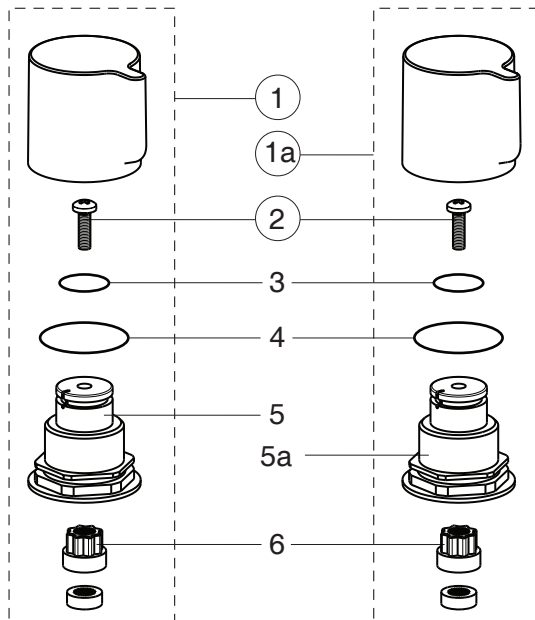

B0350AA

Pos.	Signify	Spare parts-Nr.	Quantity	Pos.	Signify	Spare parts-Nr.	Quantity
1	Handle, w/logo ISI-red	B960955AA	1 Set	12	Connecting group	B960471NU	1 Set
1a	Handle, w/logo ISI-blue	B960956AA	1 Set				
2	Screw M4x14	S961055NU	2 Pcs.				
3	O-Ring Ø15.6x2.4		2 Pcs.				
4	O-Ring Ø27.6x2.4		2 Pcs.				
5	Insert-red		1 Pcs.				
5a	Insert-blue		1 Pcs.				
6	Cover insert		2 Pcs.				
7	Ceramic valve G1/2,90°-RH	A861244NU*	1 Pcs.				
7a	Ceramic valve G1/2,90°-LH	A861243NU*	1 Pcs.				
8	Body pillar tap G3/4		2 Pcs.				
9	Flow straightener	B960998NU	2 Pcs.				
10	O-Ring Ø18.2x1.7		2 Pcs.				
11	Connector G3/4		2 Pcs.				

*Universal set (not all parts needed)