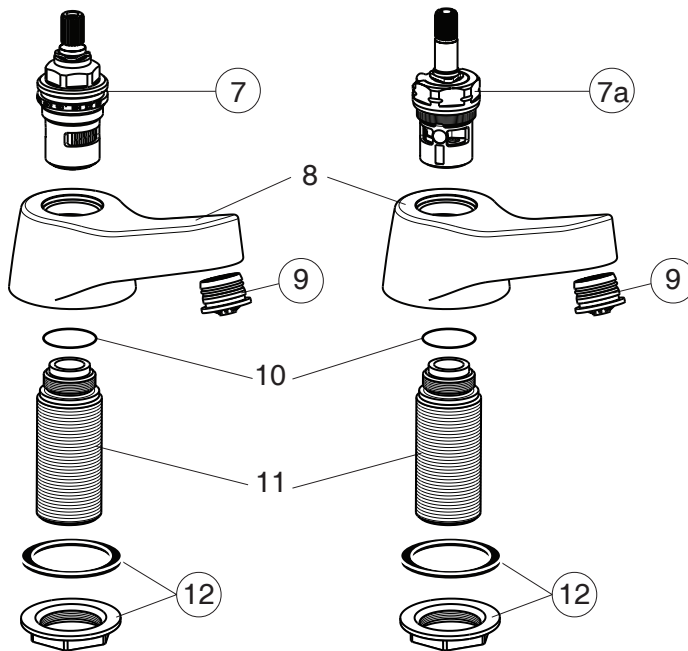

B0350AA

Pos.	Signify	Spare parts-Nr.	Quantity	Pos.	Signify	Spare parts-Nr.	Quantity
1	Handle, w/logo ISI-red	B960955AA	1 Set	12	Connecting group	B960471NU	1 Set
1a	Handle, w/logo ISI-blue	B960956AA	1 Set				
2	Screw M4x14	S961055NU	2 Pcs.				
3	O-Ring Ø15.6x2.4		2 Pcs.				
4	O-Ring Ø27.6x2.4		2 Pcs.				
5	Insert-red		1 Pcs.				
5a	Insert-blue		1 Pcs.				
6	Cover insert		2 Pcs.				
7	Ceramic valve G1/2,90°-RH	A861244NU*	1 Pcs.				
7a	Ceramic valve G1/2,90°-LH	A861243NU*	1 Pcs.				
8	Body pillar tap G3/4		2 Pcs.				
9	Flow straightener	B960998NU	2 Pcs.				
10	O-Ring Ø18.2x1.7		2 Pcs.				
11	Connector G3/4		2 Pcs.				

*Universal set (not all parts needed)