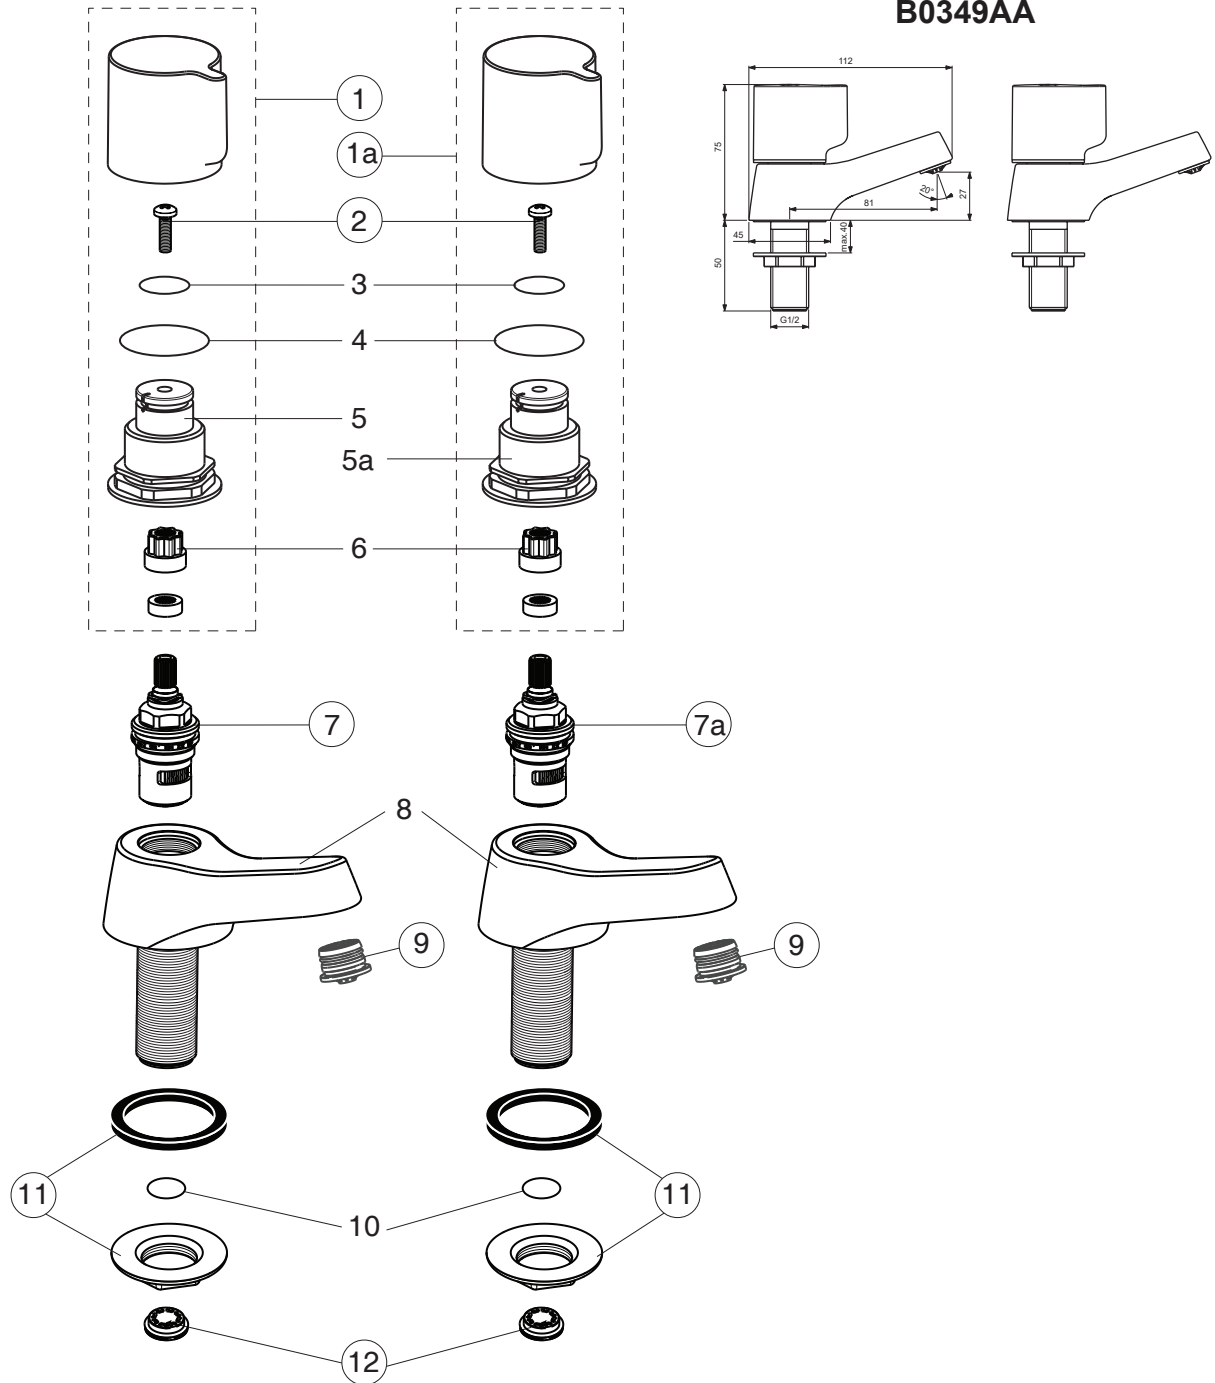

## B0349AA

Pos.	Signify	Spare parts-Nr.	Quantity	Pos.	Signify	Spare parts-Nr.	Quantity
1	Handle, w/logo ISI-red	B960955AA	1 Set	12	Flow regulator 4 l/min.	A962570NU	1 Pcs.
1a	Handle, w/logo ISI-blue	B960956AA	1 Set				
2	Screw M4x14	S961055NU	2 Pcs.				
3	O-Ring Ø15.6x2.4		2 Pcs.				
4	O-Ring Ø27.6x2.4		2 Pcs.				
5	Insert-red		1 Pcs.				
5a	Insert-blue		1 Pcs.				
6	Cover insert		2 Pcs.				
7	Ceramic valve G1/2,90°-RH	A861244NU*	1 Pcs.				
7a	Ceramic valve G1/2,90°-LH	A861243NU*	1 Pcs.				
8	Body pillar tap G1/2		2 Pcs.				
9	Flow straightener	B960998NU	2 Pcs.				
10	O-Ring Ø12.1x1.6		2 Pcs.				
11	Connecting group	B960480NU	1 Set				

\*Universal set (not all parts needed)