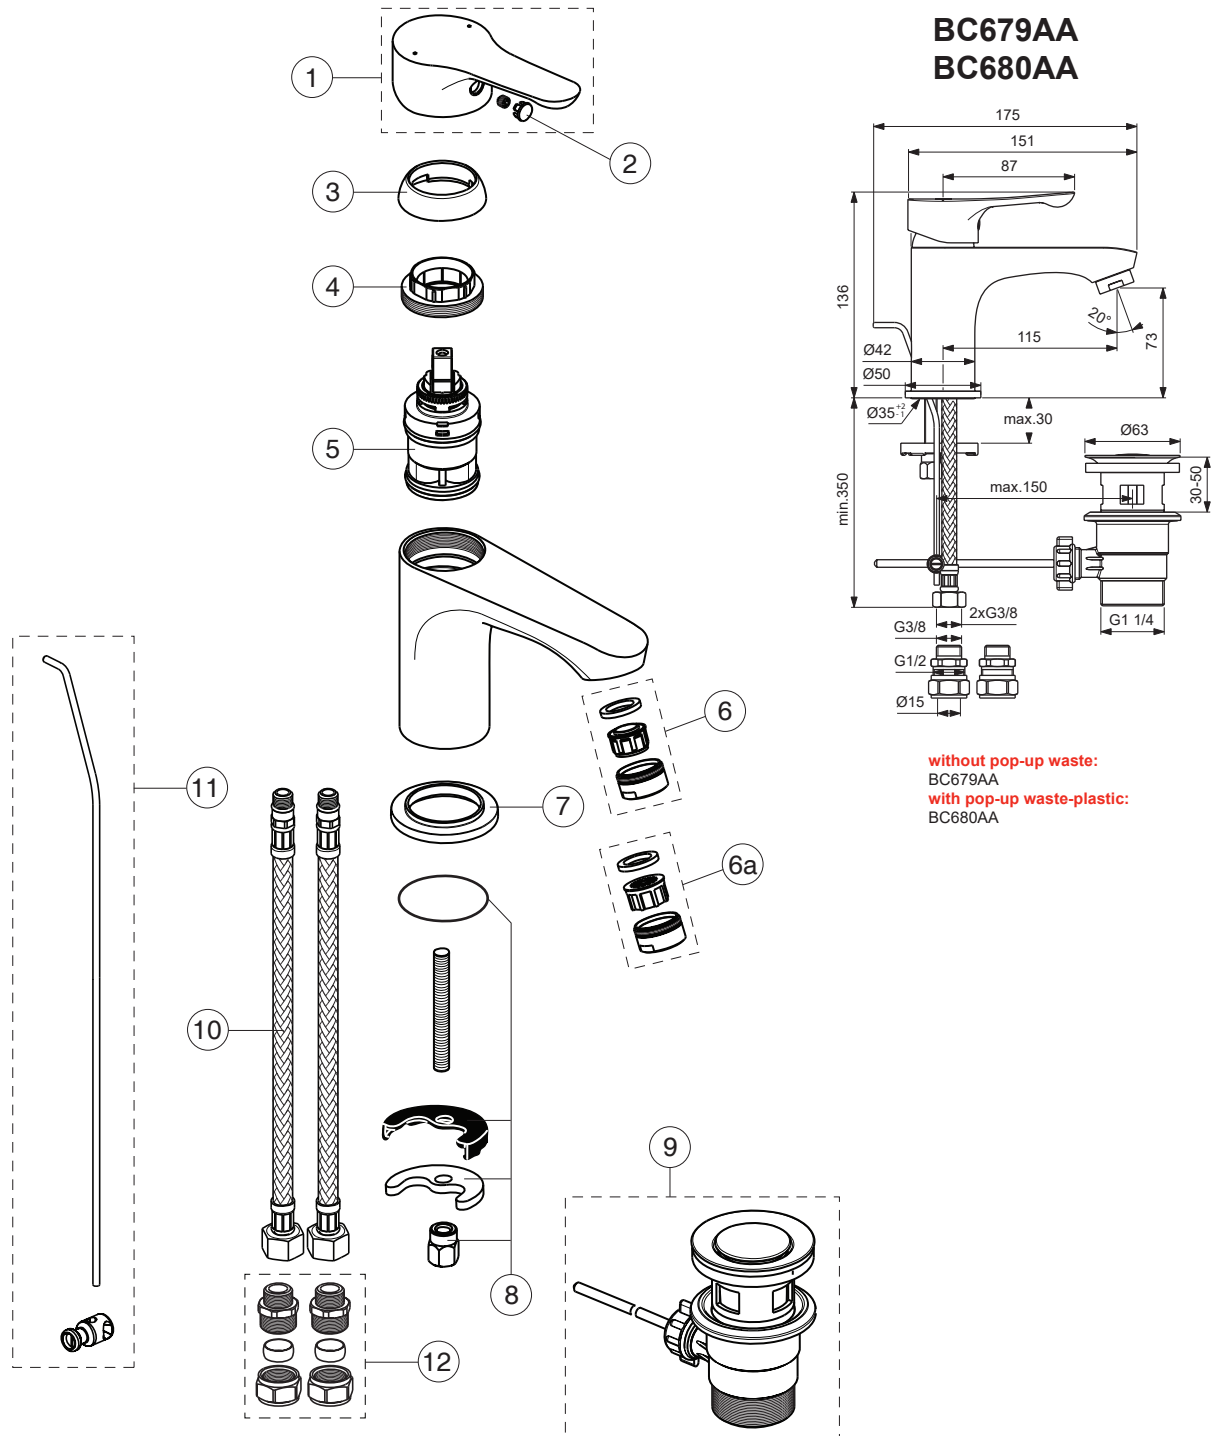

Ideal Standard

Produced from: June 2022

ALPHA

Pos.	Signify	Spare parts-Nr.	Quantity	Pos.	Signify	Spare parts-Nr.	Quantity
1	Lever, w/logo-compl.	B961564AA	1 Set				
2	Cap decorative	B964696NU	1 Pcs.				
3	Cap	B964697AA	1 Pcs.				
4	Screw M38x1.5	B961474NU	1 Pcs.				
5	Cartridge Ø35mm	B961475NU	1 Pcs.				
6	Aerator M24x1, 5l/min	B960754AA	1 Pcs.				
6a	Nozzle	A961625AA	1 Pcs.				
7	Rosette decorative	B960712AA	1 Pcs.				
8	Connecting set	B964702NU	1 Set				
9	Pop-up waste-plastic	B964550AA	1 Set				
10	Flex pexhose G3/8 /L445	A963600NU	1 Pcs.				
11	Pop up waste-compl.	B960900AA	1 Set				
12	Connector G3/8, Ø15-set	B960845NU	1 Set				

Ideal Standard

Produced from: March 2019

ALPHA

Pos.	Signify	Spare parts-Nr.	Quantity	Pos.	Signify	Spare parts-Nr.	Quantity
1	Lever, w/logo-compl.	B961564AA	1 Set	14	Pop up waste shackle		1 Pcs.
2	Screw M5x6		1 Pcs.	15	Connector G3/8, Ø15-set	B960845NU	1 Set
3	Cap decorative	B964696NU	1 Pcs.				
4	Cap	B964697AA	1 Pcs.				
5	Screw M38x1.5	B961474NU	1 Pcs.				
6	Cartridge Ø35mm	B961475NU	1 Pcs.				
7	Body basin		1 Pcs.				
8	Aerator M24x1, 5l/min	B960754AA	1 Pcs.				
8a	Nozzle	A961625AA	1 Pcs.				
9	Rosette decorative	B960712AA	1 Pcs.				
10	Connecting set	B964702NU	1 Pcs.				
11	Pop-up waste-plastic	B964550AA	1 Pcs.				
12	Flex pexhose G3/8 /L445	A963600NU	1 Pcs.				
13	Pop up waste-compl.	B961384AA	1 Pcs.				