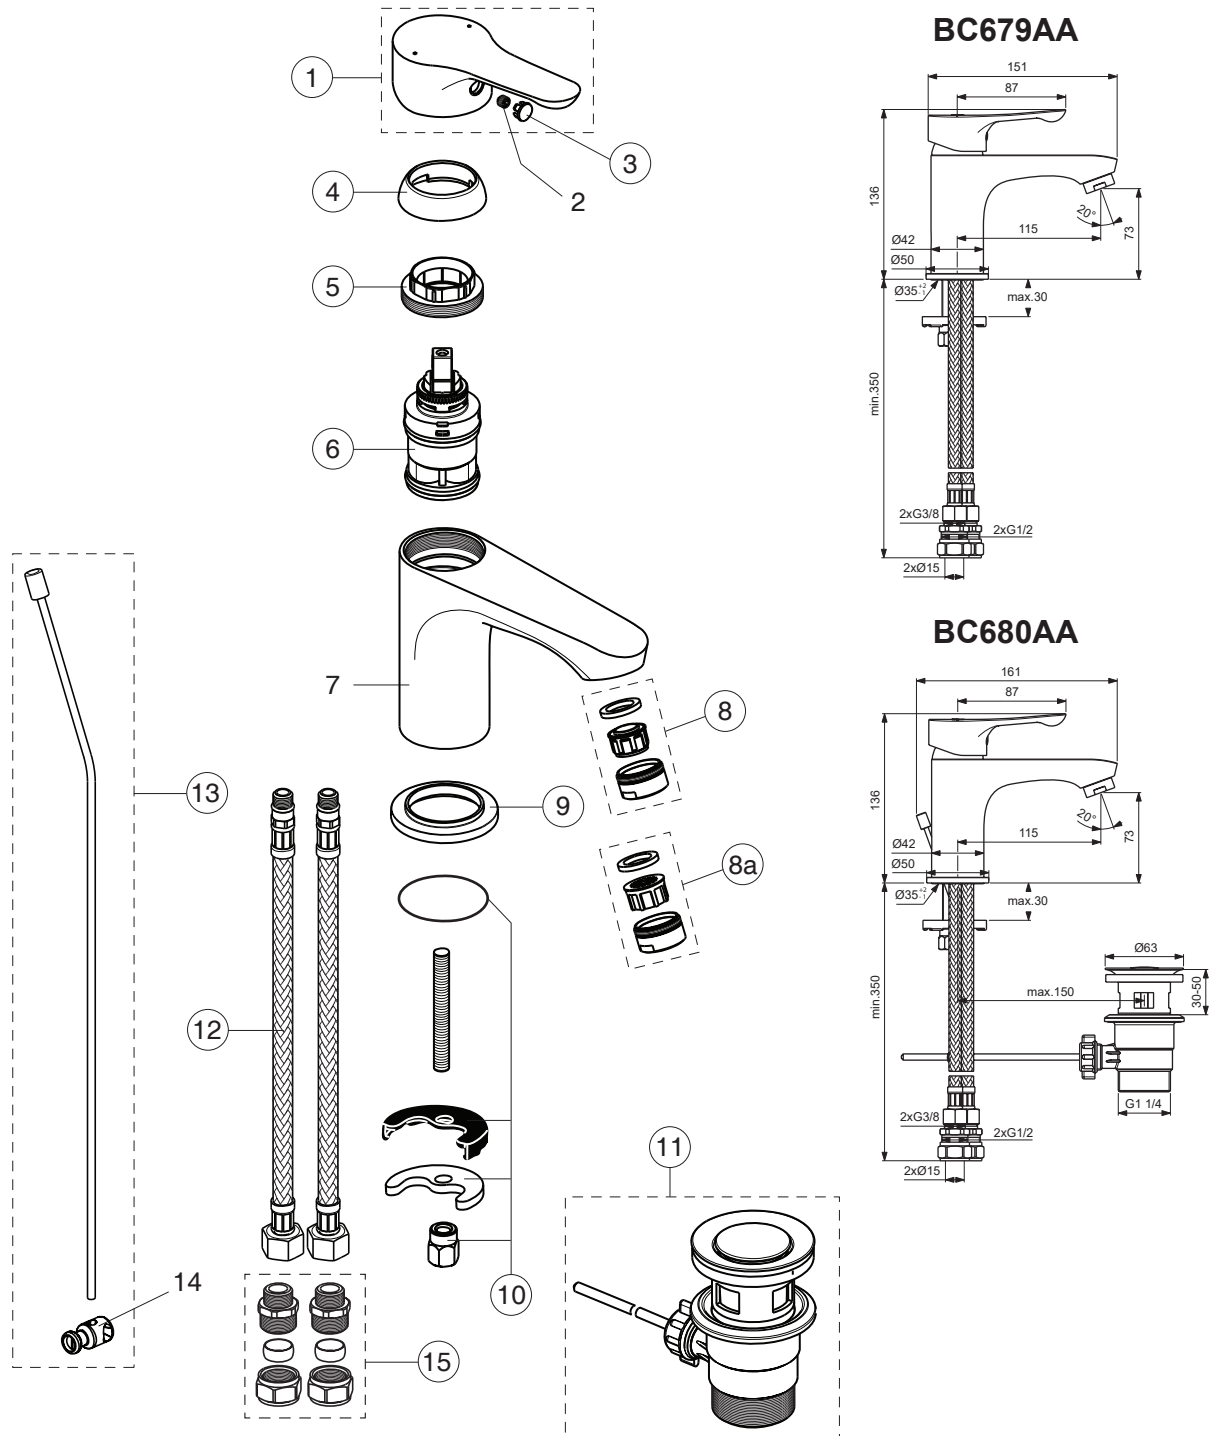

Ideal Standard

Produced from: June 2022

ALPHA

Pos.	Signify	Spare parts-Nr.	Quantity	Pos.	Signify	Spare parts-Nr.	Quantity
1	Lever, w/logo-compl.	B961564AA	1 Set				
2	Cap decorative	B964696NU	1 Pcs.				
3	Cap	B964697AA	1 Pcs.				
4	Screw M38x1.5	B961474NU	1 Pcs.				
5	Cartridge Ø35mm	B961475NU	1 Pcs.				
6	Aerator M24x1, 5l/min	B960754AA	1 Pcs.				
6a	Nozzle	A961625AA	1 Pcs.				
7	Rosette decorative	B960712AA	1 Pcs.				
8	Connecting set	B964702NU	1 Set				
9	Pop-up waste-plastic	B964550AA	1 Set				
10	Flex pexhose G3/8 /L445	A963600NU	1 Pcs.				
11	Pop up waste-compl.	B960900AA	1 Set				
12	Connector G3/8, Ø15-set	B960845NU	1 Set				

Ideal Standard

Produced from: March 2019

ALPHA

Pos.	Signify	Spare parts-Nr.	Quantity	Pos.	Signify	Spare parts-Nr.	Quantity
1	Lever, w/logo-compl.	B961564AA	1 Set	14	Pop up waste shackle		1 Pcs.
2	Screw M5x6		1 Pcs.	15	Connector G3/8, Ø15-set	B960845NU	1 Set
3	Cap decorative	B964696NU	1 Pcs.				
4	Cap	B964697AA	1 Pcs.				
5	Screw M38x1.5	B961474NU	1 Pcs.				
6	Cartridge Ø35mm	B961475NU	1 Pcs.				
7	Body basin		1 Pcs.				
8	Aerator M24x1, 5l/min	B960754AA	1 Pcs.				
8a	Nozzle	A961625AA	1 Pcs.				
9	Rosette decorative	B960712AA	1 Pcs.				
10	Connecting set	B964702NU	1 Pcs.				
11	Pop-up waste-plastic	B964550AA	1 Pcs.				
12	Flex pexhose G3/8 /L445	A963600NU	1 Pcs.				
13	Pop up waste-compl.	B961384AA	1 Pcs.				