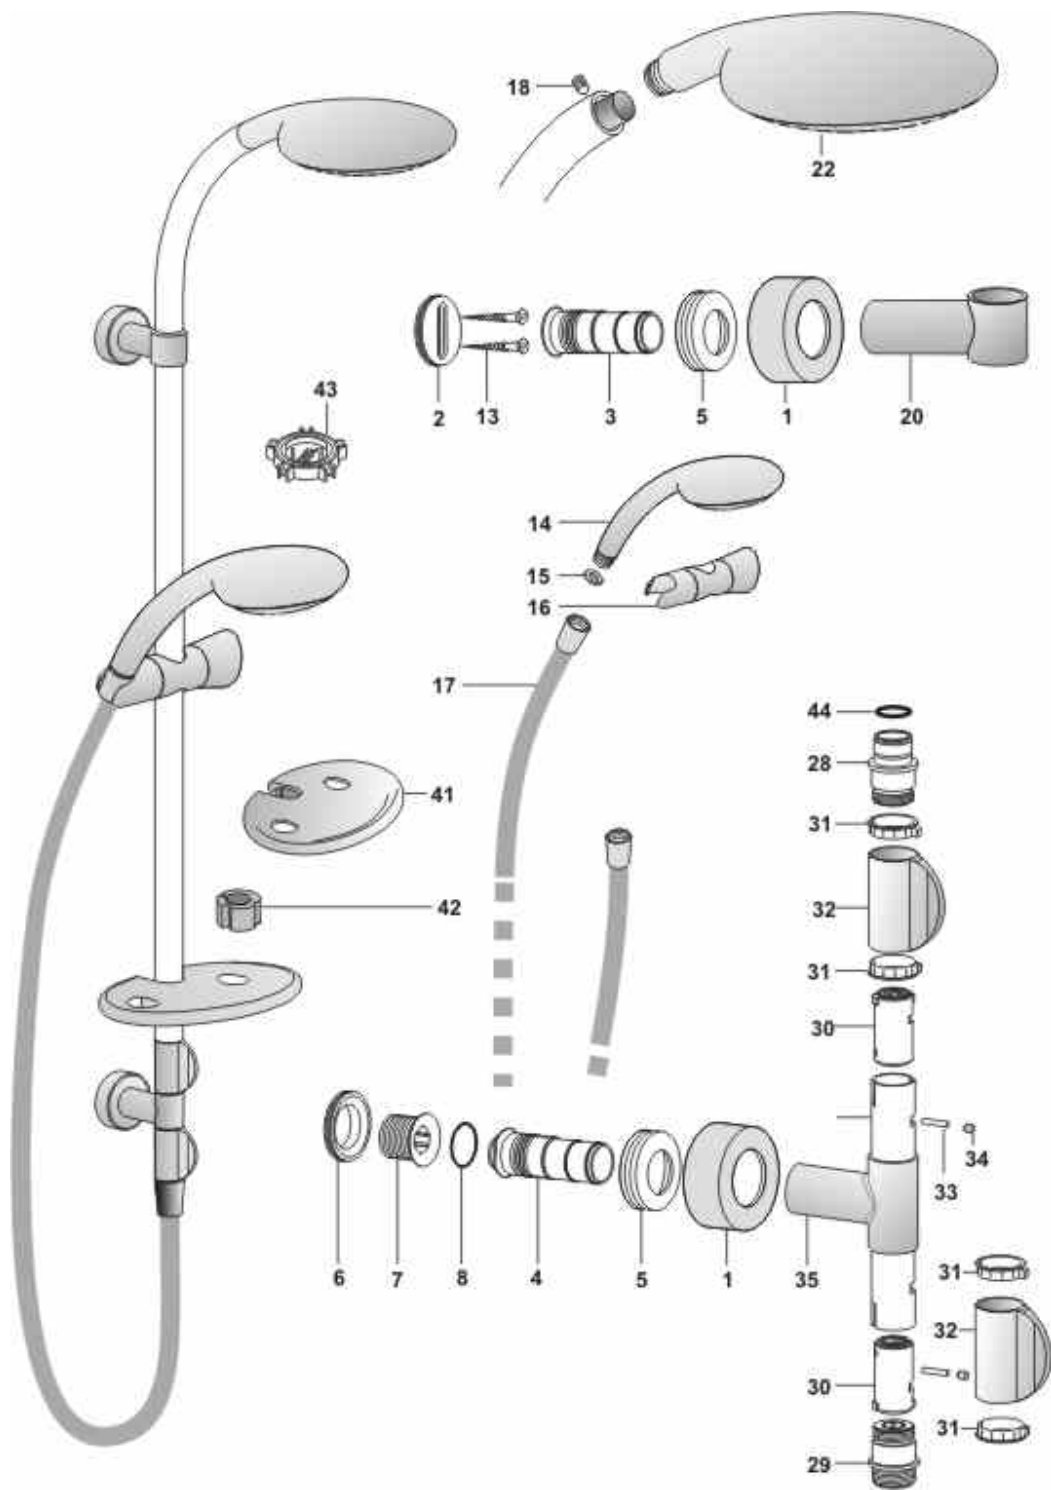

**TREVI**

**MOONSHADOW**

**L6811 Shower kit - ILV**

**L6839AA ILV Shower Kit complete with Ascari Central Therm Valve**

Ref.	Description	D Part No.	Old Part No.
1	Escutcheon	E960476AA	
2	Slotted screw plate	E960477NU	
3	Mounting spigot	E960478NU	
4	Connection spigot	E960479NU	
5	Clamping ring	E960480NU	
6	Connecting ring	E960481NU	
7	Connecting nipple	E960482NU	
8	O-ring 15,5x2,62	E960483NU	
13	Screws - TPS+ 5X60	E960487NU	
14	Handspray - clean	E960488AA	
14	Handspray - LOW PRESSURE	E960489AA	
14	Handspray - HIGH PRESSURE	E960490AA	
15	rubber washer	E960491NU	
16	Slide bar clamp	E960492AA	
17	Flexible shower hose CM. 135	E960494AA	
18	Grub screw M4 x 5mm	E960495NU	
20	Mounting Tee	E960497AA	
22	Spray head - overhaed	E960499AA	
28	Upper locking nipple	A922088AA	
29	Outlet locking nipple	A922089AA	
30	ILV CD Cartridge	E960566NU	
31	Plastic ring	A916758AA	
32	ILV handle	A960941NU	
33	ILV operating pin	A960940NU	
34	Pin cap	-	
35	Double ILV Tee body A922087AA	E960510AA	
41	Soap dish	E960511AA	
42	Soap dish split mounting bush	E960512NU	
43	Handspray key 3F	A960942NU	
44	Upper nipple o-ring		