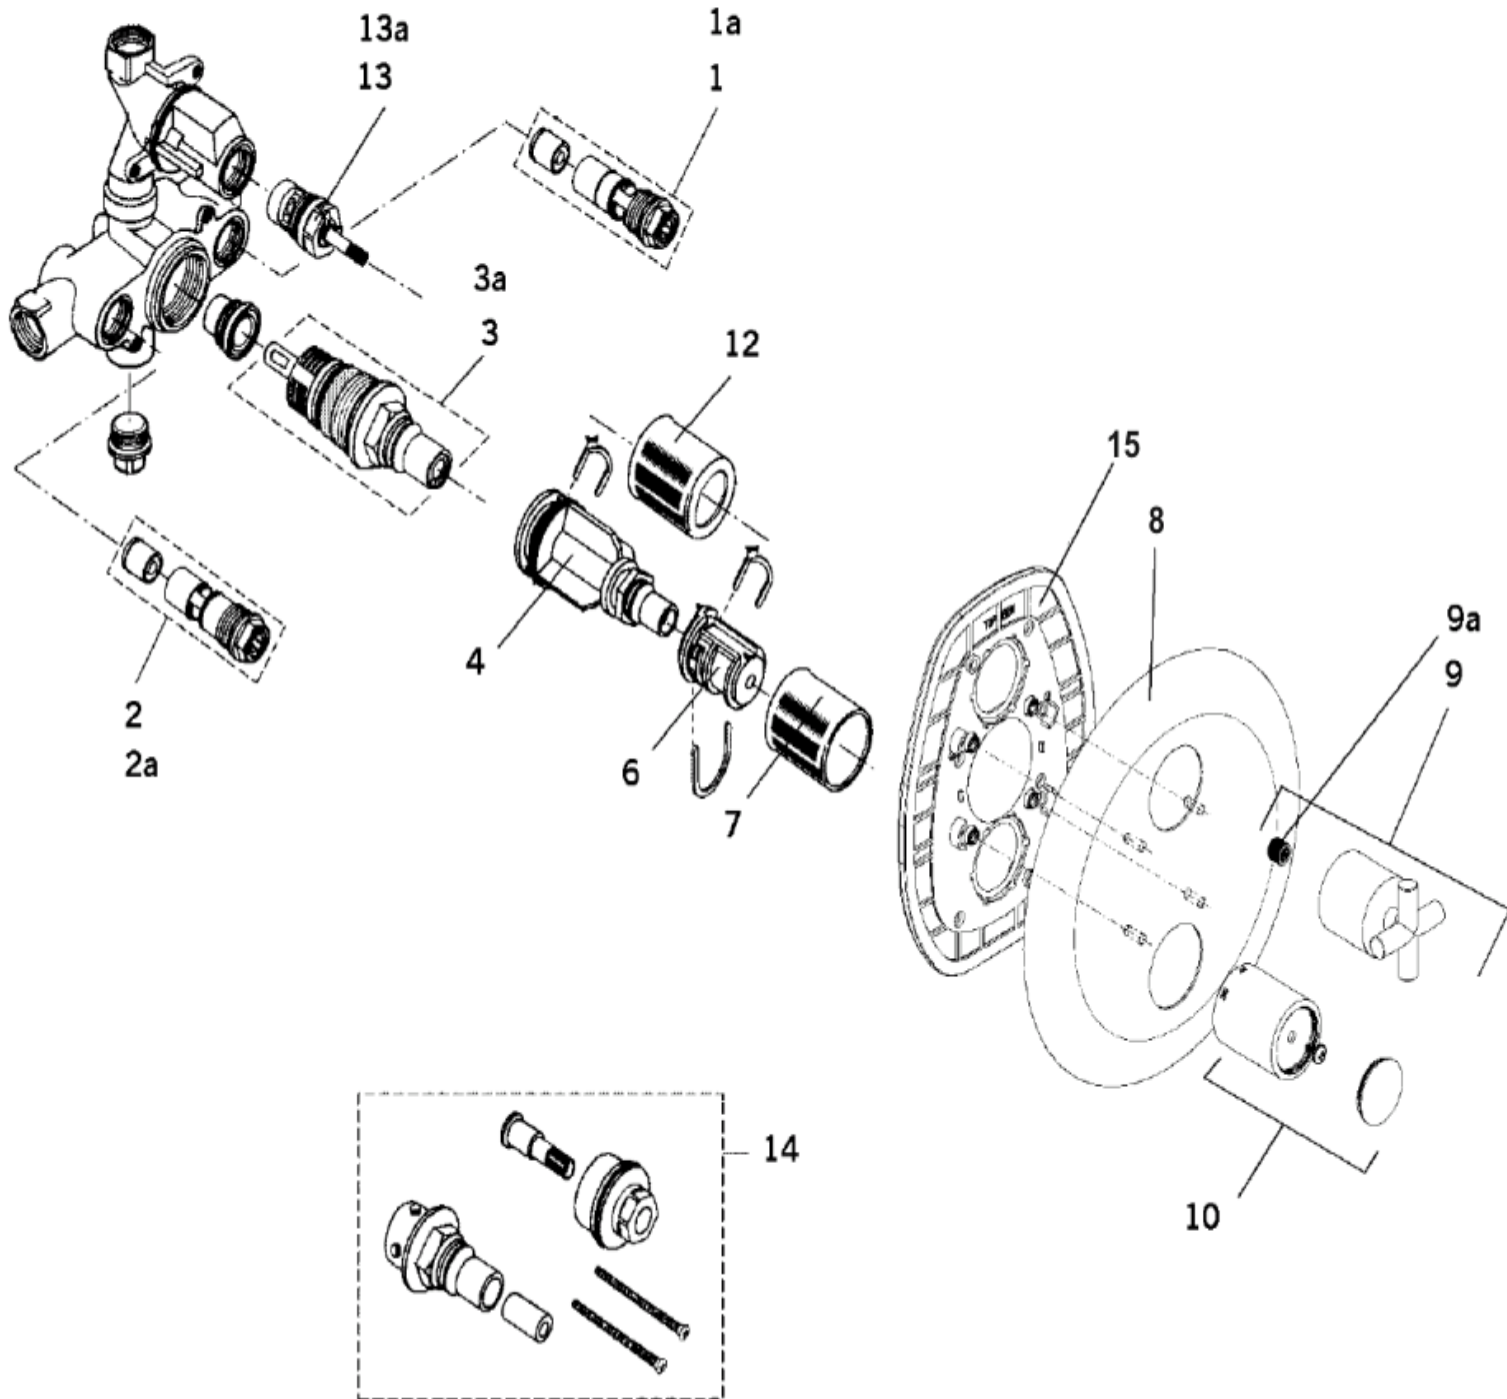

<p>
(832/727/000/000)

G 1/2" + G 3/4"

Ref.	Description	Part No.
4	Temperature handle extension	A963649NU
6	Temperature adjustment carrier	A953957NU11
7	CAP	H960680AA
8	COVER PLATE	H960844AA
9	Cross handle complete with adapter	H961531AA
10	TEMPERATURE HANDLE WITH SCREW AND CAP	H960915AA
12	CAP	H960769AA
13	Ceramic Disc Cartridge for Jado shower valves	A954668
15	DC back plate, black plastic	A963425NU
15a	Gasket for plastic back plate	A963510NU
15b	O-ring for plastic back plate	A961623NU
....
3	Thermostatic Cartridge	S960134NU