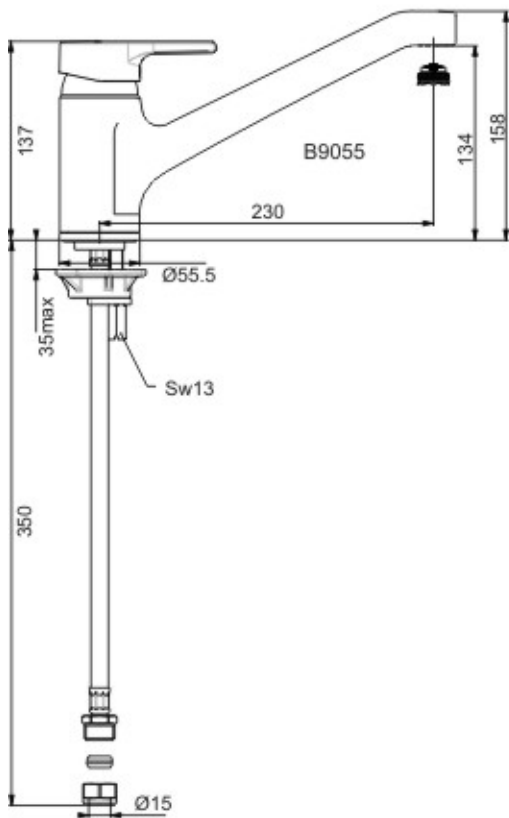

Produced from March 2009

Pos.	Description	Part-Number	Qty.	Pos.	Description	Part-Number	Qty.
1	Handle complete	B960795AA	1 pcs	10	Flow straightener	A960191NU	1 pcs
2	Grub screw	A963309NU	1 pcs	11	O-rings	A961338NU	1 set
3	Screw cap index	B960473AA	1 pcs	12	Fixing set	B960232NU	1 set
4	Shroud	B960276AA	1 pcs	13	Deck seal	A962208NU	1 pcs
5	O-ring	B960277NU	1 pcs	14	Base flange	B960407AA	
6	Click mechanism	A860700NU	1 set	15	O-ring set	B960230NU	1 set
7	Screws for cartridge fixing	A963176NU	3 pcs	16	Swivel spout seals kit	B960231NU	1 set
8	Cartridge 47mm	A960500NU	1 pcs	17	Flexible inlet tail	B960511NU	2 pcs
9	Cartridge seals	A961155NU	1 set	18	O-rings	B960341NU	2 pcs