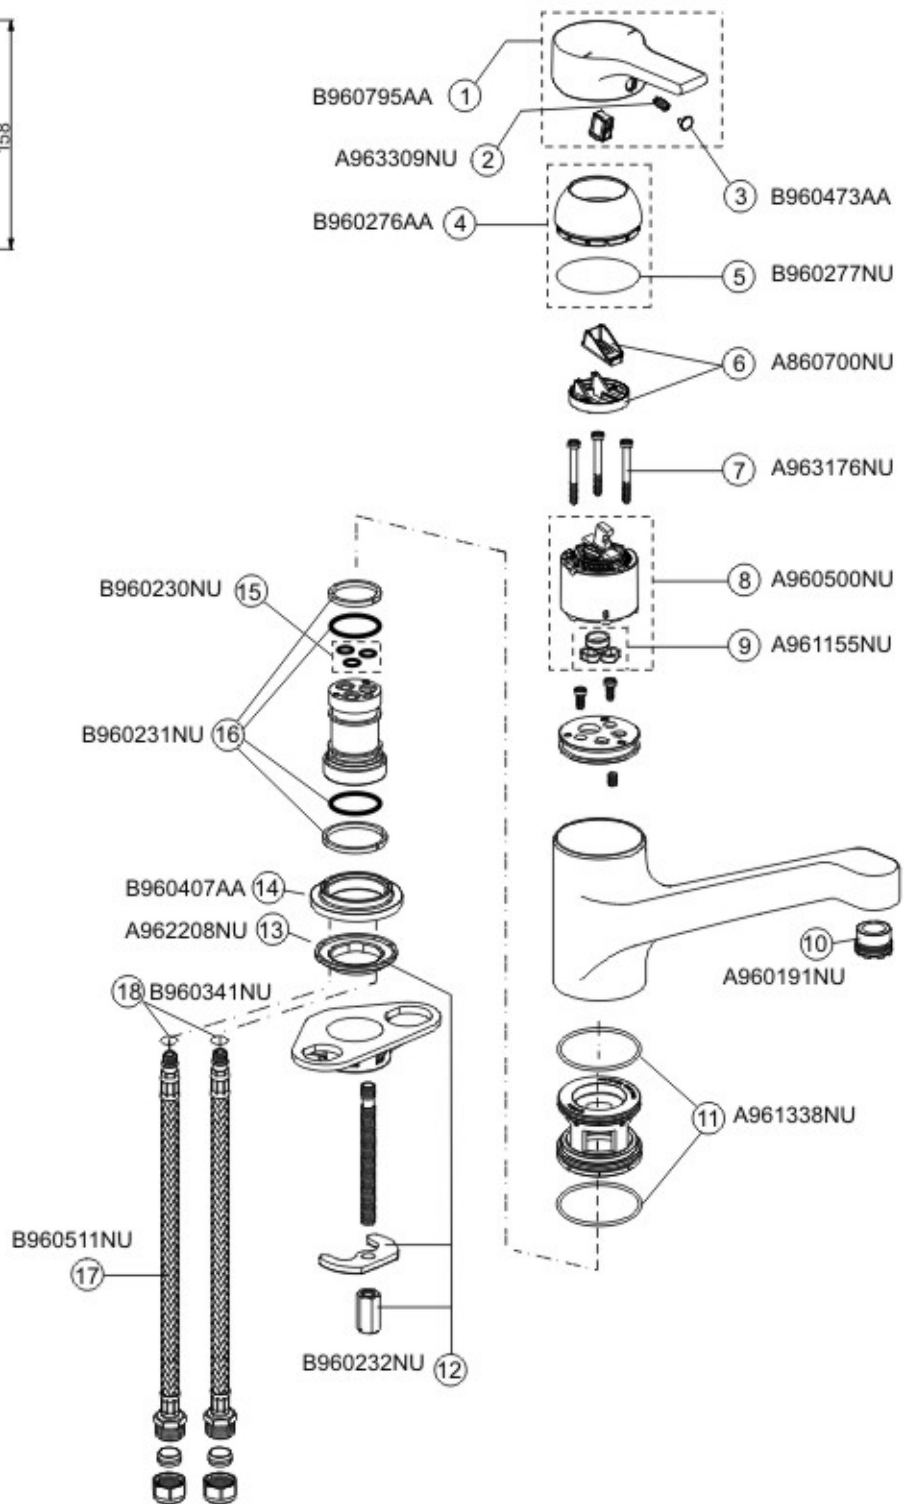

Produced from March 2009

Pos.	Description	Part-Number	Qty.	Pos.	Description	Part-Number	Qty.
1	Handle complete	B960795AA	1 pcs	10	Flow straightener	A960191NU	1 pcs
2	Grub screw	A963309NU	1 pcs	11	O-rings	A961338NU	1 set
3	Screw cap index	B960473AA	1 pcs	12	Fixing set	B960232NU	1 set
4	Shroud	B960276AA	1 pcs	13	Deck seal	A962208NU	1 pcs
5	O-ring	B960277NU	1 pcs	14	Base flange	B960407AA	
6	Click mechanism	A860700NU	1 set	15	O-ring set	B960230NU	1 set
7	Screws for cartridge fixing	A963176NU	3 pcs	16	Swivel spout seals kit	B960231NU	1 set
8	Cartridge 47mm	A960500NU	1 pcs	17	Flexible inlet tail	B960511NU	2 pcs
9	Cartridge seals	A961155NU	1 set	18	O-rings	B960341NU	2 pcs