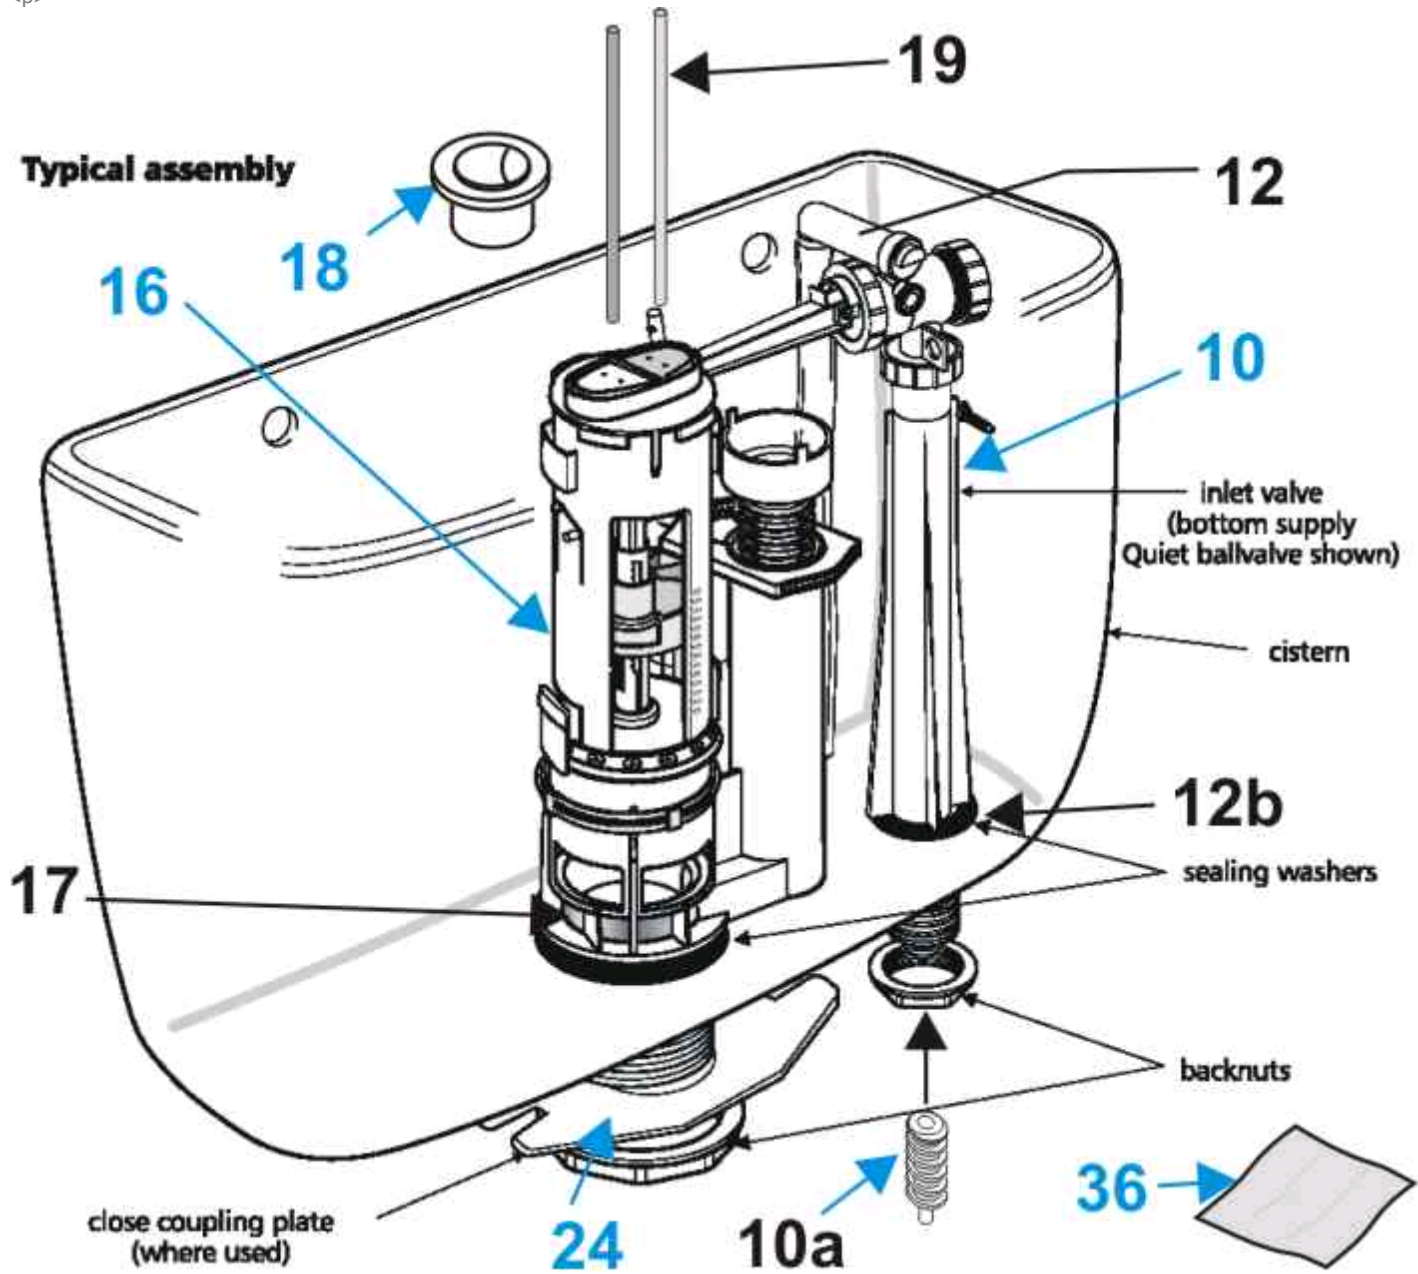

<p>

| Ref. | Description | Part No. |
|-------------|---|-----------------|
| 1 | Original Flushing device -GEB TWICO DF VALVE 600 | - |
| 2 | Set of actuator rods 240.277.00.1 | E003767 |
| 8 | Flush valve Seal 816.418.00.1 | E003967 |
| 10 | Inlet valve complete -Replacement -QBV BI 9.5" | S450067 |
| 10a | Quiet inlet valve restrictor | SV56567 |
| 11a | Lid attachment short () bridging piece | E003567 |
| 12 | Inlet valve divertor | S454067 |
| 12b | Inlet valve -1/2 inch BSP washer (between inlet valve & cist wall) | SV61067 |
| 13 | Inlet valve -servicing kit | SV30167 |
| 16 | Flush valve -Replacement -& o/f adjust instructions (Geberit) | E003167 |
| 17 | Flush valve seal -(Geberit) | E003967 |
| 18 | Push button pack -Sottini (Geberit) | E4449-- |
| 22 | Coupling Nut | E004067 |
| 22a | Restrictor + nut | SV69767 |
| 22b | Cistern sealing washer | E003667 |
| 24 | Close coupling plate with nuts and bolts - VALVE TYPE - FLAT | E829667 |
| 25 | Close coupling washer | E730067 |
| 36 | Cistern loose components pack (non-fitted parts in new cistern packs) | SV41167 |
| 37 | Complete fittings -order items- 10-16-18-24-36 | - |
| 98 | Unicaps | EV00667 |
| 99 | EEE984967 | - |