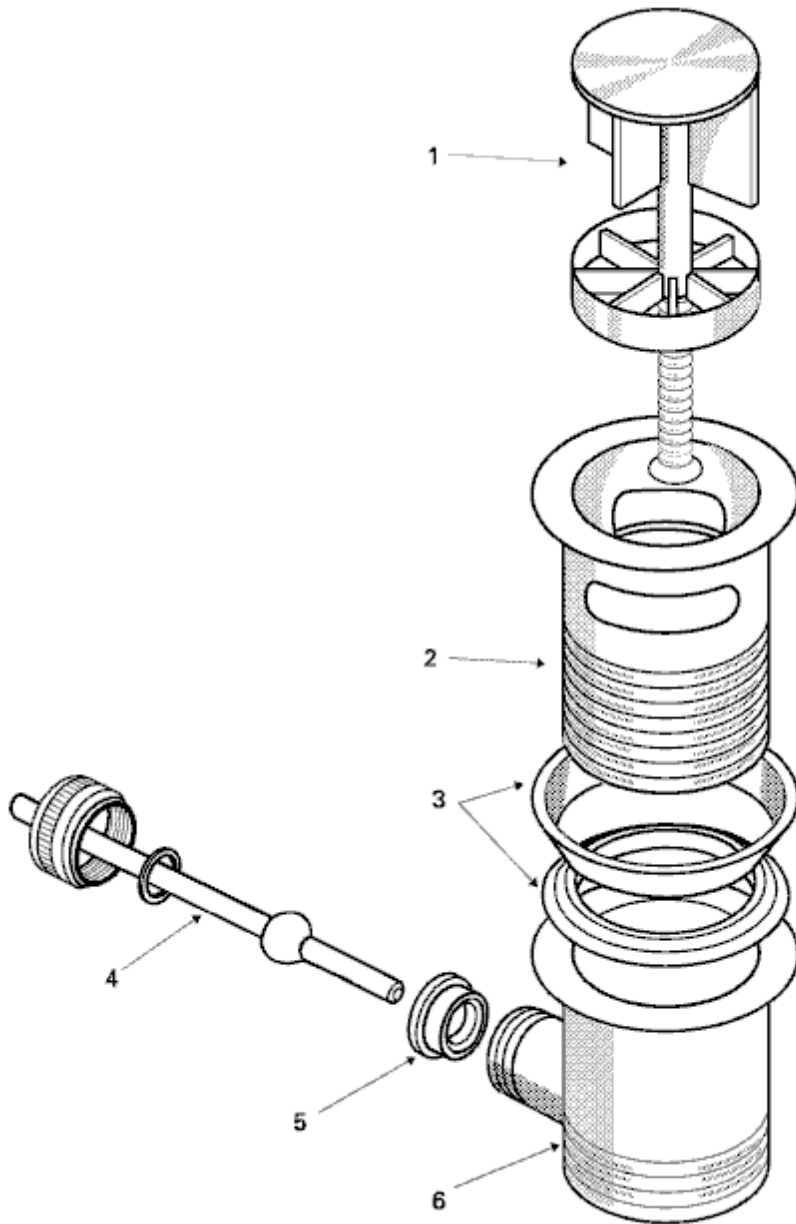

<p>

Ref.	Description	Part No.
1	Pop-up plug complete	A961226--
1a	Waste plug 'O' ring (for metal plugs)	A912680
1b	Waste plug flanged seal (for ceramic plugs)	A911754
1c	Ceramic pop-up plug	E5810--
2	Waste outlet	A960915--
3	Rubber washers	A961764NU
4a	Horizontal rod complete	A961206AA
4b	Extended pop-up rod (horizontal)	A952355
5	Cup washer* **** (When out of stock send A961206AA) ****	A961321NU
6	Waste body with washer	A961632AA
7	Basin Pop Up Waste Complete	E950612--
8	Pop-up plug screw	A963190NU
10	Washer for Traditional Plug	E960426NU
11	Chrome Waste plug with seal	A961226AA

NB -- colour/finish options

Chrome = AA
 Gold = AZ
 Velour = AD

Whisper cream = 98
Old English White = 97
White = 01
