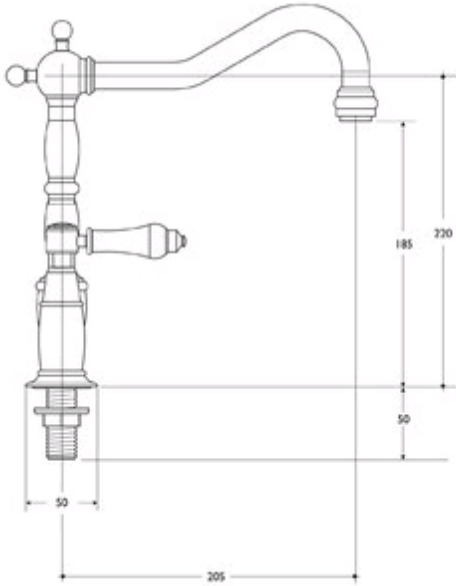

<p>

<b>Ref.</b>	<b>Description</b>	<b>Part No.</b>
1	Spout complete	E960032NU
2	Spout repair kit	E960375NU
3	Handles complete - pair	E960031AA
3a	Handle fixing screw	E918322NU
4	Handle indices - kit	S960154AA
5	Shrouds - pair	E960030AA
6	O Ring - Base Flange	S960094AA
7	1/2 TX CERAMIC DISC CARTRIDGE A/CL CLOSE (was listed as A954361NU11)	-
8	1/2 TX CERAMIC DISC CARTRIDGE CL CLOSE (was listed as A954360NU11)	-
7&8	Pair of cartridges - E950318NU & E950319NU	S960032NU
9	Backnuts	EESM40700067
10	REPLACEMENT 1/2" BRASS BACKNUT	E960112NU
11	Flow straightener	A961625AA